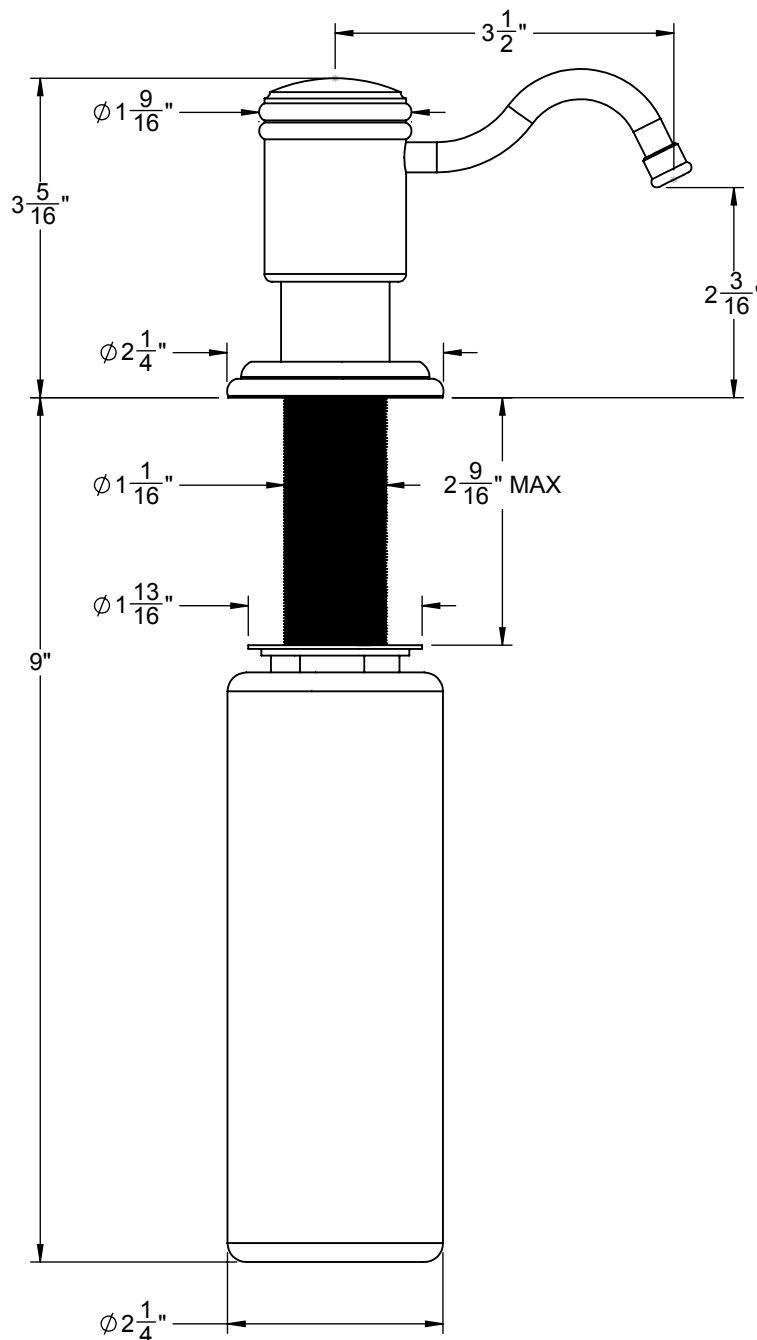

Features

- Solid brass construction
- Easy refill from top
- 12.5 fl. ounce capacity bottle
- Over 30 finishes including 15 PVD finishes

THROUGH-HOLE SPECIFICATIONS		
MIN	RECOMENDED	MAX
Ø 1-1/16"	Ø 1-1/4"	Ø 1-1/2"

ALL DIMENSIONS SHOWN TO NEAREST 1/16"