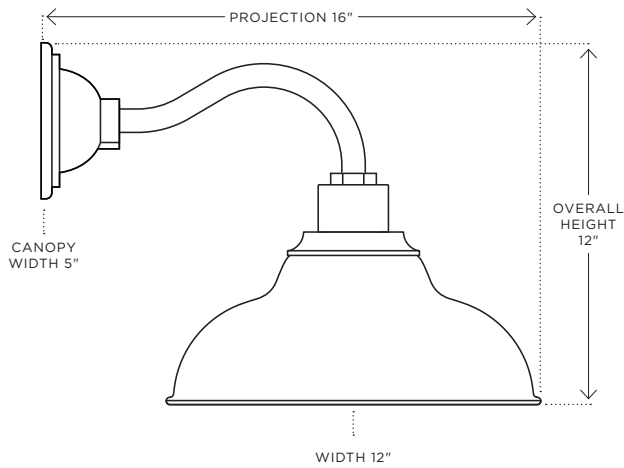

CARSON 12" GOOSENECK

WAREHOUSE WALL FIXTURE

AVAILABLE OPTIONS:

A0150 - 12" Red	A0152 - 12" Gloss White
A0151 - 12" Green	A0154 - 12" Gloss Black
A0153 - 12" Cobalt (shown)	A0155 - 12" Matte Black
A0157 - 12" Orange	A0156 - 12" Matte Gray

DETAILS

UL RATING: Wet

NUMBER OF SOCKETS: 1

MAX WATTAGE: 100W

AVAILABLE SOCKET TYPES: Standard incandescent or GU24

NUMBER OF AVAILABLE COMBINATIONS: 8

OPTION SHOWN: A0157 - Carson 12" Gooseneck in Cobalt

AVAILABLE FIXTURE FINISH: Carbon