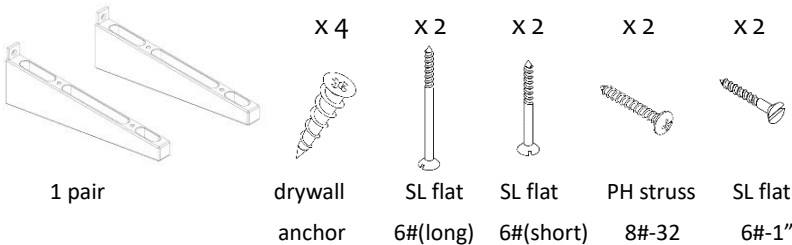

ENGLISH

CALIFORNIA PROPOSITION 65 WARNING: This product contains brass hardware components which contain lead, a heavy metal known by the State of California to cause cancer, birth defects, or other reproductive harm.

FRANÇAIS

AVERTISSEMENT RELATIF À LA PROPOSITION 65 DE LA CALIFORNIE: Ce produit contient du laiton qui contient des composants qui contiennent du plomb, un métal lourd connu dans l'État de la Californie pour causer le cancer, des malformations congénitales ou autres dommages au fœtus.

ESPAÑOL

ADVERTENCIA PROPOSICIÓN 65 DE CALIFORNIA: Este producto contiene componentes de ferretería de bronce, que contiene plomo, un metal pesado que es conocido en el Estado de California por causar cáncer, defectos de nacimiento y otros daños reproductivos.

Care Instructions:

- The use of chemical cleansers, abrasives or furniture polish is not recommended on our lacquered finish.

Instructions d'entretien :

- L'utilisation de produits nettoyants chimiques, d'abrasifs ou d'encaustiques sur nos finitions laquées n'est pas recommandée.

Instrucciones de cuidado:

- No recomienda el uso de limpiadores químicos, abrasivos o lustramuebles sobre el acabado lacado.

PARTS INCLUDED / PIÈCES INCLUSES / PARTES INCLUIDAS