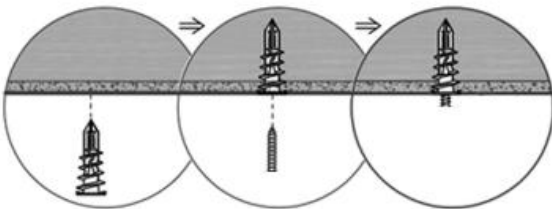

## HOOK WEST SLOPE KNOB

**CALIFORNIA PROPOSITION 65 WARNING:** This product can expose you to chemicals including Lead which is known to the State of California to cause cancer and birth defects or other reproductive harm. For more information go to [www.P65warnings.ca.gov](http://www.P65warnings.ca.gov).

## PARTS INCLUDED:

Hook 1 pc  
Back Plate 1 pc  
Mounting Screw 1 pc Drywall Anchor 1 pc

**The maximum load capacity for this products is 10LBS (4.5KGS)**

For non-stud mounting:

Tips:  
The anchor is self-drillable. No pilot hole required.