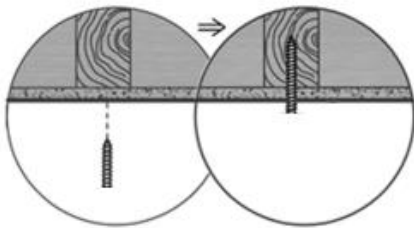

## PARTS INCLUDED:

Hook 1 pc  
Back Plate 1 pc  
Mounting Screw 1 pc Drywall Anchor 1 pc

**The maximum load capacity for this products is 10LBS (4.5KGS)**

For non-stud mounting:

Tips:  
The anchor is self-drillable. No pilot hole required.

For stud mounting: