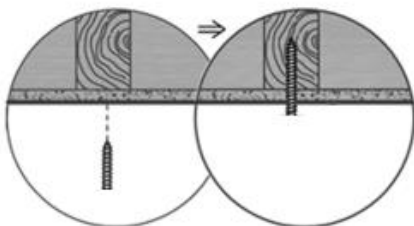

CLEANING INSTRUCTIONS

To maintain and protect the luster of all products, clean with a soft, damp cloth only.