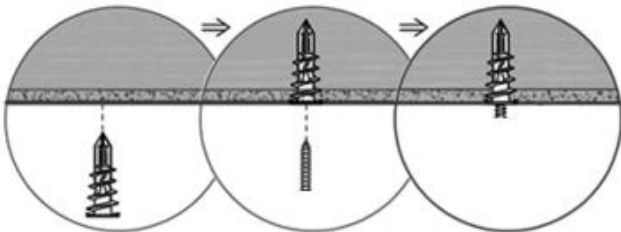

PARTS INCLUDED

Hook	1 pc
Back Plate	1 pc
Drywall Anchor	1 pc

The maximum load capacity for this products is 5LBS (2.2KGS)

For non-stud mounting:

Tips:
The anchor is self-drillable. No pilot hole required.