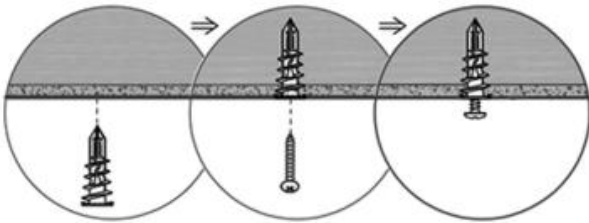

HOOK J SINGLE/DOUBLE

CALIFORNIA PROPOSITION 65 WARNING: This product can expose you to chemicals including Lead which is known to the State of California to cause cancer and birth defects or other reproductive harm. For more information go to www.P65warnings.ca.gov.

PARTS INCLUDED

Hook	1 pc
Mounting Screws	2 pcs
Drywall Anchors	2 pcs

The maximum load capacity for this products is 20LBS (9KGS)

For non-stud mounting:

Tips:
The anchor is self-drillable. No pilot hole required.