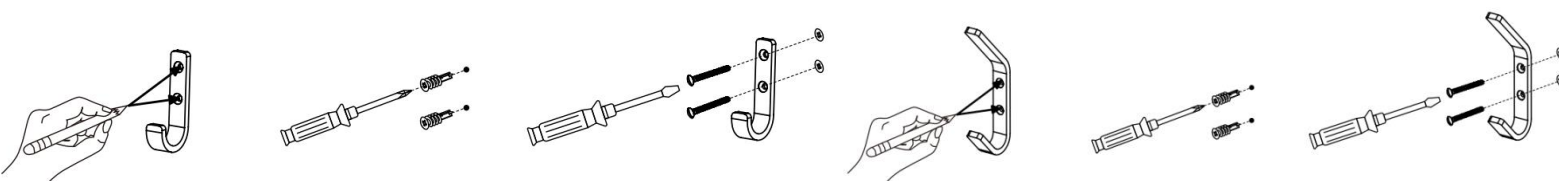

PARTS INCLUDED

Hook	1 pc
Mounting Screws	2 pcs
Drywall Anchors	2 pcs

The maximum load capacity for this products is 20LBS (9KGS)

For non-stud mounting:

Tips:
The anchor is self-drillable. No pilot hole required.