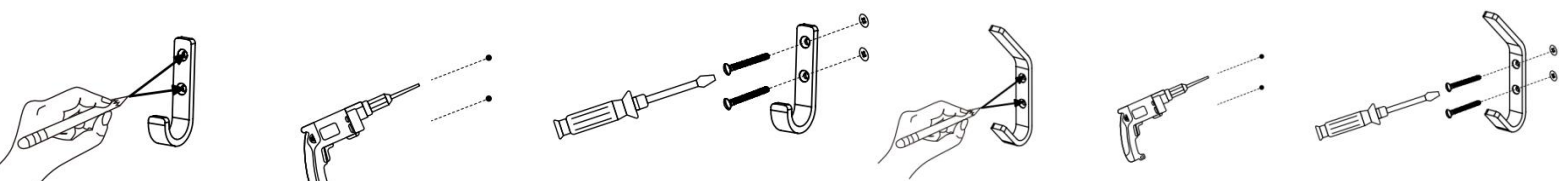

For stud mounting: