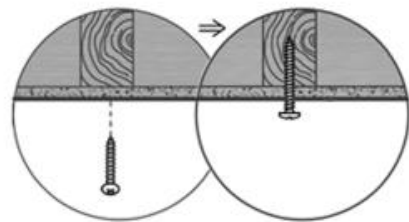

For stud mounting: