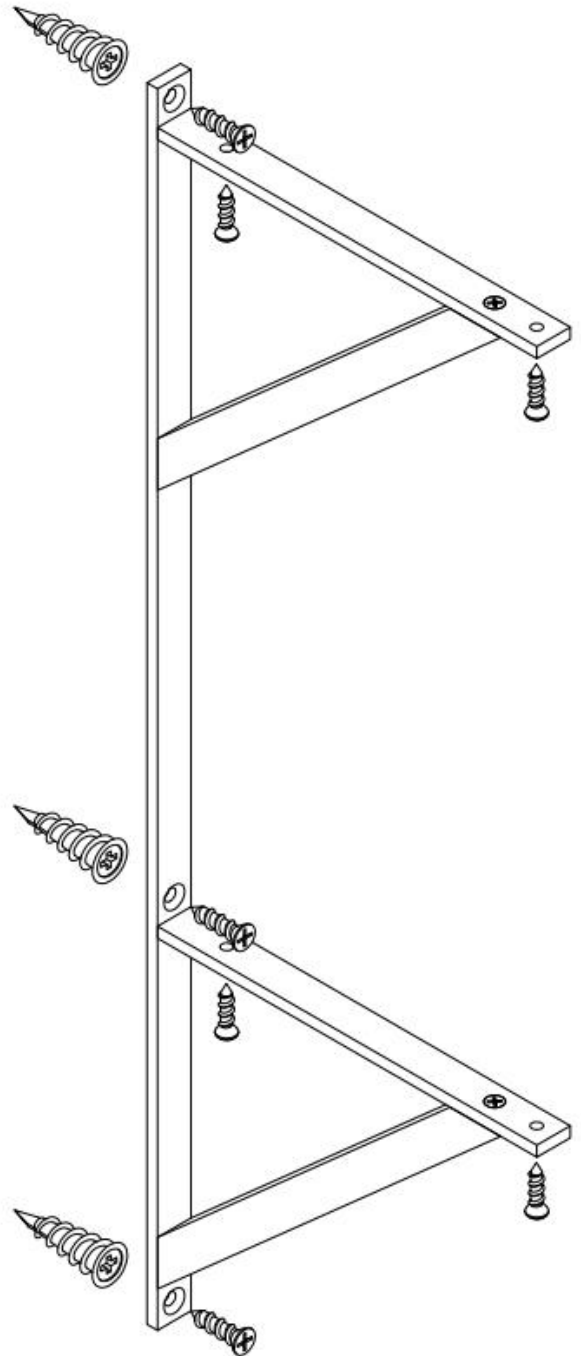

Tips: The anchor is self-drillable. No pilot hole require.
L'ancre est auto-forable. Pas besoin de trou de guidage.
El ancla se puede perforar sola. No hace falta un agujero de guía

SINGLE

For each shelf

DOUBLE

PARTS INCLUDED / PIÈCES INCLUSES / PARTES INCLUIDAS

PARTS INCLUDED / PIÈCES INCLUSES / PARTES INCLUIDAS

TRIPLE

PARTS INCLUDED / PIÈCES INCLUSES / PARTES INCLUIDAS

Triple - 1 pair

x 8

drywall
anchor