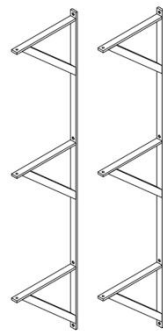

Tips: The anchor is self-drillable. No pilot hole require.
L'ancre est auto-forable. Pas besoin de trou de guidage.
El ancla se puede perforar sola. No hace falta un agujero de guía

SINGLE

For each shelf

DOUBLE

PARTS INCLUDED / PIÈCES INCLUSES / PARTES INCLUIDAS

PARTS INCLUDED / PIÈCES INCLUSES / PARTES INCLUIDAS

TRIPLE

PARTS INCLUDED / PIÈCES INCLUSES / PARTES INCLUIDAS

Triple - 1 pair

x 8

drywall
anchor

x 8

Philip flat head
10#*1"

x 12

wood screw
8-15*3/4"

For each shelf