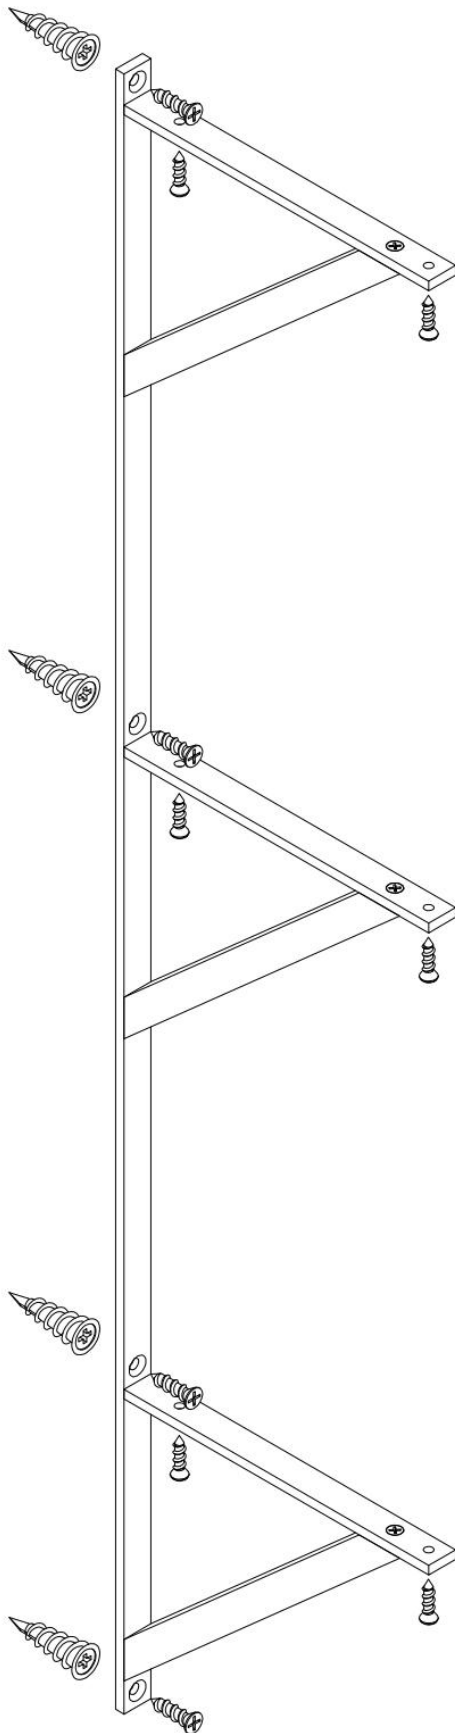

MULTI SINGLE BRACKET
[SET OF 2]

MULTI 3 BRACKET
[SET OF 2]

MULTI DOUBLE BRACKET
[SET OF 2]

Multi Shelf Brackets

⚠ ENGLISH

CALIFORNIA PROPOSITION 65 WARNING: This product contains brass hardware components which contain lead, a heavy metal known by the State of California to cause cancer, birth defects, or other reproductive harm.

Tips: The anchor is self-drillable. No pilot hole require.
L'ancre est auto-forable. Pas besoin de trou de guidage.
El ancla se puede perforar sola. No hace falta un agujero de guía

SINGLE

For each shelf

DOUBLE

PARTS INCLUDED / PIÈCES INCLUSES / PARTES INCLUIDAS

PARTS INCLUDED / PIÈCES INCLUSES / PARTES INCLUIDAS

TRIPLE

PARTS INCLUDED / PIÈCES INCLUSES / PARTES INCLUIDAS

Triple - 1 pair

x 8

drywall
anchor

x 8

Philip flat head
10#*1"

x 12

wood screw
8-15*3/4"

For each shelf