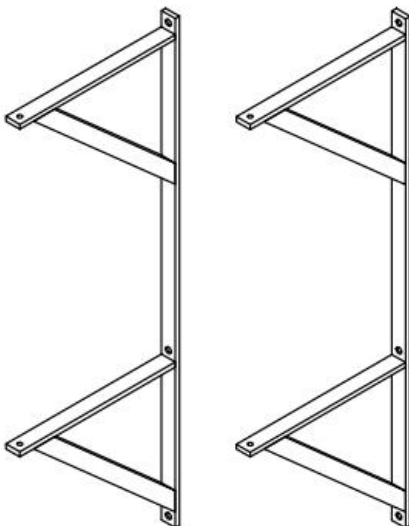

MULTI SINGLE BRACKET
[SET OF 2]

MULTI 3 BRACKET
[SET OF 2]

MULTI DOUBLE BRACKET
[SET OF 2]

Multi Shelf Brackets

⚠ ENGLISH

CALIFORNIA PROPOSITION 65 WARNING: This product contains brass hardware components which contain lead, a heavy metal known by the State of California to cause cancer, birth defects, or other reproductive harm.