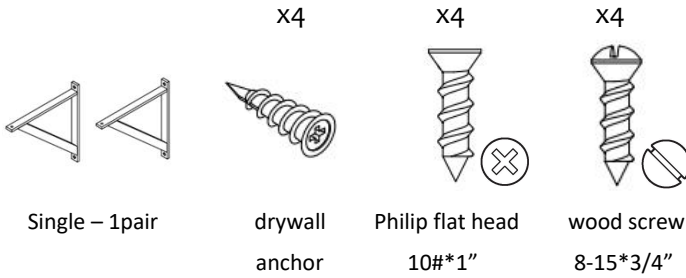

Tips: The anchor is self-drillable. No pilot hole require.
L'ancre est auto-forable. Pas besoin de trou de guidage.
El ancla se puede perforar sola. No hace falta un agujero de guía

SINGLE

For each shelf

DOUBLE

PARTS INCLUDED / PIÈCES INCLUSES / PARTES INCLUIDAS

PARTS INCLUDED / PIÈCES INCLUSES / PARTES INCLUIDAS

TRIPLE

PARTS INCLUDED / PIÈCES INCLUSES / PARTES INCLUIDAS

Triple - 1 pair

x 8

drywall
anchor