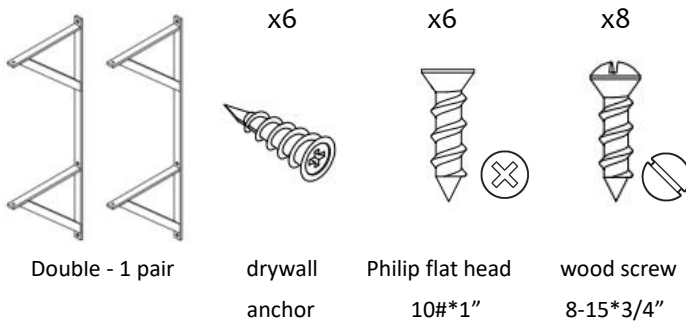

Tips: The anchor is self-drillable. No pilot hole require.
L'ancre est auto-forable. Pas besoin de trou de guidage.
El ancla se puede perforar sola. No hace falta un agujero de guía

SINGLE

For each shelf

DOUBLE

PARTS INCLUDED / PIÈCES INCLUSES / PARTES INCLUIDAS

PARTS INCLUDED / PIÈCES INCLUSES / PARTES INCLUIDAS

TRIPLE

PARTS INCLUDED / PIÈCES INCLUSES / PARTES INCLUIDAS

Triple - 1 pair

x 8

drywall
anchor