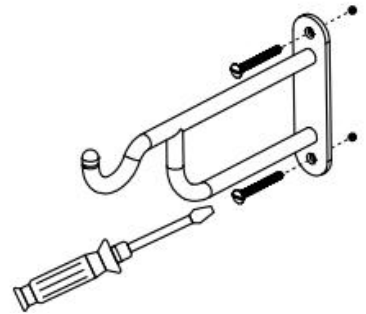

## PARTS INCLUDED

Hook	1 pc
Mounting Screws	2 pcs
Drywall Anchors	2 pcs

**The maximum load capacity for short/ long hook is 20LBS (9KGS)**

**The maximum load capacity for utility hook is 10LBS (4.5KGS)**

For non-stud mounting:

Tips:  
The anchor is self-drillable. No pilot hole required.

For stud mounting: