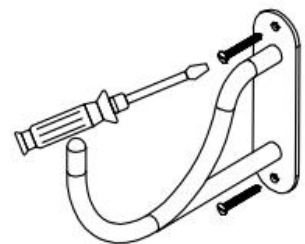

## PARTS INCLUDED

Hook	1 pc
Mounting Screws	2 pcs
Drywall Anchors	2 pcs

**The maximum load capacity for short/ long hook is 20LBS (9KGS)**

**The maximum load capacity for utility hook is 10LBS (4.5KGS)**

For non-stud mounting:

Tips:  
The anchor is self-drillable. No pilot hole required.

For stud mounting: