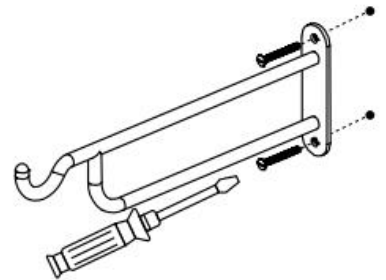

## PARTS INCLUDED

Hook	1 pc
Mounting Screws	2 pcs
Drywall Anchors	2 pcs

**The maximum load capacity for short/ long hook is 20LBS (9KGS)**

**The maximum load capacity for utility hook is 10LBS (4.5KGS)**

For non-stud mounting:

Tips:  
The anchor is self-drillable. No pilot hole required.

For stud mounting: