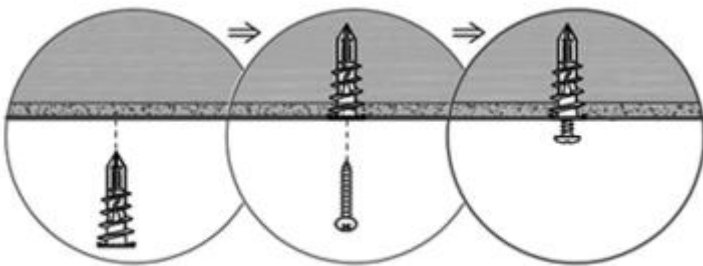

## HOOK SHORT/LONG/UTILITY

**CALIFORNIA PROPOSITION 65 WARNING:** This product can expose you to chemicals including Lead which is known to the State of California to cause cancer and birth defects or other reproductive harm. For more information go to [www.P65warnings.ca.gov](http://www.P65warnings.ca.gov).

## PARTS INCLUDED

Hook	1 pc
Mounting Screws	2 pcs
Drywall Anchors	2 pcs

**The maximum load capacity for short/ long hook is 20LBS (9KGS)**

**The maximum load capacity for utility hook is 10LBS (4.5KGS)**

For non-stud mounting:

Tips:  
The anchor is self-drillable. No pilot hole required.

For stud mounting: