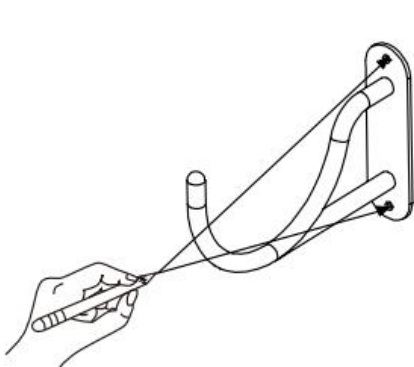

## PARTS INCLUDED

Hook	1 pc
Mounting Screws	2 pcs
Drywall Anchors	2 pcs

**The maximum load capacity for short/ long hook is 20LBS (9KGS)**

**The maximum load capacity for utility hook is 10LBS (4.5KGS)**

For non-stud mounting:

Tips:  
The anchor is self-drillable. No pilot hole required.

For stud mounting: