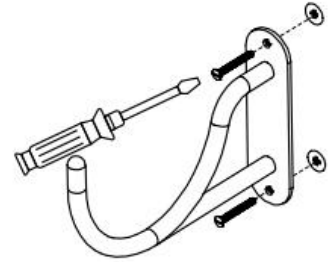

## PARTS INCLUDED

Hook	1 pc
Mounting Screws	2 pcs
Drywall Anchors	2 pcs

**The maximum load capacity for short/ long hook is 20LBS (9KGS)**

**The maximum load capacity for utility hook is 10LBS (4.5KGS)**

For non-stud mounting:

Tips:  
The anchor is self-drillable. No pilot hole required.

For stud mounting: