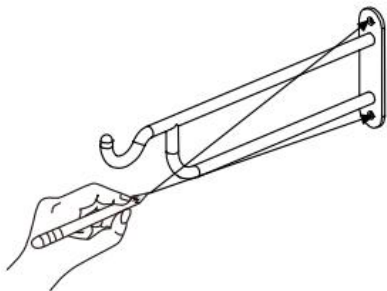

## PARTS INCLUDED

Hook	1 pc
Mounting Screws	2 pcs
Drywall Anchors	2 pcs

**The maximum load capacity for short/ long hook is 20LBS (9KGS)**

**The maximum load capacity for utility hook is 10LBS (4.5KGS)**

For non-stud mounting:

Tips:  
The anchor is self-drillable. No pilot hole required.

For stud mounting: