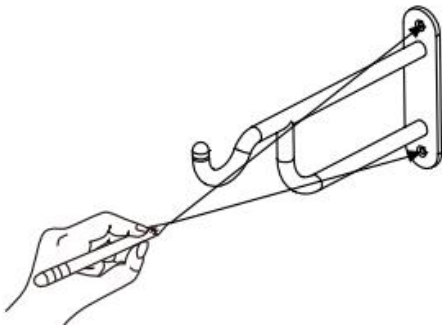

## PARTS INCLUDED

Hook	1 pc
Mounting Screws	2 pcs
Drywall Anchors	2 pcs

**The maximum load capacity for short/ long hook is 20LBS (9KGS)**

**The maximum load capacity for utility hook is 10LBS (4.5KGS)**

For non-stud mounting:

Tips:  
The anchor is self-drillable. No pilot hole required.

For stud mounting: