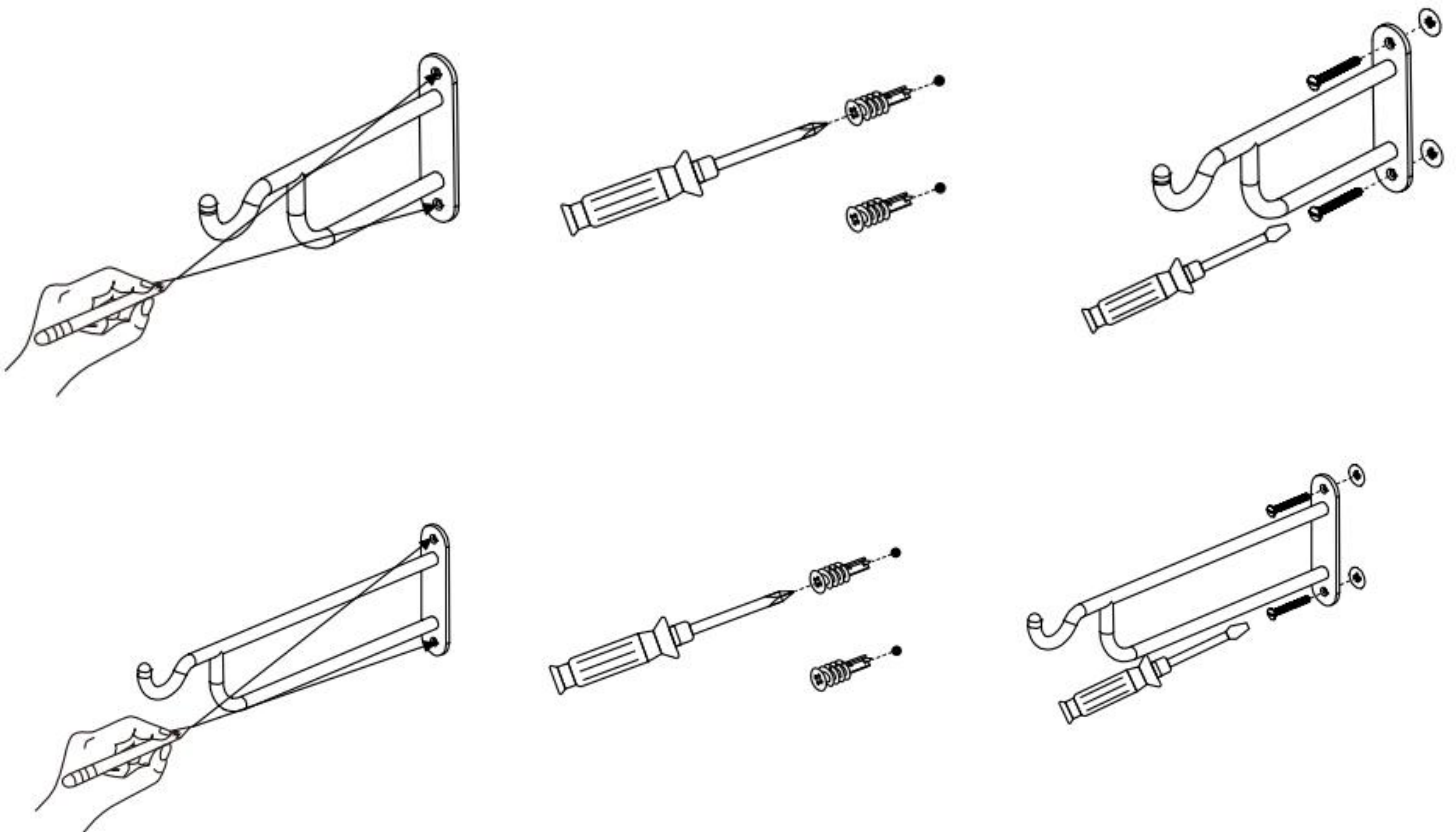

## PARTS INCLUDED

Hook	1 pc
Mounting Screws	2 pcs
Drywall Anchors	2 pcs

**The maximum load capacity for short/ long hook is 20LBS (9KGS)**

**The maximum load capacity for utility hook is 10LBS (4.5KGS)**

For non-stud mounting:

Tips:  
The anchor is self-drillable. No pilot hole required.

For stud mounting: