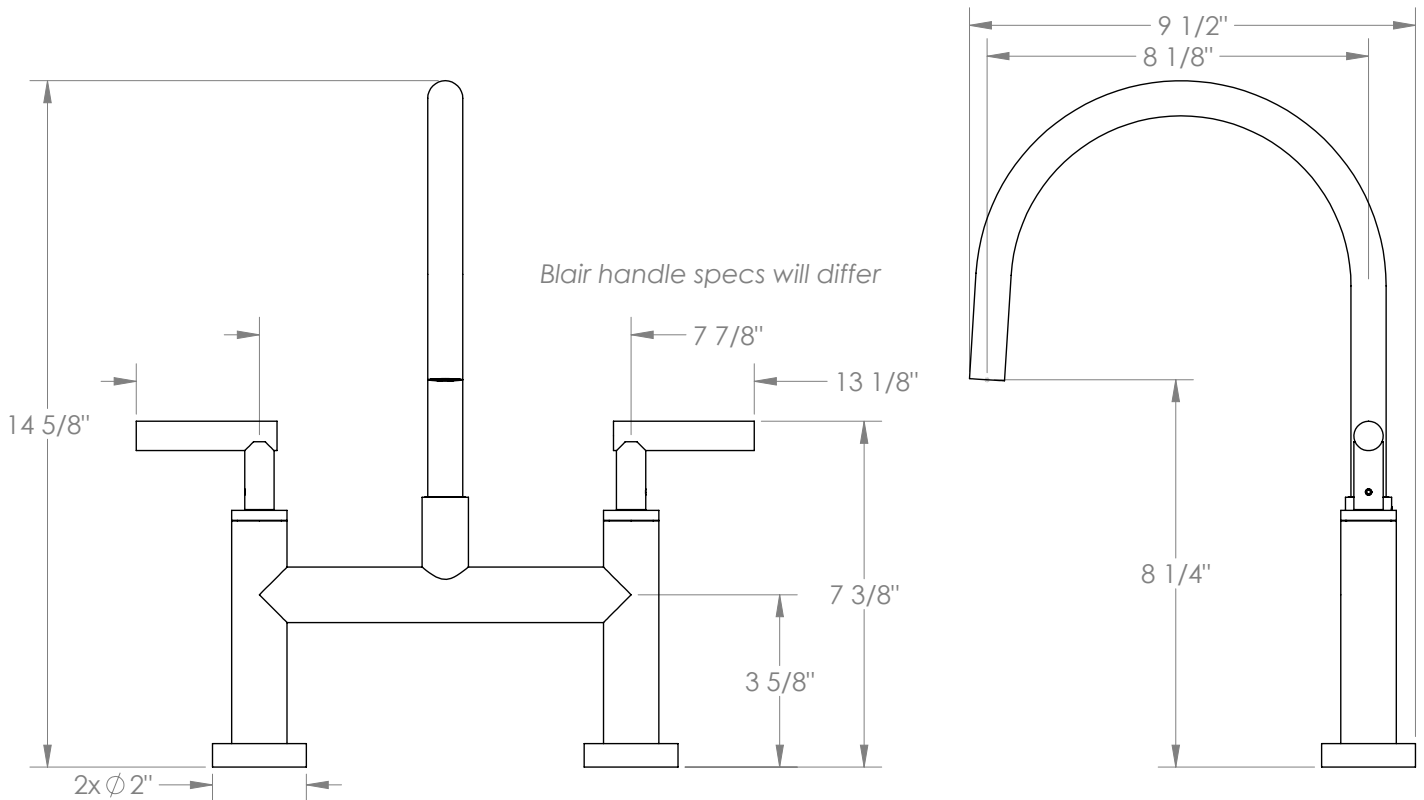

REJUVENATION

BLAIR

Cross Handle Kitchen Faucet

- Fits Deck Up To 2" Thick
- Recommended Mounting Hole: 1-1/8"
- All Lead-Free Brass Construction
- Flow Rate: 1.75 GPM
- 1/4 Turn Ceramic Cartridge
- 360° Rotating Spout
- Professional Installation Required

Meets the applicable requirements of ASME A112.18.1-2005/CSA B125.1-05, entitled "Plumbing Supply Fittings".

Watermark Designs reserves the right to make revisions without notice to produce specifications. All product dimensions are nominal.