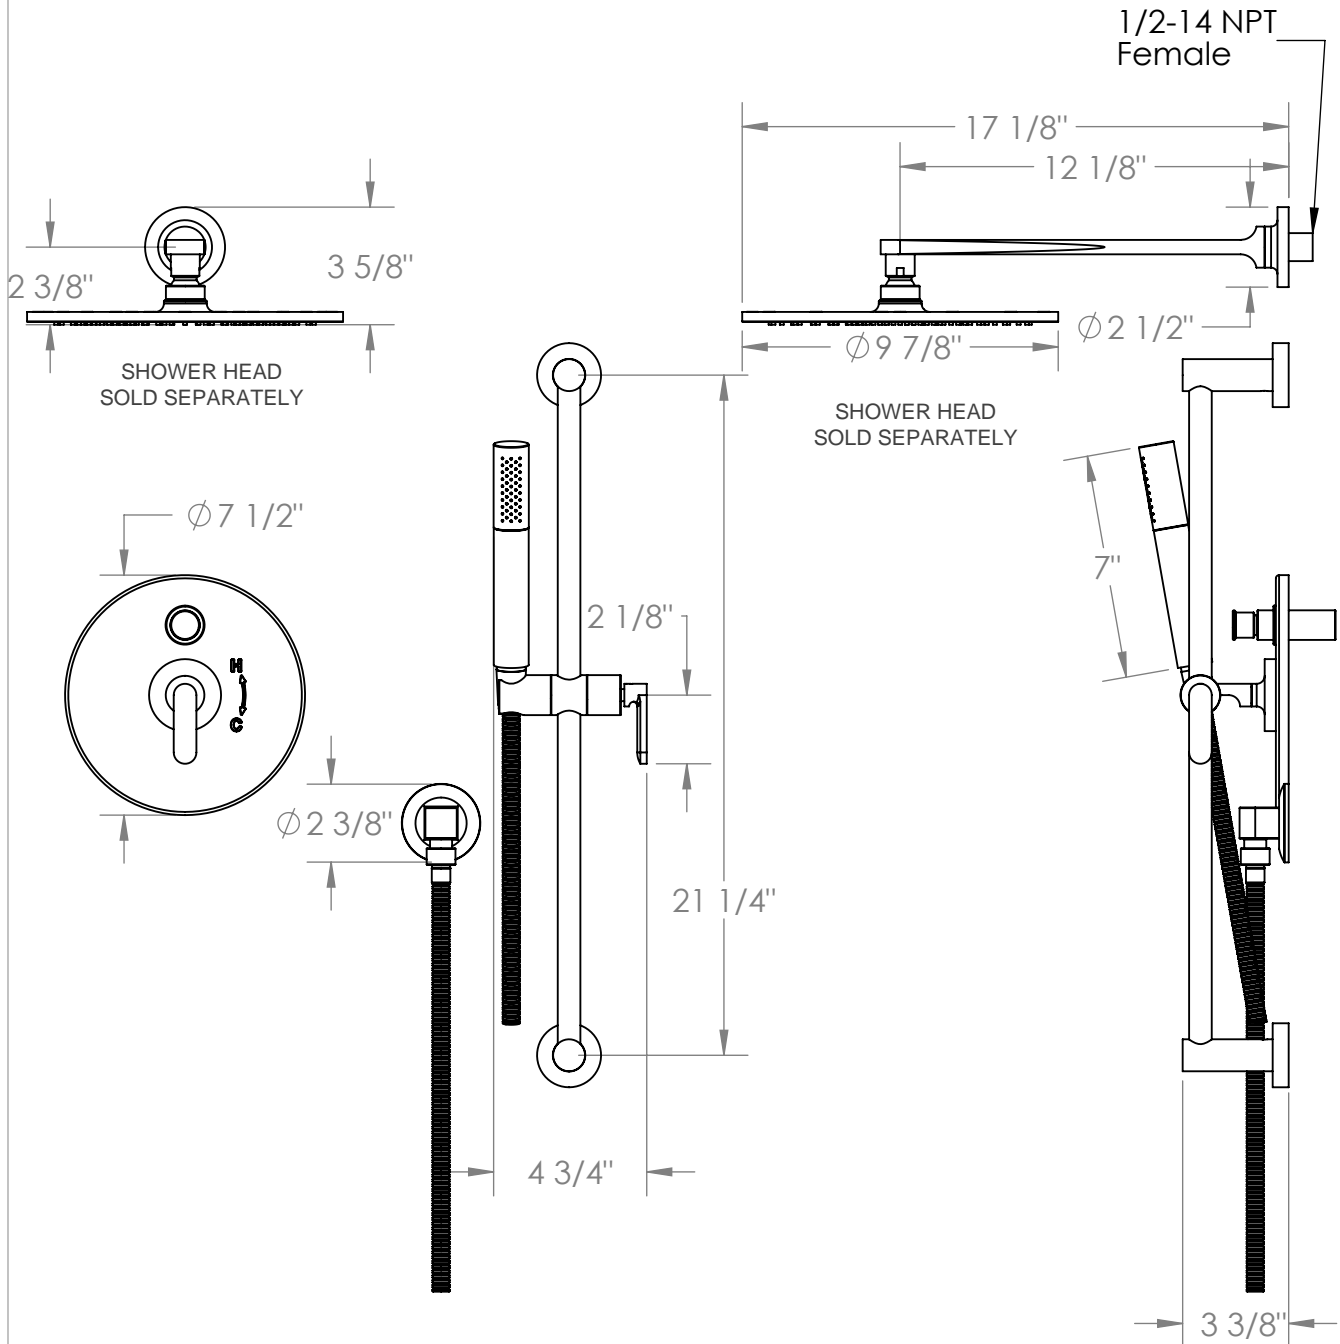

## BOWMAN

Pressure Balance Shower/Hand Shower Set  
Includes SS-PB85 rough in with diverter

Meets the applicable requirements of ASME A112.18.1-2005/CSA B125.1-05, entitled "Plumbing Supply Fittings"

**SS-PB85**

**Pressure Balance Shower Rough with Push/Pull Diverter with Integral Stops**