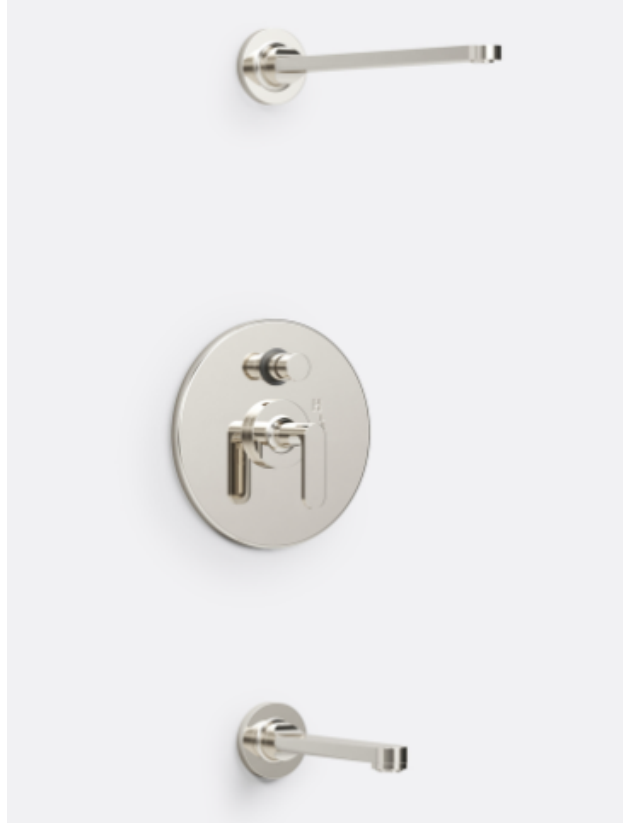

REJUVENATION

www.rejuvenation.com

BOWMAN

Pressure Balance Tub/Shower Set

Includes SS-PB85 rough in valve with diverter

Meets the applicable requirements of ASME A112.18.1-2005/CSA B125.1-05, entitled "Plumbing Supply Fittings"

WATERMARK DESIGNS

REJUVENATION

www.rejuvenation.com

BOWMAN

Pressure Balance Tub/Shower Set

Includes SS-PB85 rough in valve with diverter

Meets the applicable requirements of ASME A112.18.1-2005/CSA B125.1-05, entitled "Plumbing Supply Fittings"

SS-PB85

Pressure Balance Shower Rough with Push/Pull Diverter with Integral Stops