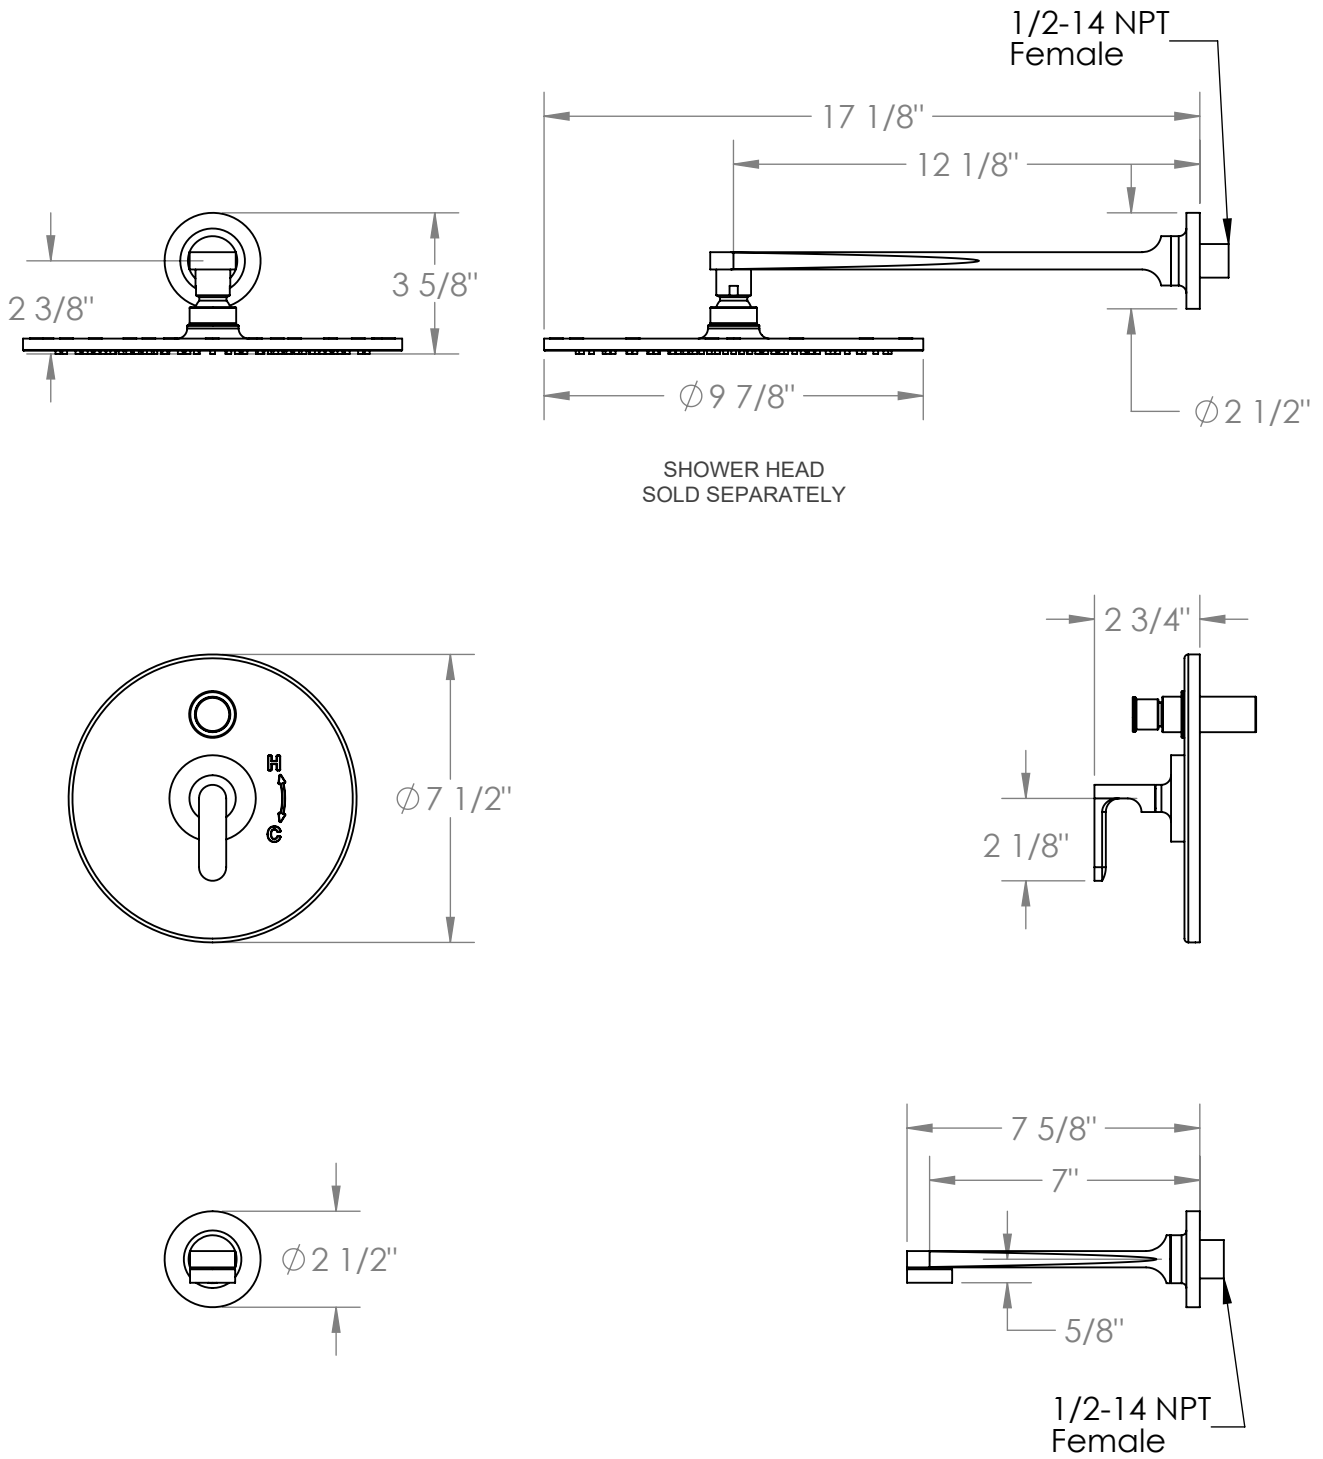

REJUVENATION

www.rejuvenation.com

BOWMAN

Pressure Balance Tub/Shower Set

Includes SS-PB85 rough in valve with diverter

Meets the applicable requirements of ASME A112.18.1-2005/CSA B125.1-05, entitled "Plumbing Supply Fittings"

WATERMARK DESIGNS

REJUVENATION

www.rejuvenation.com

BOWMAN

Pressure Balance Tub/Shower Set

Includes SS-PB85 rough in valve with diverter

Meets the applicable requirements of ASME A112.18.1-2005/CSA B125.1-05, entitled "Plumbing Supply Fittings"

SS-PB85

Pressure Balance Shower Rough with Push/Pull Diverter with Integral Stops