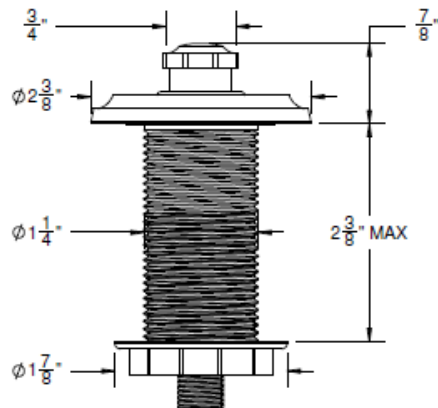

### Features

- All brass construction
- Includes 5' flexible tubing
- Control box has dual outlets
- One outlet is always "ON" except when air switch is activated
- Over 30 finishes including 15 PVD finishes
- 13A (non-inductive) @120V AC
- 1/2 HP (.373 kW) @120V AC
- 50-60 Hz

### Codes/Standards Applicable

- Product meets or exceeds the following:
- UL listed U.S. and Canada (control box)

1/4" x 5' TUBING

**MUST CONNECT TO  
GROUND-FAULT  
CURRENT INTERRUPTER  
(GFCI) 15A MIN**