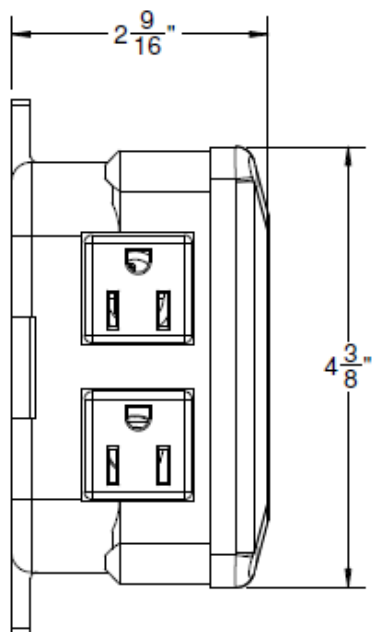

**MUST CONNECT TO
GROUND-FAULT
CURRENT INTERRUPTER
(GFCI) 15A MIN**