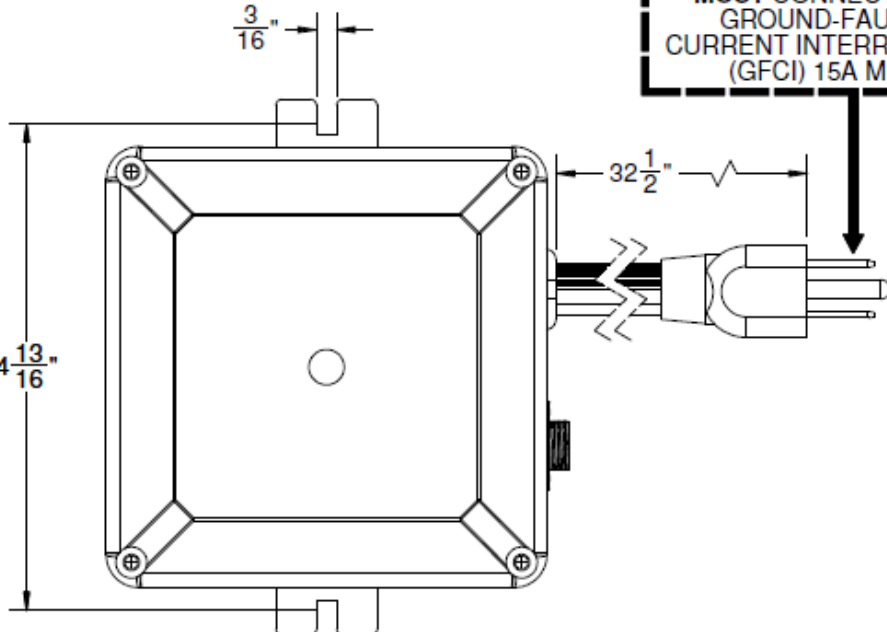

### Features

- All brass construction
- Includes 5' flexible tubing
- Control box has dual outlets
- One outlet is always "ON" except when air switch is activated
- Over 30 finishes including 15 PVD finishes
- 13A (non-inductive) @120V AC
- 1/2 HP (.373 kW) @120V AC
- 50-60 Hz

### Codes/Standards Applicable

- Product meets or exceeds the following:
- UL listed U.S. and Canada (control box)

1/4" x 5' TUBING

**MUST CONNECT TO  
GROUND-FAULT  
CURRENT INTERRUPTER  
(GFCI) 15A MIN**