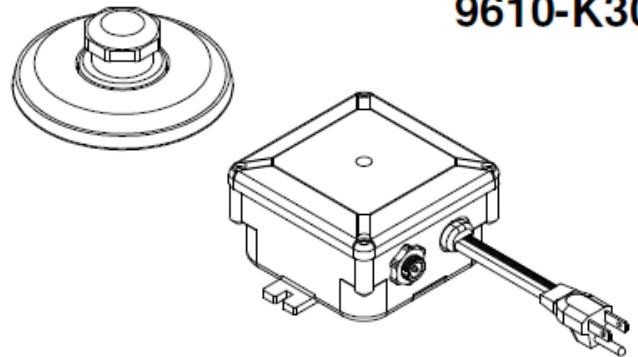

## Descanso™

INDUSTRIAL AIR SWITCH FOR WASTE DISPOSAL

9610-K30

### Features

- All brass construction
- Includes 5' flexible tubing
- Control box has dual outlets
- One outlet is always "ON" except when air switch is activated
- Over 30 finishes including 15 PVD finishes
- 13A (non-inductive) @120V AC
- 1/2 HP (.373 kW) @120V AC
- 50-60 Hz

### Codes/Standards Applicable

- Product meets or exceeds the following:
- UL listed U.S. and Canada (control box)

1/4" x 5' TUBING

**MUST CONNECT TO  
GROUND-FAULT  
CURRENT INTERRUPTER  
(GFCI) 15A MIN**