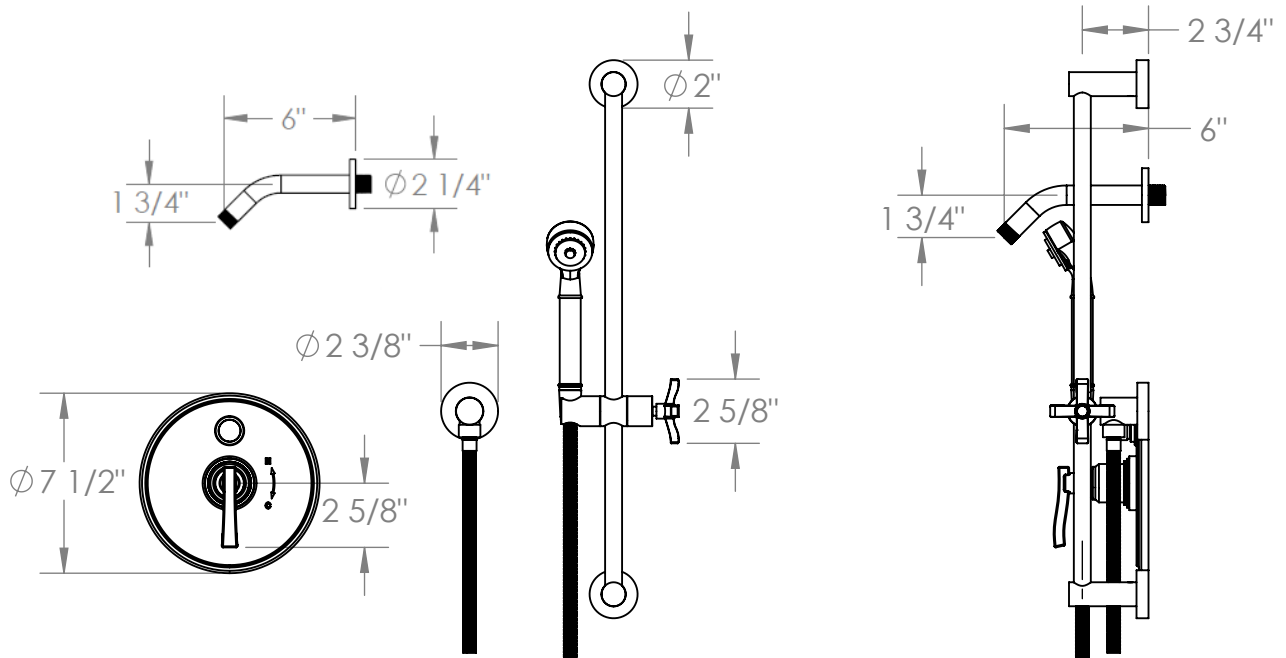

## RIGDON

Pressure Balance Shower/Hand Shower

Meets the applicable requirements of ASME A112.18.1-2005/CSA B125.1-05, entitled "Plumbing Supply Fittings"