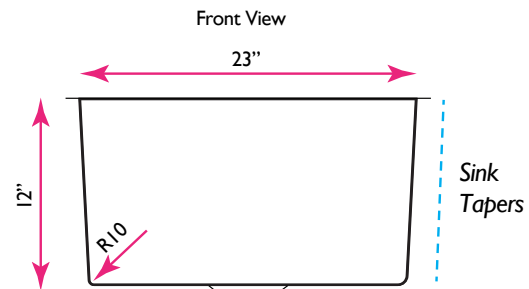

REJUVENATION

www.rejuvenation.com

Utility Sink

Stainless steel undermount sink

FEATURES

- Premium 304, 16 gauge stainless steel kitchen or laundry sink
- Colander drain included - grid not included
- Limited manufacturer's warranty
- Brushed satin finish
- Insulated to reduce condensation
- Rubber padding is applied for noise reduction
- Professional installation recommended
- Meets ASME A112.19.3-2017

OVERALL DIMENSIONS

23" x 18"

INTERIOR BOWL

21" x 16"

INTERIOR BOWL DEPTH

12"

DRAIN DIMENSIONS

3.5" Opening