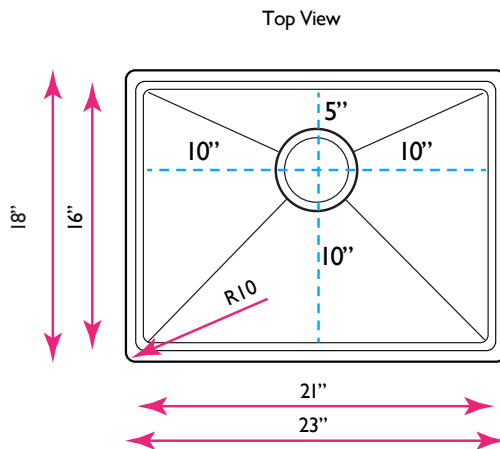

REJUVENATION

www.rejuvenation.com

Utility Sink

Stainless steel undermount sink

FEATURES

- Premium 304, 16 gauge stainless steel kitchen or laundry sink
- Colander drain included - grid not included
- Limited manufacturer's warranty
- Brushed satin finish
- Insulated to reduce condensation
- Rubber padding is applied for noise reduction
- Professional installation recommended
- Meets ASME A112.19.3-2017

OVERALL DIMENSIONS

23" x 18"

INTERIOR BOWL

21" x 16"

INTERIOR BOWL DEPTH

12"

DRAIN DIMENSIONS

3.5" Opening