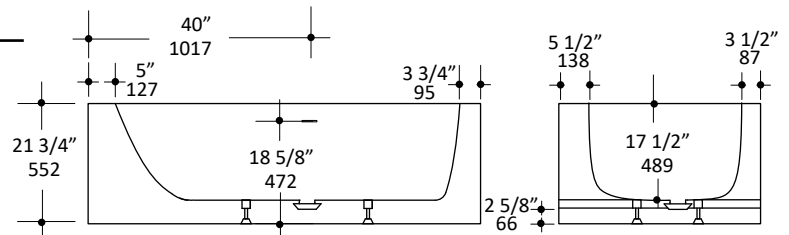

REJUVENATION

www.rejuvenation.com

AQUAGRANDE

Specifications:

Installation:	Freestanding
Exterior Dimensions:	71" w x 36 1/2" d x 21 3/4" h
Material:	Solid surface
Water capacity:	73 gal.
Weight:	507 lbs.
Overflow:	Yes
Finishes:	Matte white or Gloss white

Freight: Class 5

Features:

- Solid surface soaking bathtub with overflow
- Includes brass click-clack drain assembly with decorative solid surface dome
- Adjustable feet

Codes + Standards:

- Meets or exceeds applicable national codes and standards