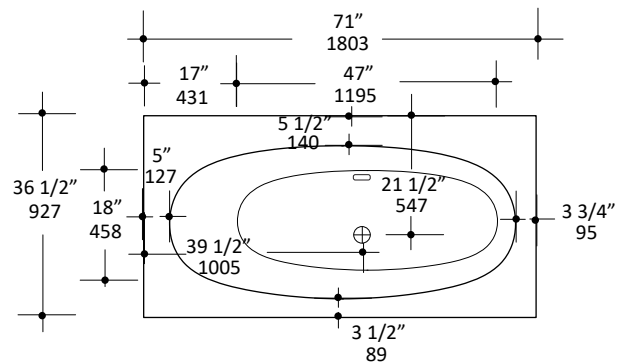

REJUVENATION

www.rejuvenation.com

AQUAGRANDE

Specifications:

Installation:	Freestanding
Exterior Dimensions:	71" w x 36 1/2" d x 21 3/4" h
Material:	Solid surface
Water capacity:	73 gal.
Weight:	507 lbs.
Overflow:	Yes
Finishes:	Matte white or Gloss white

Freight: Class 5

Features:

- Solid surface soaking bathtub with overflow
- Includes brass click-clack drain assembly with decorative solid surface dome
- Adjustable feet

Codes + Standards:

- Meets or exceeds applicable national codes and standards