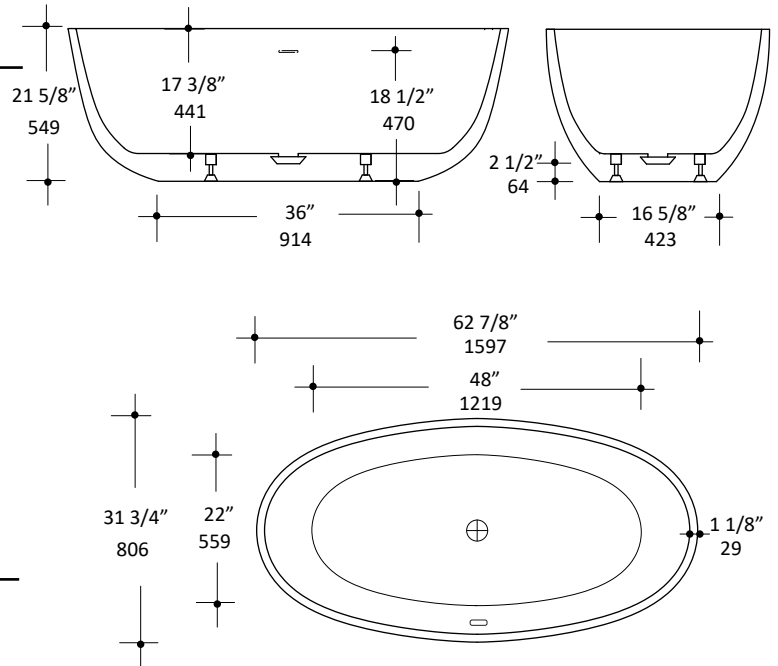

Features:

- Solid surface soaking bathtub with overflow
- Includes brass click-clack drain assembly with decorative solid surface dome
- Freestanding installation