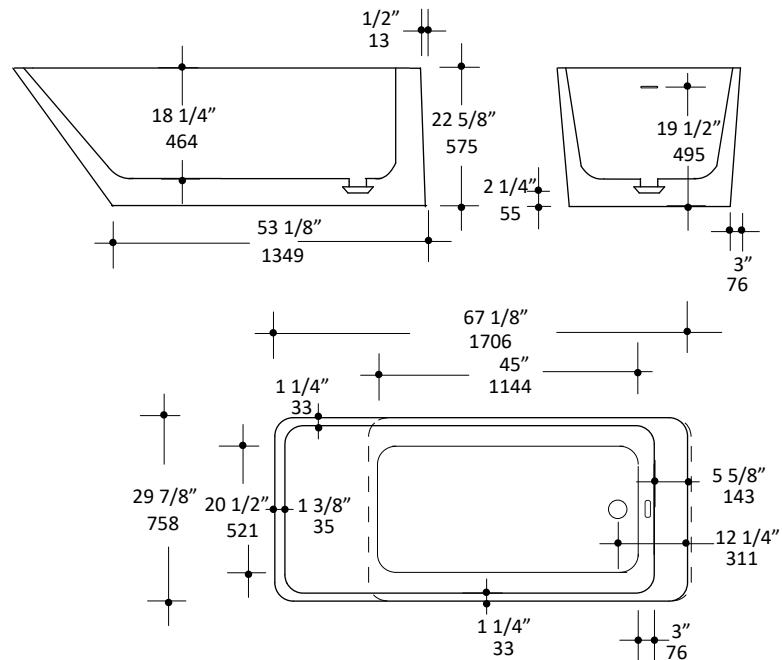

REJUVENATION

www.rejuvenation.com

PLAZA

Specifications:

Installation:	Freestanding
Exterior Dimensions:	67 1/8" w x 29 7/8" d x 22 5/8" h
Material:	Solid surface
Water capacity	84.5 gal.
Weight:	330 lbs.
Overflow:	Yes
Finishes:	Matte white or Gloss white

Freight: Class 5

Features:

- Solid surface soaking bathtub with overflow
- Includes chrome-plated brass click-clack drain assembly with white solid surface cover
- Freestanding installation

Codes + Standards: