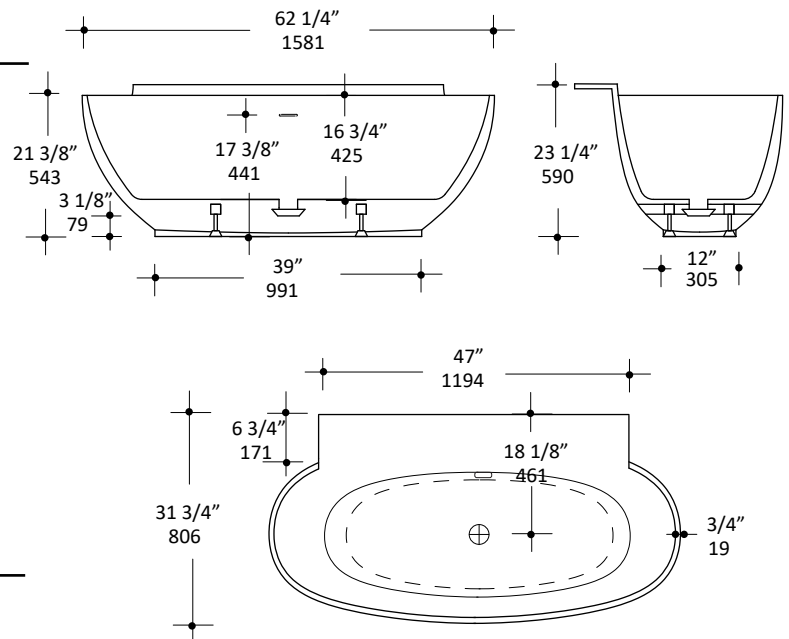

REJUVENATION

www.rejuvenation.com

SOTTILE

Specifications:

Installation:	Freestanding
Exterior Dimensions:	62 1/4" w x 31 3/4" d x 23 1/4" h
Material:	Solid surface
Water capacity:	61 gal.
Net weight:	286 lbs.
Overflow:	Yes
Finishes:	Matte white or Gloss white

Freight: Class 5

Features:

- Solid surface soaking bathtub with overflow
- Includes brass click-clack drain assembly with decorative solid surface dome
- Freestanding installation

Codes + Standards:

- Meets or exceeds applicable national codes and standards