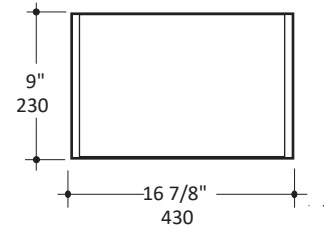

Features:

- Solid surface shower/tub stool
- Complements all solid surface bathtubs