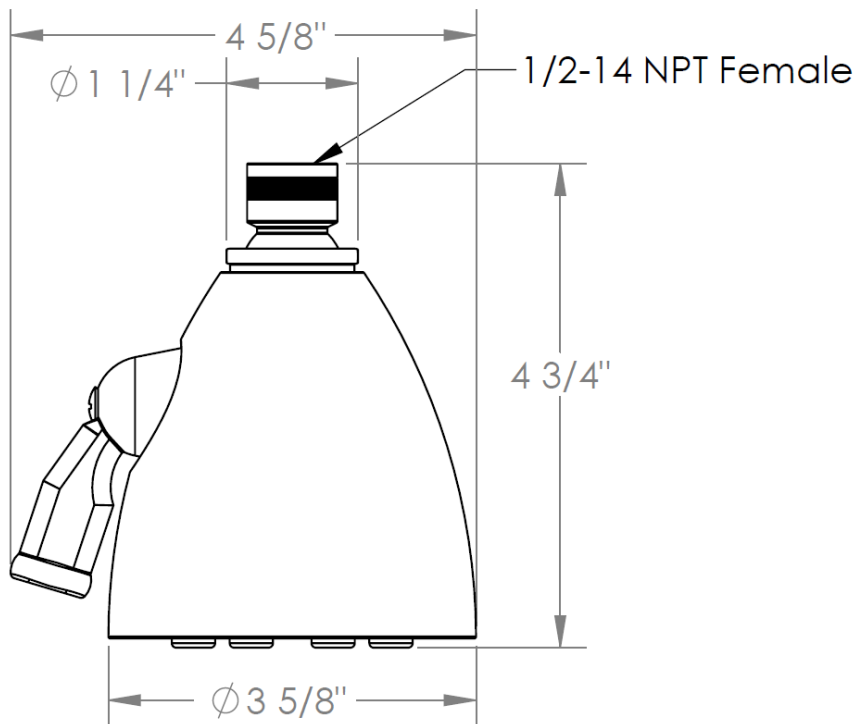

REJUVENATION

www.rejuvenation.com

8 Jet Shower Head
Flow Rate: 1.75 GPM @ 80 PSI

WATERMARK DESIGNS

350 Dewitt Ave Brooklyn NY 11207 USA