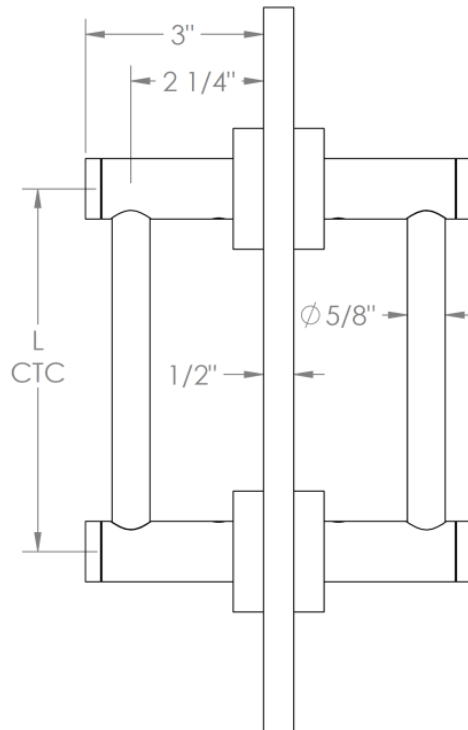

## Waterhouse

Glass Mounted 6in. Double Door Pull  
For use with 1/2" thick glass with  $\text{Ø}1/2"$  holes

**WATERMARK**