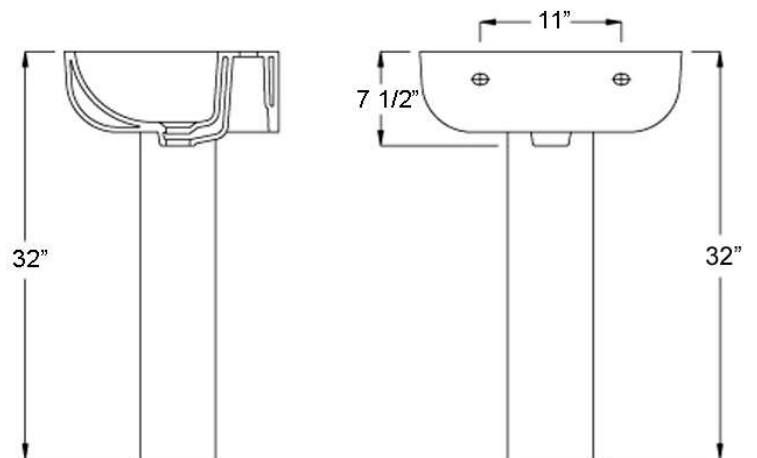

REJUVENATION

www.rejuvenation.com

KENTON Pedestal sink

Faucet sold separately

W: 20-1/2"
D: 16-3/4"
H: 32"

Column: 25-3/4"L x 6-3/4"W x 6-3/4"D

Interior Dimensions:

Basin Interior:	18 3/8"W x 11"D
Basin Depth:	5-5/8"
Water depth to overflow:	3"
Back of basin to center of faucet:	2-3/8"
Back of basin to center of drain:	7-1/4"
Mount bolts height:	29-1/2"
Mount holes cc:	11"
Faucet and spout holes:	1-3/8"

Features:

- Made of Vitreous China
- Mounting Hardware Included
- Available in 1 hole or 8" Widespread
- Pre-drilled overflow

Colors:
WH White

Mounting Hardware

Compliance Certification

Meets or exceeds the following specifications: ASME A112.19.2 2018 and CSA B45.1-18 for ceramic plumbing fixtures.

Dimensions of fixture are nominal and may vary within the range of tolerances established by ASME Standard A112.19.2-2018. Dimensions and specifications subject to change without notice.