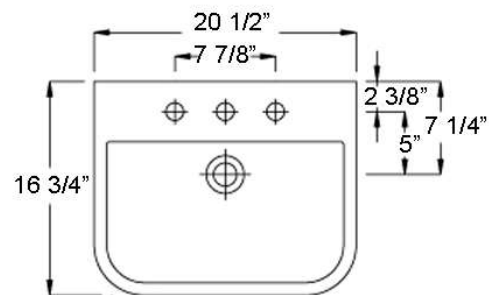

REJUVENATION

www.rejuvenation.com

KENTON Pedestal sink

Faucet sold separately

W: 20-1/2"
D: 16-3/4"
H: 32"

Column: 25-3/4"L x 6-3/4"W x 6-3/4"D

Interior Dimensions:

Basin Interior:	18 3/8"W x 11"D
Basin Depth:	5-5/8"
Water depth to overflow:	3"
Back of basin to center of faucet:	2-3/8"
Back of basin to center of drain:	7-1/4"
Mount bolts height:	29-1/2"
Mount holes cc:	11"
Faucet and spout holes:	1-3/8"

Features:

- Made of Vitreous China
- Mounting Hardware Included
- Available in 1 hole or 8" Widespread
- Pre-drilled overflow

Colors:
WH White

Mounting Hardware

Compliance Certification

Meets or exceeds the following specifications: ASME A112.19.2 2018 and CSA B45.1-18 for ceramic plumbing fixtures.

Dimensions of fixture are nominal and may vary within the range of tolerances established by ASME Standard A112.19.2-2018. Dimensions and specifications subject to change without notice.