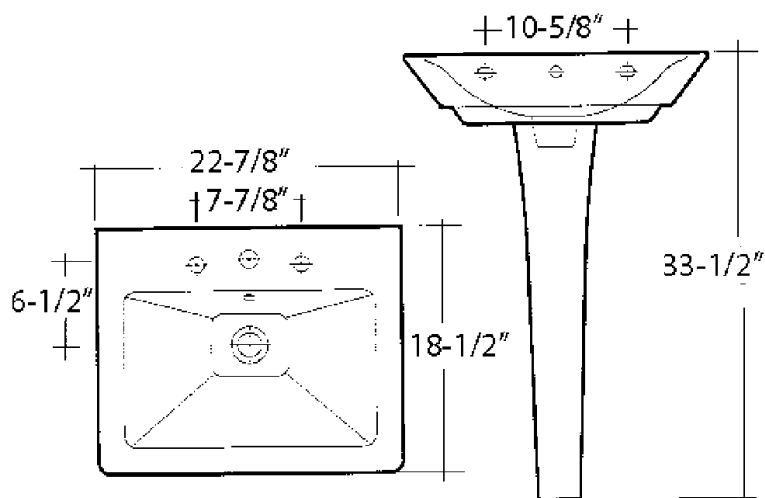

REJUVENATION

www.rejuvenation.com

EZRA

Pedestal sink

Faucet sold separately

W: 22-7/8"

D: 18-1/2"

H: 33 1/2"

Column: 6-1/4" L (Top)

3-1/4" L (Bottom)

5-1/2" W X 28-3/4" H

Interior Dimensions:

Basin Interior:	18-1/2" x 12"
Basin Depth:	4-1/2"
Water depth to overflow:	3-1/4"
Back of basin to center of faucet:	2-3/8"
Back of basin to center of drain:	9"
Depth to overflow:	3"
Mount bolts height:	31-1/4"
Mount holes cc:	10-5/8"
Faucet and spout holes:	1-3/8"

Features:

- Fine fireclay construction
- Transitional style
- Available in 1 hole or 8" Widespread
- Pre-drilled overflow
- Back on column is open
- Mounting Hardware Included

Colors:

WH White

Mounting Hardware

Compliance Certification

Meets or exceeds the following specifications: ASME A112.19.1 2018 AND CSA B45.2-18 for Vitreous China fixtures.

Dimensions of fixture are nominal and may vary within the range of tolerances established by ASME Standard A112.19.2-18. Dimensions and specifications subject to change without notice.