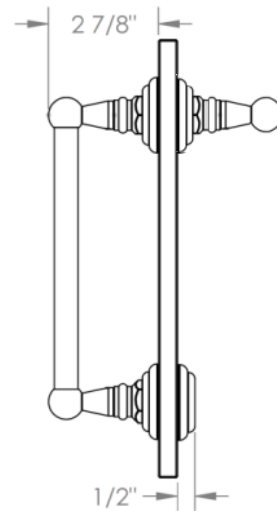

REJUVENATION

www.rejuvenation.com

Glass Mounted 18in Towel Bar & 6in. Door Pull
For use with 1/2" thick glass with $\text{\O}1/2$ " holes

TOWEL BAR
20" OVERALL WIDTH
18" CENTER HOLE TO CENTER HOLE

WATERMARK

REJUVENATION

www.rejuvenation.com

Connor

Glass Mounted 18in Towel Bar & 6in. Door Pull

For use with 1/2" thick glass with $\varnothing 1/2"$ holes

SHOWER DOOR PULL
8" OVERALL HEIGHT
6" CENTER HOLE TO CENTER HOLE