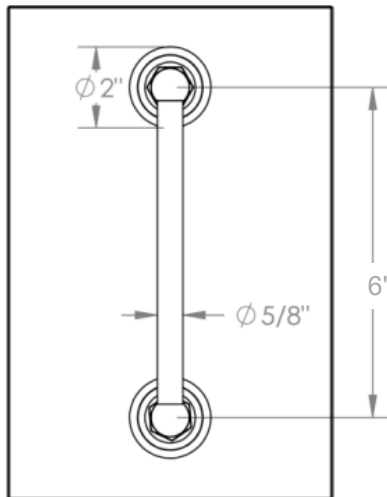

REJUVENATION

www.rejuvenation.com

Glass Mounted 18in Towel Bar & 6in. Door Pull
For use with 1/2" thick glass with $\text{\O}1/2$ " holes

TOWEL BAR
20" OVERALL WIDTH
18" CENTER HOLE TO CENTER HOLE

WATERMARK

REJUVENATION

www.rejuvenation.com

Connor

Glass Mounted 18in Towel Bar & 6in. Door Pull

For use with 1/2" thick glass with $\varnothing 1/2"$ holes

SHOWER DOOR PULL
8" OVERALL HEIGHT
6" CENTER HOLE TO CENTER HOLE