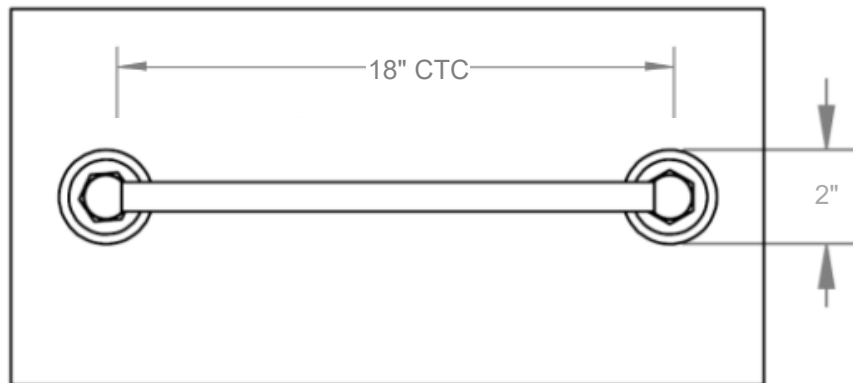

REJUVENATION

www.rejuvenation.com

Glass Mounted 18in Towel Bar & 6in. Door Pull
For use with 1/2" thick glass with $\text{\O}1/2$ " holes

TOWEL BAR
20" OVERALL WIDTH
18" CENTER HOLE TO CENTER HOLE

WATERMARK

REJUVENATION

www.rejuvenation.com

Connor

Glass Mounted 18in Towel Bar & 6in. Door Pull

For use with 1/2" thick glass with $\varnothing 1/2"$ holes

SHOWER DOOR PULL
8" OVERALL HEIGHT
6" CENTER HOLE TO CENTER HOLE