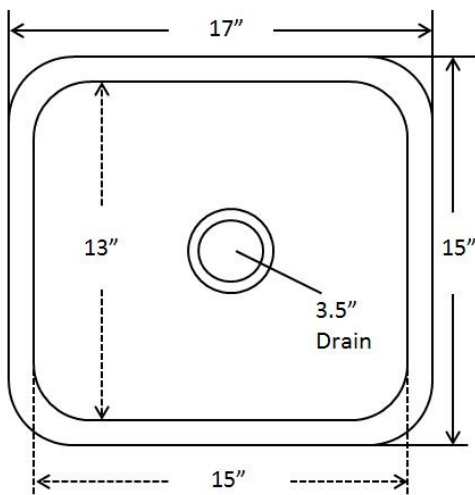

REJUVENATION

www.rejuvenation.com

RIVERA

Under-mount kitchen prep sink

Dimensions:

Outer 17" x 15", 8" depth

Inner 15" x 13", 8" depth

FEATURES