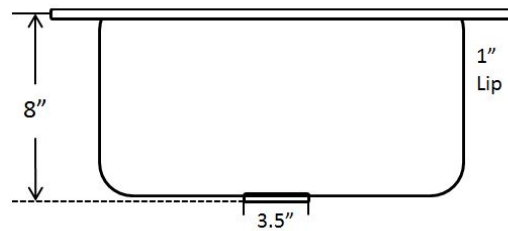

REJUVENATION

www.rejuvenation.com

RIVERA

Under-mount kitchen prep sink

Dimensions:

Outer 17" x 15", 8" depth

Inner 15" x 13", 8" depth

FEATURES