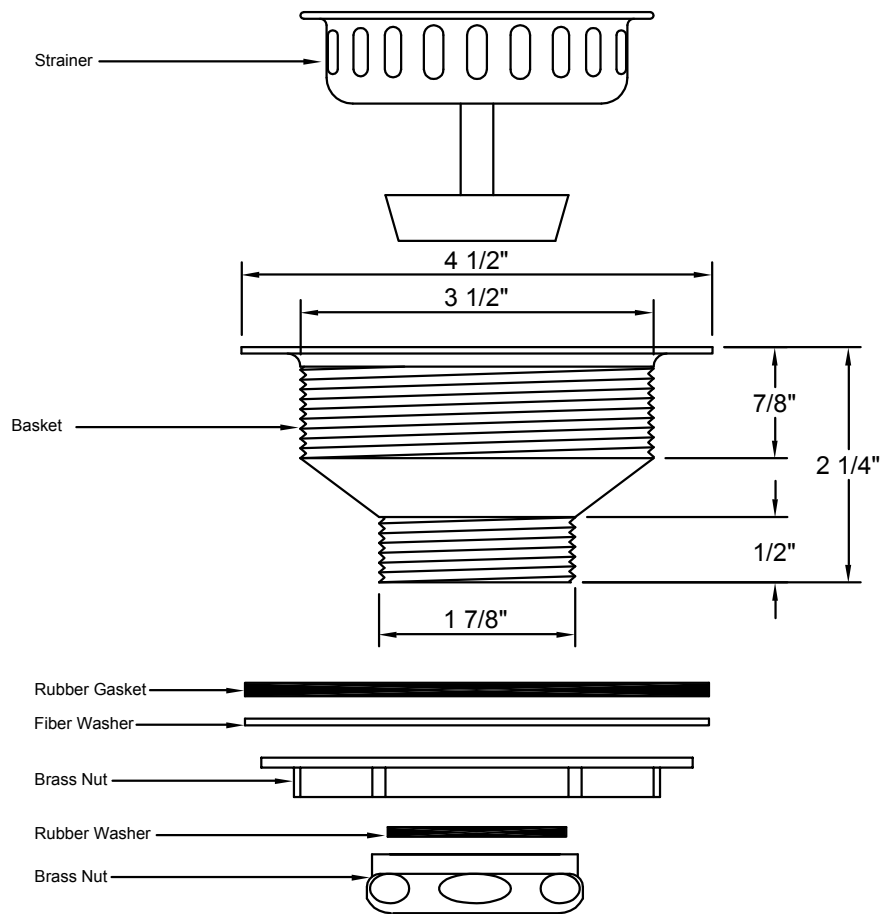

## Kitchen Sink Drain

### Drain with Basket Strainer

Fits a standard 3 1/2" drain opening

California Faucets®