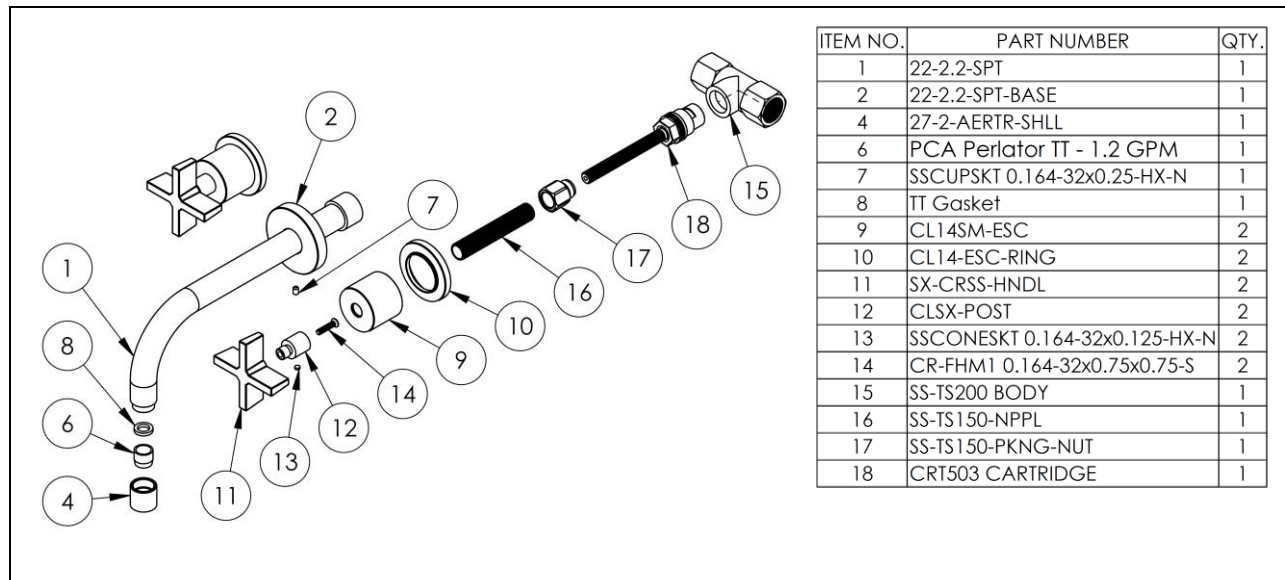

FEATURES

- ¼ turn washerless ceramic disc valve cartridges
- Flow rate 1.2 gpm (4.5 lpm) maximum flow rate
- Solid brass construction
- Listed by IAPMO, CSA, NSF, and other municipalities
- Warranty:
 - Limited lifetime warranty (residential use)
 - One year (commercial use)
- Shipping weight (lbs.) 10
- Shipping dimensions (in.): 29x12x4

IMPORTANT INSTALLATION INFORMATION

- USE TEFLON TAPE OR PIPE SEALANT FOR THREADED CONNECTIONS
- DO NOT USE PLUMBER'S PUTTY ON ANY OF THE BRASS COMPONENTS
This will cause the finish to tarnish and void the warranty. A non-corrosive Alkoxy Silicone is recommended.
- DURING SWEATING OF LINES DO NOT OVERHEAT CASTING
Overheating may cause damage to internal mechanism
- COPPER ADAPTORS MAY BE REQUIRED TO COMPLETE YOUR INSTALLATION