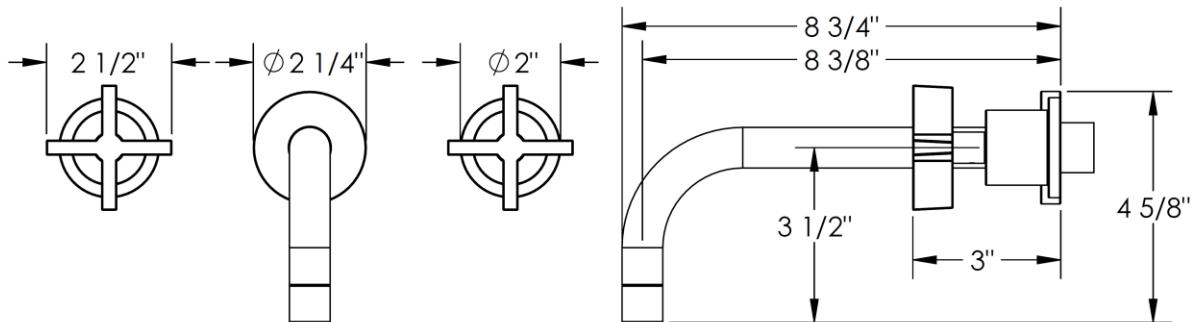

FEATURES

- ¼ turn washerless ceramic disc valve cartridges
- Flow rate 1.2 gpm (4.5 lpm) maximum flow rate
- Solid brass construction
- Listed by IAPMO, CSA, NSF, and other municipalities
- Warranty:
 - Limited lifetime warranty (residential use)
 - One year (commercial use)
- Shipping weight (lbs.) 10
- Shipping dimensions (in.): 29x12x4

IMPORTANT INSTALLATION INFORMATION

- USE TEFLON TAPE OR PIPE SEALANT FOR THREADED CONNECTIONS
- DO NOT USE PLUMBER'S PUTTY ON ANY OF THE BRASS COMPONENTS
This will cause the finish to tarnish and void the warranty. A non-corrosive Alkoxy Silicone is recommended.
- DURING SWEATING OF LINES DO NOT OVERHEAT CASTING
Overheating may cause damage to internal mechanism
- COPPER ADAPTORS MAY BE REQUIRED TO COMPLETE YOUR INSTALLATION