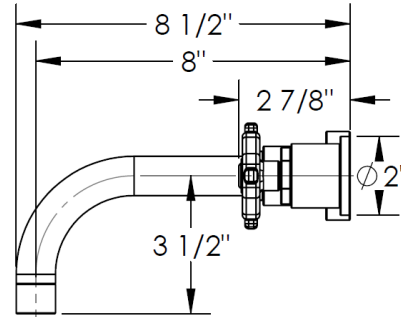

FEATURES

- ¼ turn washerless ceramic disc valve cartridges
- Flexible hose connection for 8" to 16" spread installations
- Flow rate 1.5 gpm (5.7 lpm) maximum flow rate
- Solid brass construction
- Listed by IAPMO, CSA, NSF, and other municipalities
- Warranty:
 - Limited lifetime warranty (residential use)
 - One year (commercial use)
- Shipping weight (lbs.) 10
- Shipping dimensions (in.): 29x12x4

ITEM NO.	PART NUMBER	QTY.
1	24-3 TUB SPOUT BASE OUTER	1
3	TOL-2.2 SPOUT	1
5	TBSPT-24-AERTR-SHLL	1
6	FLOW REGULATOR	1
8	AERTR-GASKET	1
9	TL6-ESC-NUT	2
10	TL6-CRSS-HNDL	2
11	TL6-CRSS-HNDL-CAP	2
12	CL14SM-ESC	2
13	CL14-ESC-RING	2
14	CR-FHMS 0.164-32x0.5x0.5-S	2
15	AS568 - 023	2
16	AS568 - 012	2
17	SS-TS150 BODY	1
18	SS-TS150-NPPL	1
19	SS-TS150-PKNG-NUT	1
20	CRT508-TS	1