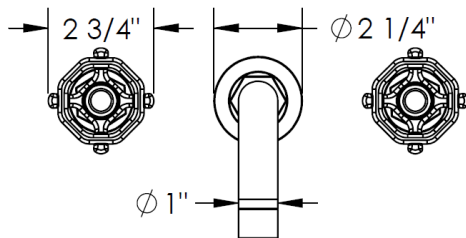

FEATURES

- ¼ turn washerless ceramic disc valve cartridges
- Flexible hose connection for 8" to 16" spread installations
- Flow rate 1.5 gpm (5.7 lpm) maximum flow rate
- Solid brass construction
- Listed by IAPMO, CSA, NSF, and other municipalities
- Warranty:
 - Limited lifetime warranty (residential use)
 - One year (commercial use)
- Shipping weight (lbs.) 10
- Shipping dimensions (in.): 29x12x4

ITEM NO.	PART NUMBER	QTY.
1	24-3 TUB SPOUT BASE OUTER	1
3	TOL-2.2 SPOUT	1
5	TBSPT-24-AERTR-SHLL	1
6	FLOW REGULATOR	1
8	AERTR-GASKET	1
9	TL6-ESC-NUT	2
10	TL6-CRSS-HNDL	2
11	TL6-CRSS-HNDL-CAP	2
12	CL14SM-ESC	2
13	CL14-ESC-RING	2
14	CR-FHMS 0.164-32x0.5x0.5-S	2
15	AS568 - 023	2
16	AS568 - 012	2
17	SS-TS150 BODY	1
18	SS-TS150-NPPL	1
19	SS-TS150-PKNG-NUT	1
20	CRT508-TS	1