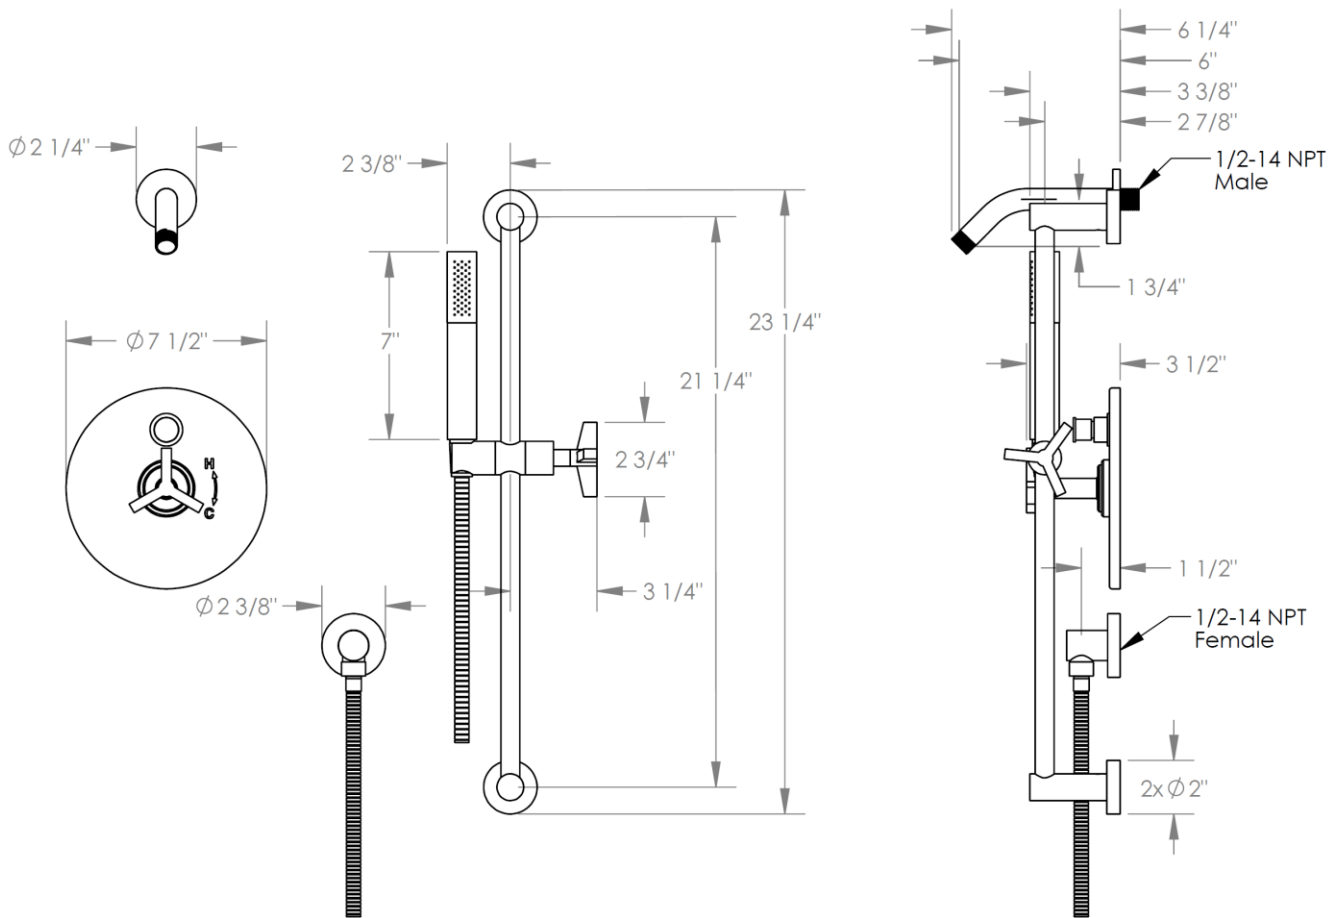

REJUVENATION

www.rejuvenation.com

BLAIR

Pressure Balance Shower Set with Hand Shower & 69" Hose

Includes SS-PB85 concealed rough valve

Shower/Hand Shower Flow Rate: 1.75 GPM

Meets the applicable requirements of ASME A112.18.1-2005/CSA B125.1-05, entitled "Plumbing Supply Fittings"

WATERMARK DESIGNS

350 Dewitt Ave Brooklyn NY 11207 USA

REJUVENATION

www.rejuvenation.com

BLAIR

Pressure Balance Shower Set with Hand Shower & 69" Hose

Includes SS-PB85 concealed rough valve

Shower/Hand Shower Flow Rate: 1.75 GPM

Meets the applicable requirements of ASME A112.18.1-2005/CSA B125.1-05, entitled "Plumbing Supply Fittings"

WATERMARK DESIGNS

350 Dewitt Ave Brooklyn NY 11207 USA