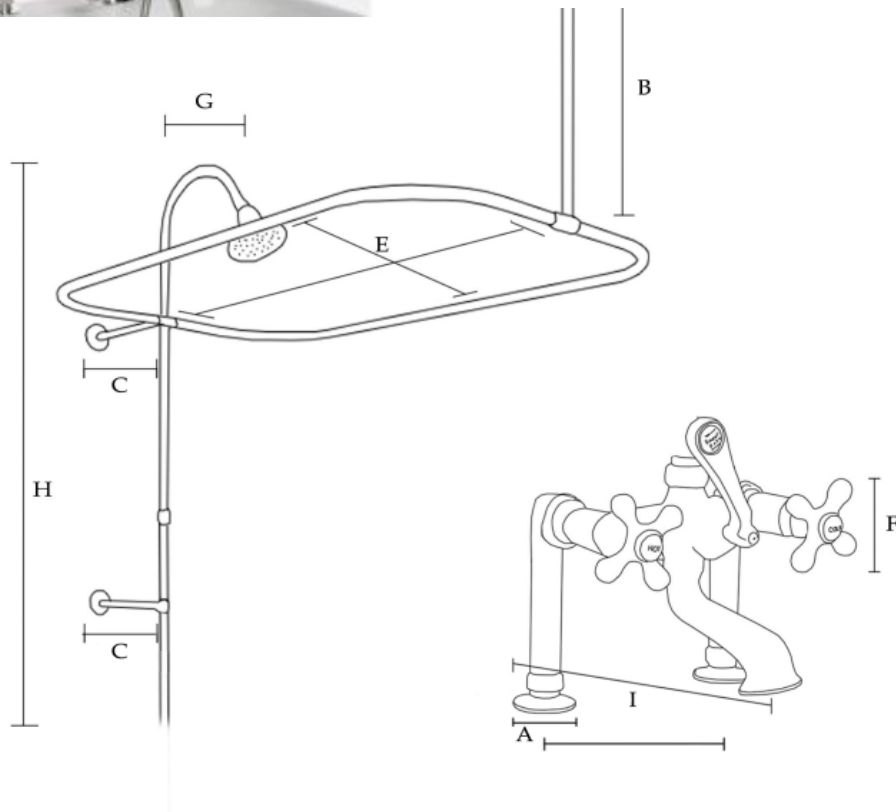

PRODUCT SPECIFICATIONS

- Solid brass
- American Classics style
- Quarter-turn ceramic knobs
- Deck mount leaves room for more water
- Includes one 10" wall brace and one 30" ceiling brace (both can be shortened as needed)

(A) Base: 2" OD	(D) Centers: 7" W	(G) Projection: 9" Reach
(B) Brace - Ceiling: 30" L	(E) Frame: 28" W x 54" L; 3/4" OD	(H) Riser: 65" H; 5/8" OD
(C) Brace - Wall: 10" L	(F) Handle: 3-1/4" L	(I) Spout: 7" Reach

Flow Rate: 7 gal/min