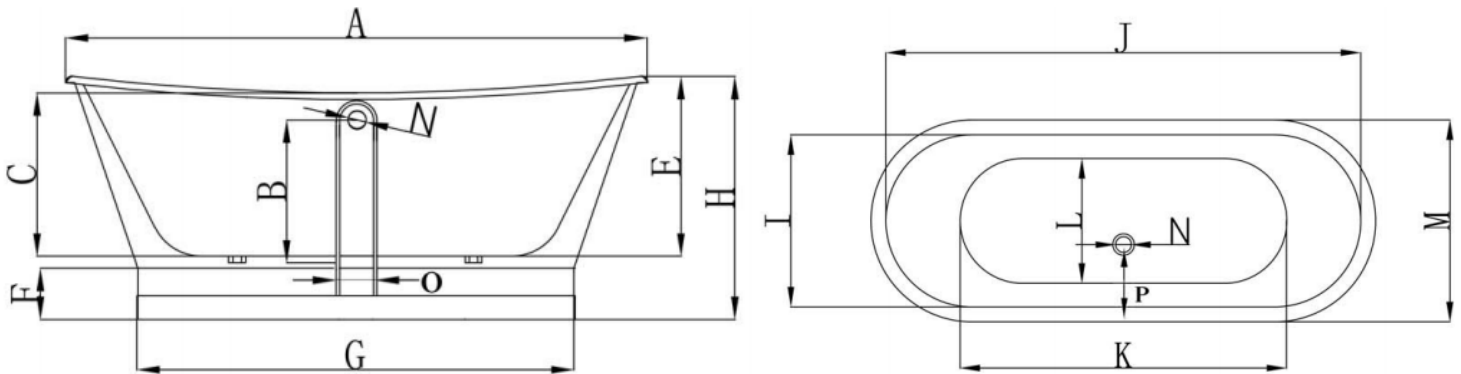

REJUVENATION

www.Rejuvenation.com

UNA

Cast Iron Soaking Tub

67

DIMENSIONS (INCHES)

EMPTY (LB)	411
FILLED (LB)	829
CAPACITY (GAL)	50
WATER DEPTH (IN)	15

Approximate Measurements