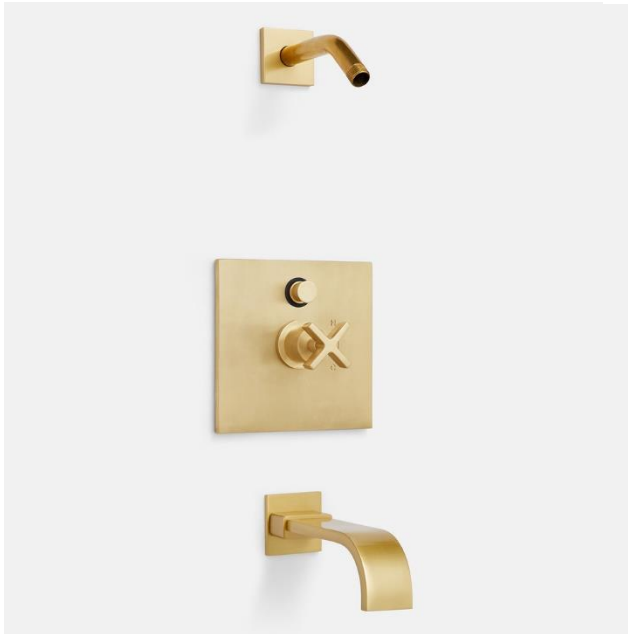

2018.12.14

www.rejuvenation.com

DETAILS YOU'LL APPRECIATE

- Sleek design matches our full Yaquina bath collection
- Pressure-balanced set controls temperature and pressure with one knob

PRODUCT SPECIFICATIONS

- Solid brass construction
- Ships directly from vendor
- Made exclusively for Rejuvenation in Brooklyn, New York
- Meets the applicable requirements of ASME A112.18.1-2005/CSA B125.1-05, entitled "Plumbing Supply Fittings"
- Optional shower head flow rate: 1.75 GPM