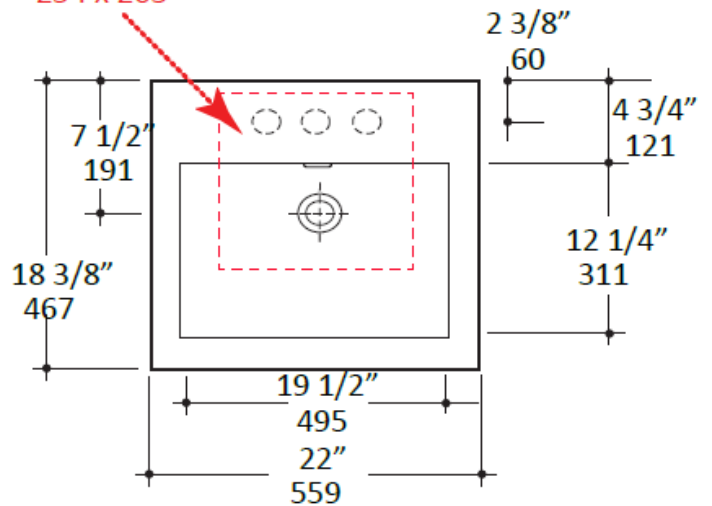

WINSLOW POWDER VANITY 22" Modern Bath Console

For 8" Widespread Faucet or Single Hole

Features:

- Porcelain sink with overflow
- Most standard American drains can be used
- Wall-mounting bolts are included (supports 200 lb. max)
- Wall must be reinforced with solid backing across the whole sink size
- Standard unfinished back wall
- Upgrade finished back wall, specify 5030FB
- Unglazed bottom

CUT OUT

10" x 8"
254 x 203

* Recommended installation height
** Recommended plumbing location