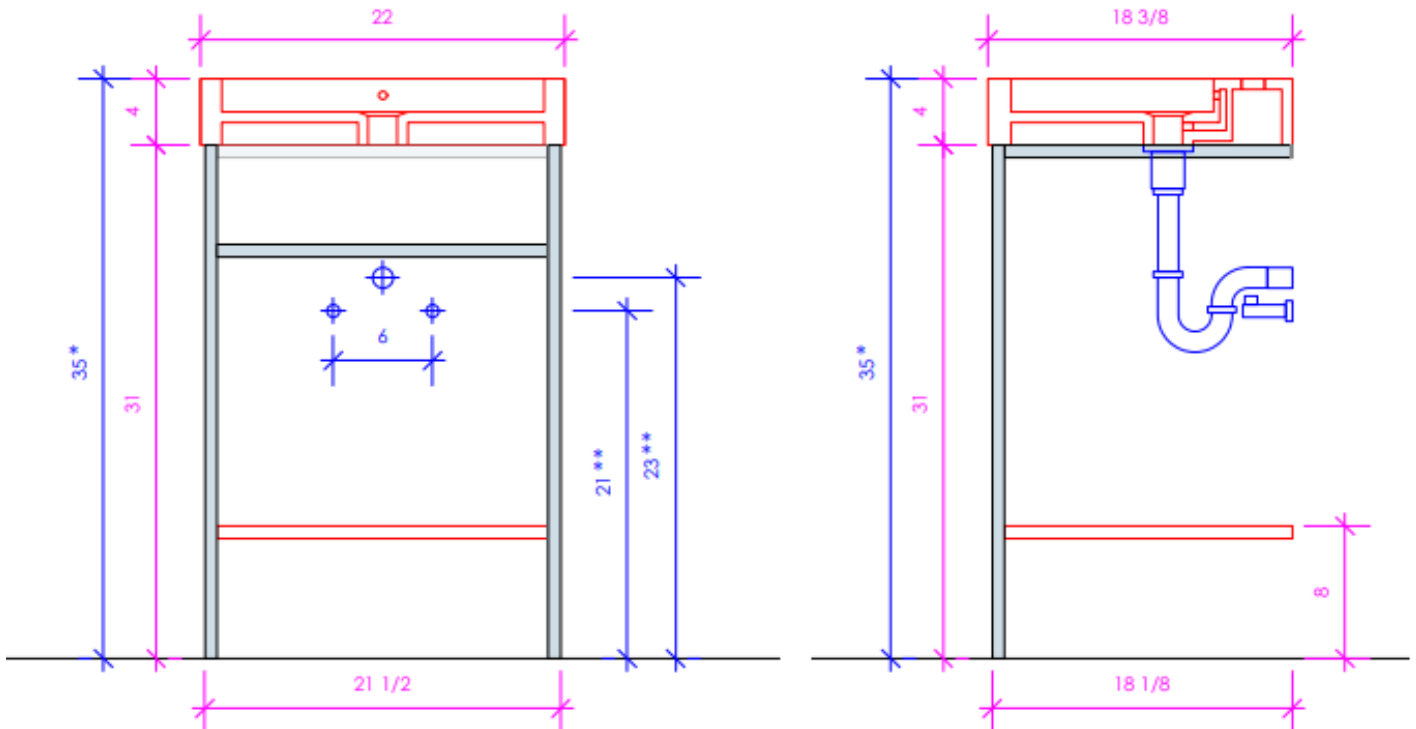

WINSLOW POWDER VANITY 22" Modern Bath Console

For 8" Widespread Faucet or Single Hole

Features:

- Porcelain sink with overflow
- Most standard American drains can be used
- Wall-mounting bolts are included (supports 200 lb. max)
- Wall must be reinforced with solid backing across the whole sink size
- Standard unfinished back wall
- Upgrade finished back wall, specify 5030FB
- Unglazed bottom

CUT OUT

10" x 8"
254 x 203

* Recommended installation height
** Recommended plumbing location