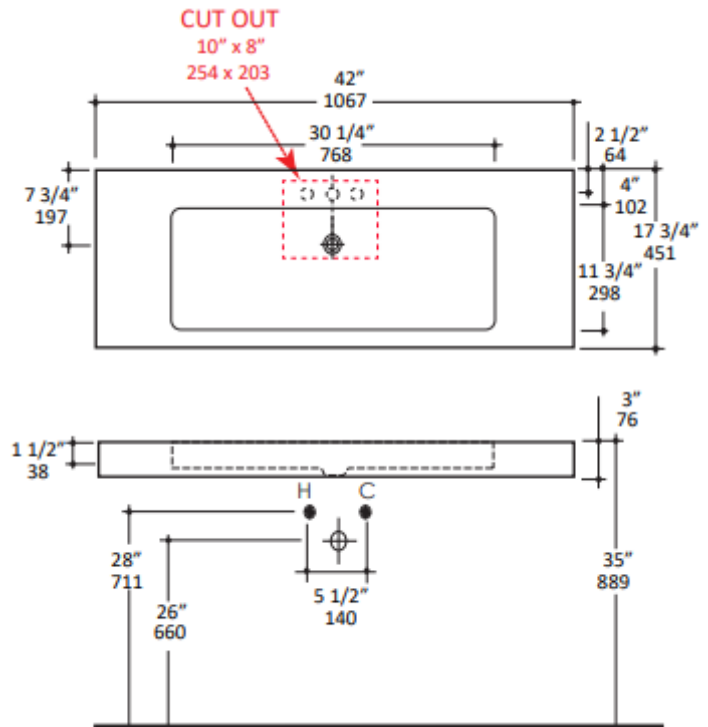

WINSLOW MARBLE VANITY 42" Modern Bath Console

For 8" Widespread Faucet or Single Hole

Features:

- Marble stone sink
- No overflow
- Most standard American drains can also be used

* Recommended installation height
 ** Recommended plumbing location