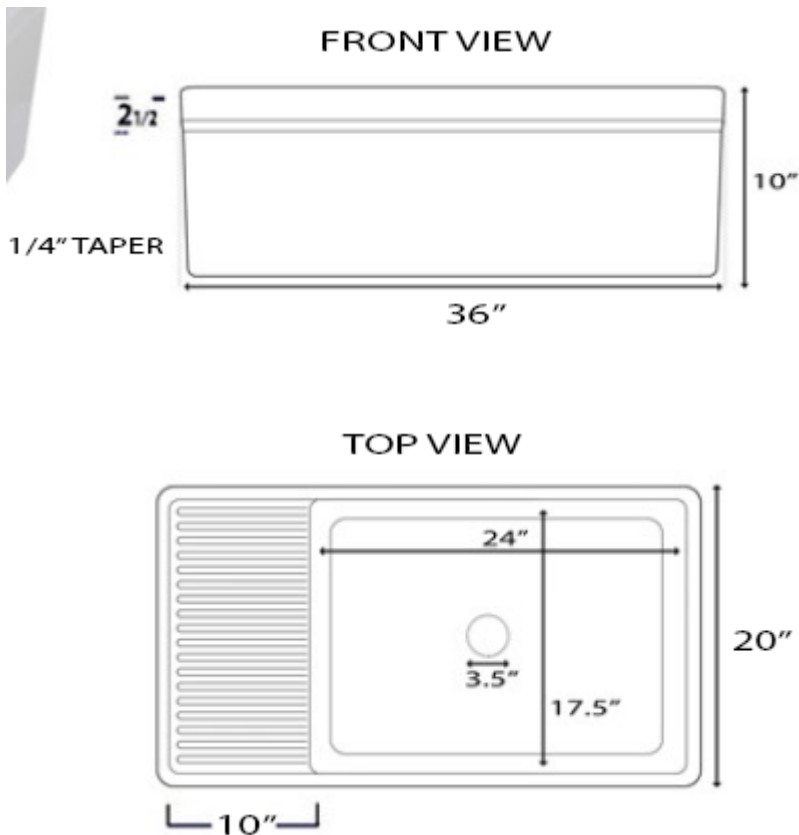

FIRECLAY FARMHOUSE SINK WITH WASHBOARD D0834

Featuring a classic, vintage-inspired look, the Fireclay Sink offers a versatile and practical option for any kitchen or utility space. Since it's made with 100% white fireclay, it will withstand hot pots and pans easily. Plus, the convenient built-in washboard provides a functional feature that can be oriented to either side.

Details You'll Appreciate

- Made of cast fireclay
- Classic, vintage-inspired look
- Versatile washboard attachment
- Made in Italy

Product Specifications

- Finished on all sides for reversible washboard
- Accommodates a standard 3.5 inch drain

NOTE: WHEN FACING SINK, WASHBOARD WILL BE ON RIGHT HAND SIDE