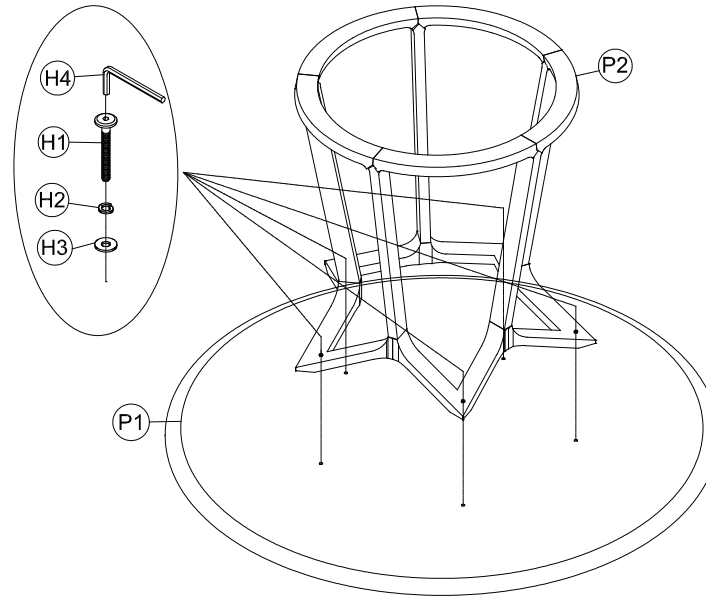

PARTS AND HARDWARE.

PARTS LIST

No.	DESCRIPTION	IMAGE	Q'TY
P1	BODY		1
P2	LEGS		1

HARDWARE LIST

No.	DESCRIPTION	IMAGE	Q'TY
H1	BOLT Ø1/4"×1-1/4"		5
H2	SPRING WASHER Ø1/4"		5
H3	FLAT WASHER Ø1/4"		5
H4	ALLEN KEY		1

NOTES.

Thank you for purchasing this quality product! Be sure to check all packing material carefully for small part that may have come loose inside the carton during shipping.

CAUTION: The item is heavy, assembly should be performed by two people.

STEP 1.