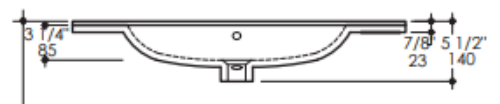

### Product Specifications

- 32-1/4"W x 35-5/8"H x 18-3/8"D
- Teak console; porcelain counter top with integrated bowl
- U-shaped drawers and open back to accommodate plumbing

2018.01.01

www.rejuvenation.com

### Product Specifications

- 32-1/4"W x 35-5/8"H x 18-3/8"D
- Teak console; porcelain counter top with integrated bowl
- U-shaped drawers and open back to accommodate plumbing