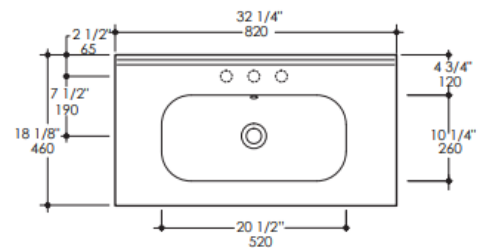

### Product Specifications

- 32-1/4"W x 35-5/8"H x 18-3/8"D
- Teak console; porcelain counter top with integrated bowl
- U-shaped drawers and open back to accommodate plumbing

2018.01.01

www.rejuvenation.com

### Product Specifications

- 32-1/4"W x 35-5/8"H x 18-3/8"D
- Teak console; porcelain counter top with integrated bowl
- U-shaped drawers and open back to accommodate plumbing