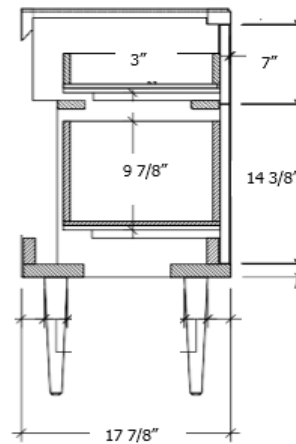

### Product Specifications

- 32-1/4"W x 35-5/8"H x 18-3/8"D
- Teak console; porcelain counter top with integrated bowl
- U-shaped drawers and open back to accommodate plumbing

2018.01.01

www.rejuvenation.com

### Product Specifications

- 32-1/4"W x 35-5/8"H x 18-3/8"D
- Teak console; porcelain counter top with integrated bowl
- U-shaped drawers and open back to accommodate plumbing