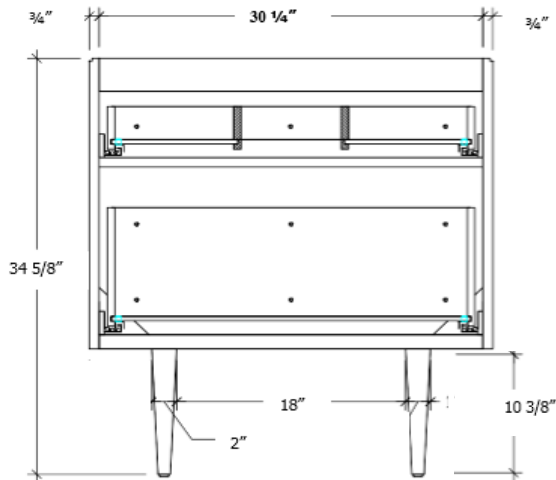

### Product Specifications

- 32-1/4"W x 35-5/8"H x 18-3/8"D
- Teak console; porcelain counter top with integrated bowl
- U-shaped drawers and open back to accommodate plumbing

2018.01.01

www.rejuvenation.com

### Product Specifications

- 32-1/4"W x 35-5/8"H x 18-3/8"D
- Teak console; porcelain counter top with integrated bowl
- U-shaped drawers and open back to accommodate plumbing