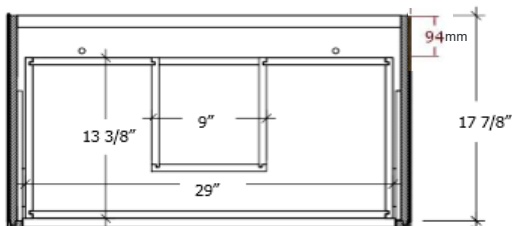

### Product Specifications

- 32-1/4"W x 35-5/8"H x 18-3/8"D
- Teak console; porcelain counter top with integrated bowl
- U-shaped drawers and open back to accommodate plumbing

2018.01.01

www.rejuvenation.com

### Product Specifications

- 32-1/4"W x 35-5/8"H x 18-3/8"D
- Teak console; porcelain counter top with integrated bowl
- U-shaped drawers and open back to accommodate plumbing