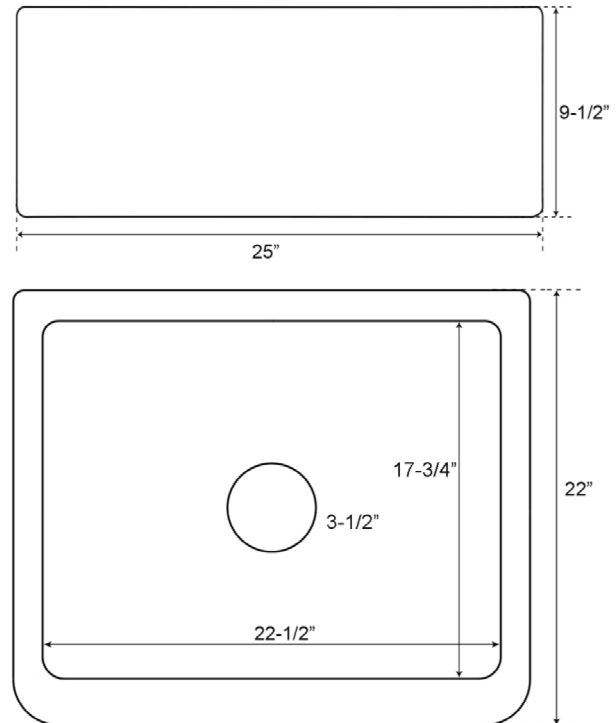

REJUVENATION

www.rejuvenation.com

COPPER

Kitchen sink

W: 25"

D: 22"

H: 9-1/2"

***Please do NOT cut hole without
template or actual product.**

Interior Dimensions:

Basin Interior: 22-1/2" W x 17-3/4" D

Basin depth: 8-3/4"

Features:

- ▶ Constructed of solid 16 gauge copper
- ▶ Smooth front
- ▶ Rounded interior corners easy for cleaning
- ▶ Sink bowl has no internal welds
- ▶ Sink bottom angled to drainage
- ▶ Accommodates 3-1/2" drain
- ▶ 2-5/8" Front rim, 1-1/2" back and side rims
- ▶ Patina applied to copper using French hot process
- ▶ Hand polished finish
- ▶ Copper is a living finish and will patina over time

Finish:

Smooth Antique Copper

Dimensions of fixture are nominal and may vary within the range of tolerances established by ANSI Standard A112.19.2. Dimensions and specifications subject to change without notice.