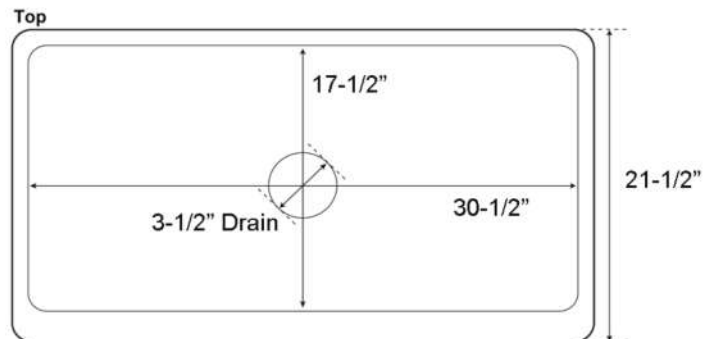

REJUVENATION

www.rejuvenation.com

COPPER

Kitchen sink

W: 33"

D: 21-1/2"

H: 9-1/2"

***Please do NOT cut hole without template or actual product.**

Interior Dimensions:

Basin Interior: 30-1/2" W x 17-1/2" D

Basin depth: 8-3/4"

Features:

- ▶ Constructed of solid 16 gauge copper
- ▶ Smooth front
- ▶ Rounded interior corners easy for cleaning
- ▶ Sink bowl has no internal welds
- ▶ Sink bottom angled to drainage
- ▶ Accommodates 3-1/2" drain
- ▶ Patina applied to copper using French hot process
- ▶ Hand polished finish
- ▶ Copper is a living finish and will patina over time

Finish:

Smooth Antique Copper

Dimensions of fixture are nominal and may vary within the range of tolerances established by ANSI Standard A112.19.2. Dimensions and specifications subject to change without notice.