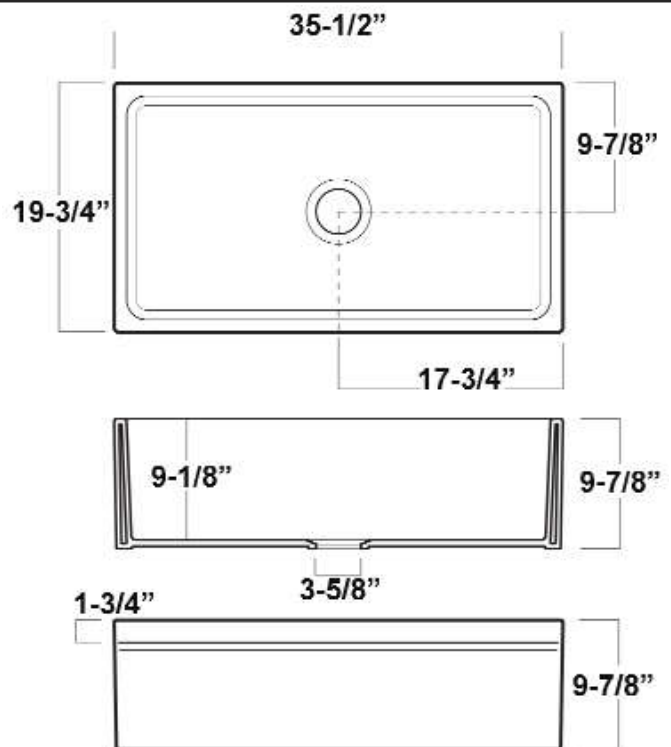

Colors

WH White

W: 35-1/2"

D: 19-3/4"

H: 9-7/8"

Interior Dimensions:

Basin Interior: 33-1/2" W x 16-3/4" D

Basin Depth: 9"

Dimensions of fixture are nominal and may vary within the range of tolerances established by ANSI Standard A112.19.2. Dimensions and specifications subject to change without notice.