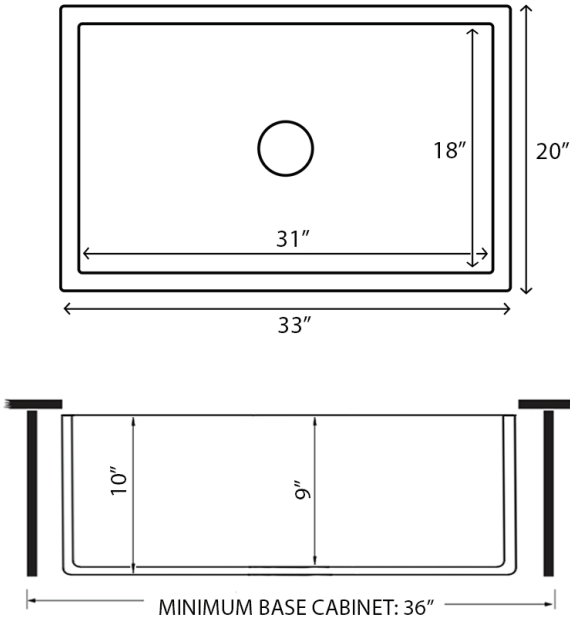

COLOR OPTIONS

BL: Glossy Black
GR: Horizon Gray

BS: Biscuit
WH: Glossy White

IN THE BOX

Basket Strainer
[RVA1039ST]

Rinse Grid
[RVA623009]

NOMINAL DIMENSIONS

Exterior: 33" (wide) x 20" (front-to-back)
Interior Bowl: 31" (wide) x 18" (front-to-back)
Bowl Depth: 9"
Minimum Cabinet Size: 36" wide
Drain Hole Size: 3½"

Installation Type:
Farmhouse
Inside Corners:
Rounded
Drain Location:
Center

RUVATI USA
www.ruvati.com

Phone: 1.855.478.8284
Email: support@ruvati.com

OPTIONAL ACCESSORIES (SOLD SEPARATELY)

Deep Basket
Disposal Flange
[RVA1049ST]

DIMENSIONS

NOTE: Dimensions provided as a guide only. Use actual sink for cutout measurements.

Register your product at www.ruvati.com/register.