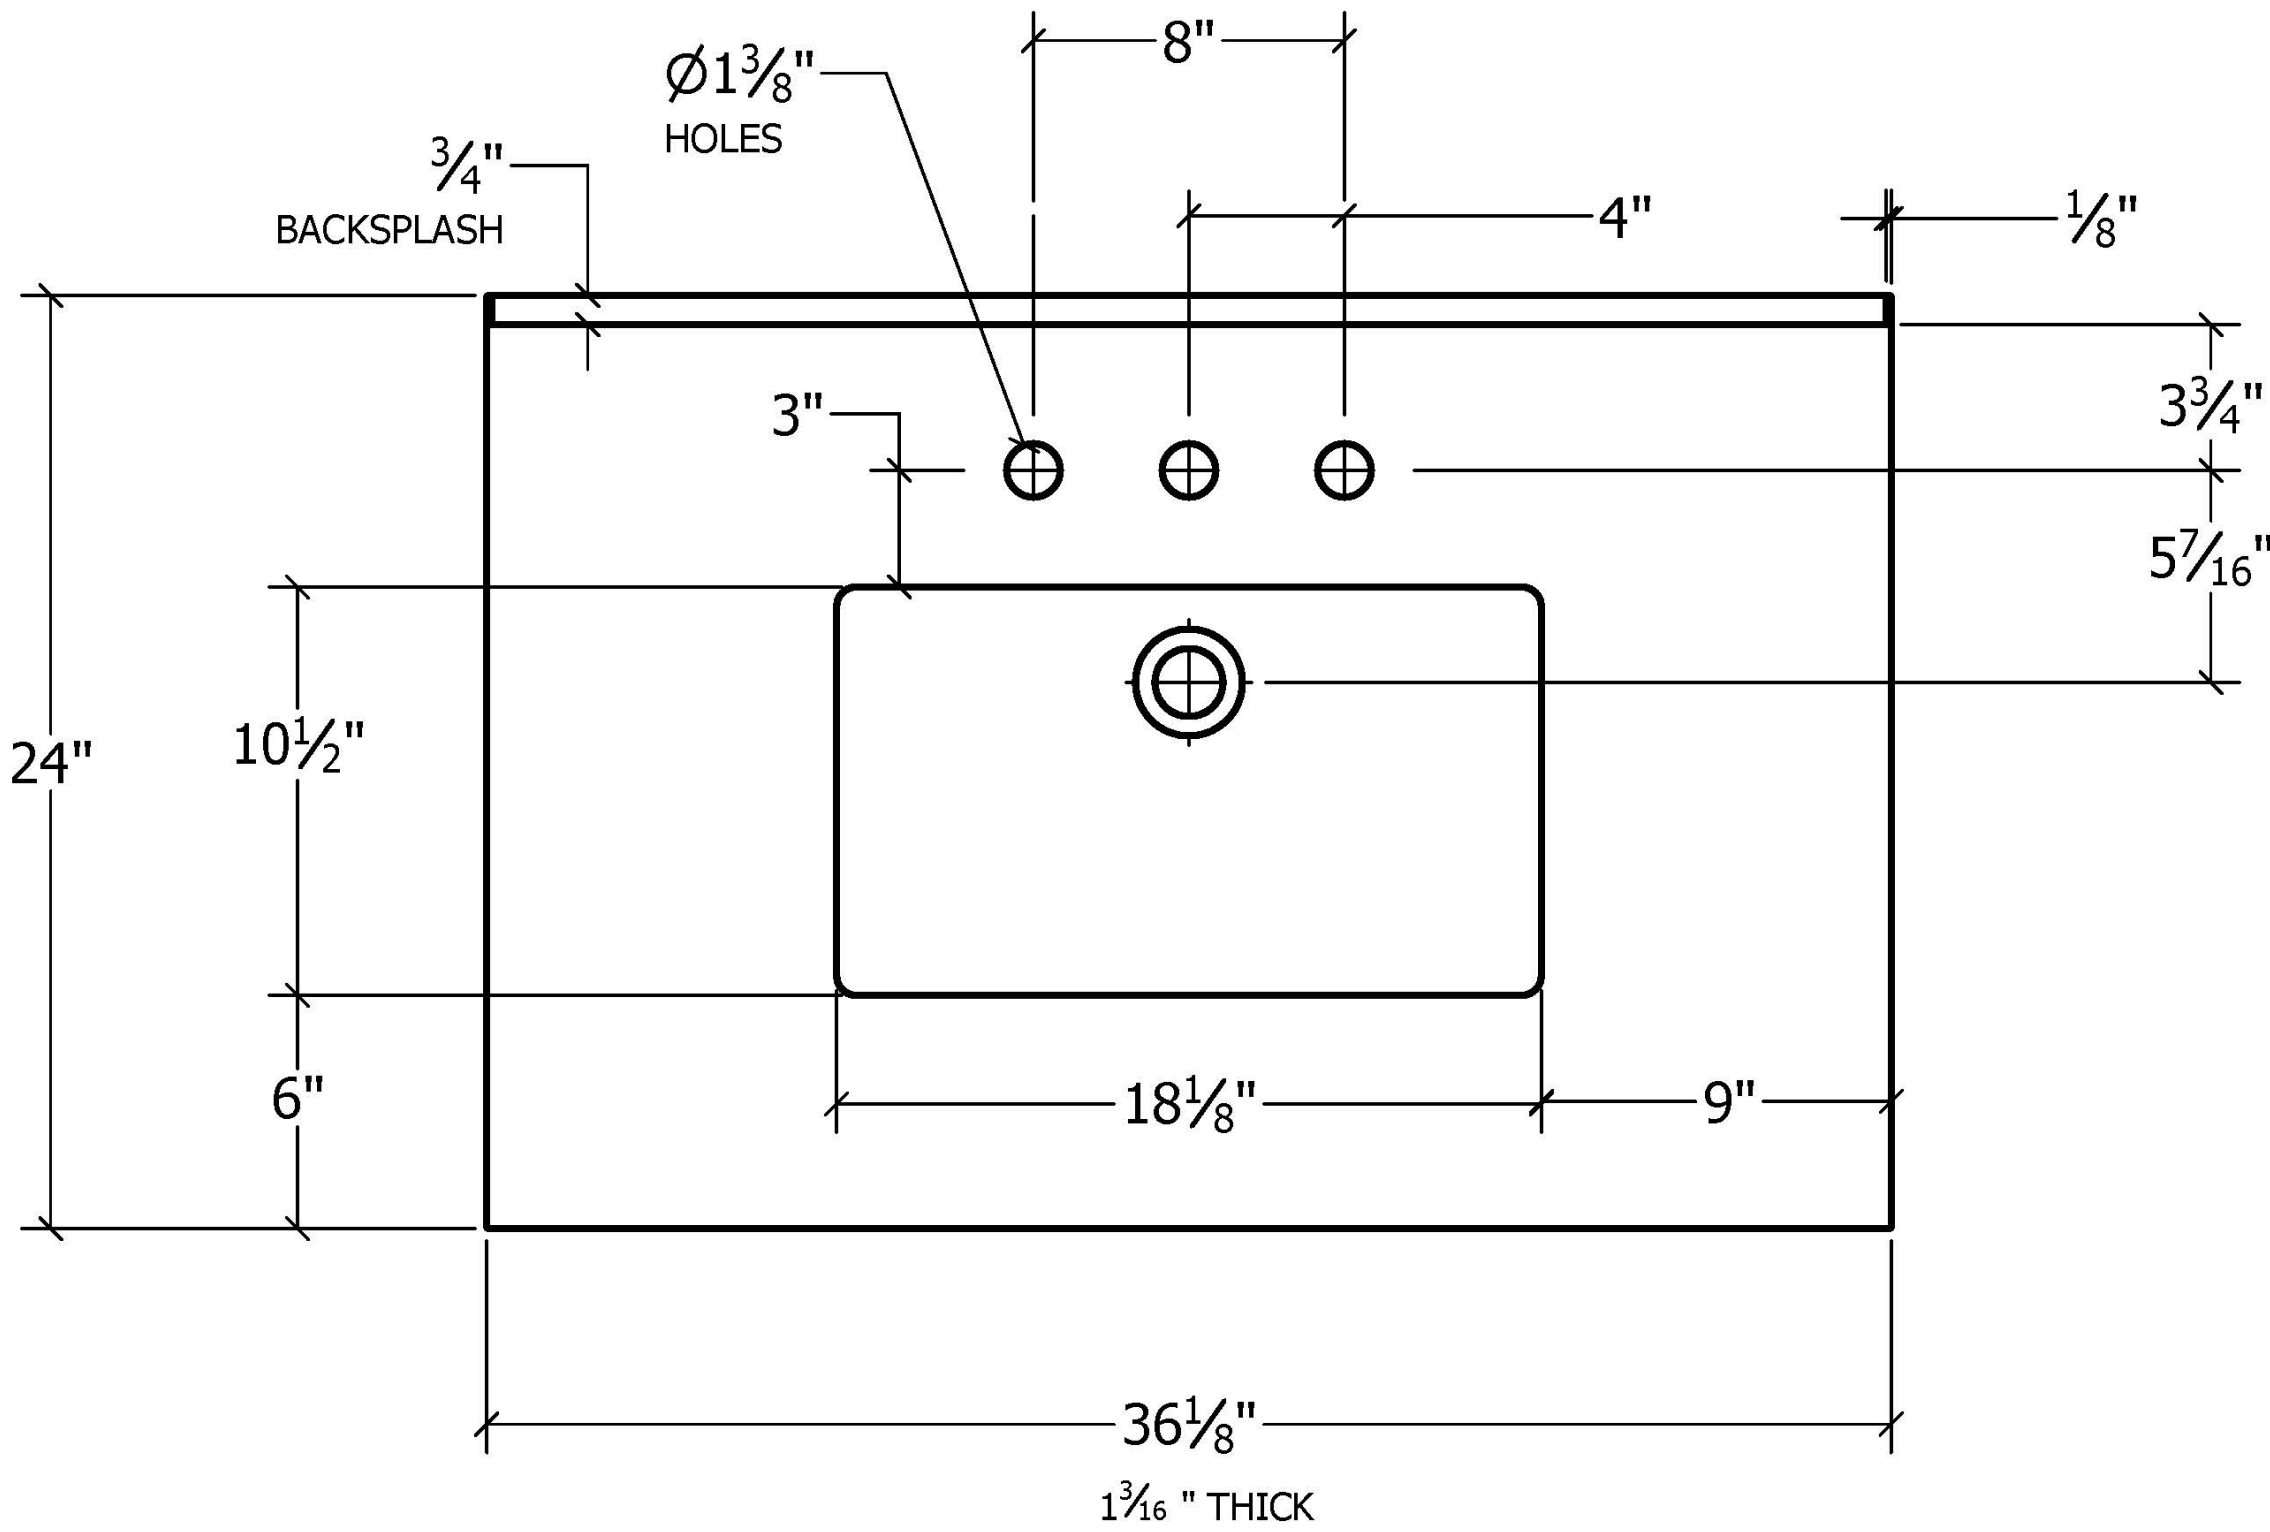

## GENEVA 36in Vanity

## BACK PLUMBING ACCESS CUTOUT

Back is  $\frac{3}{4}$ " thick plywood

### SECTION VIEW LOOKING DOWN

Showing UPPER Drawer Dimensions

## SECTION VIEW LOOKING DOWN

Showing LOWER Drawer Dimensions