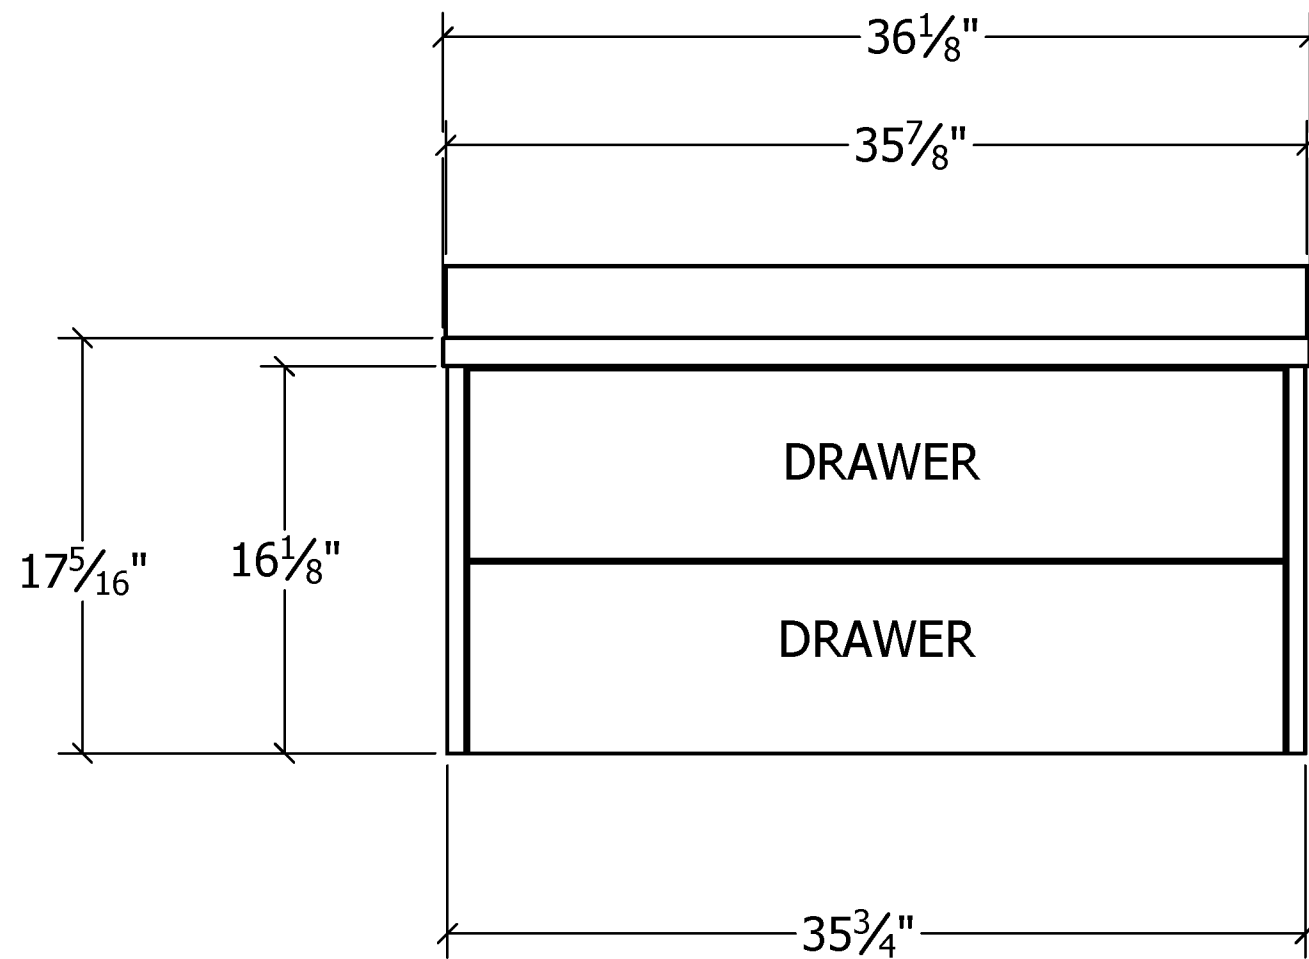

## GENEVA 36in Vanity

### SECTION VIEW LOOKING DOWN

Showing UPPER Drawer Dimensions

## SECTION VIEW LOOKING DOWN

Showing LOWER Drawer Dimensions

## SECTION VIEW LOOKING FROM SIDE