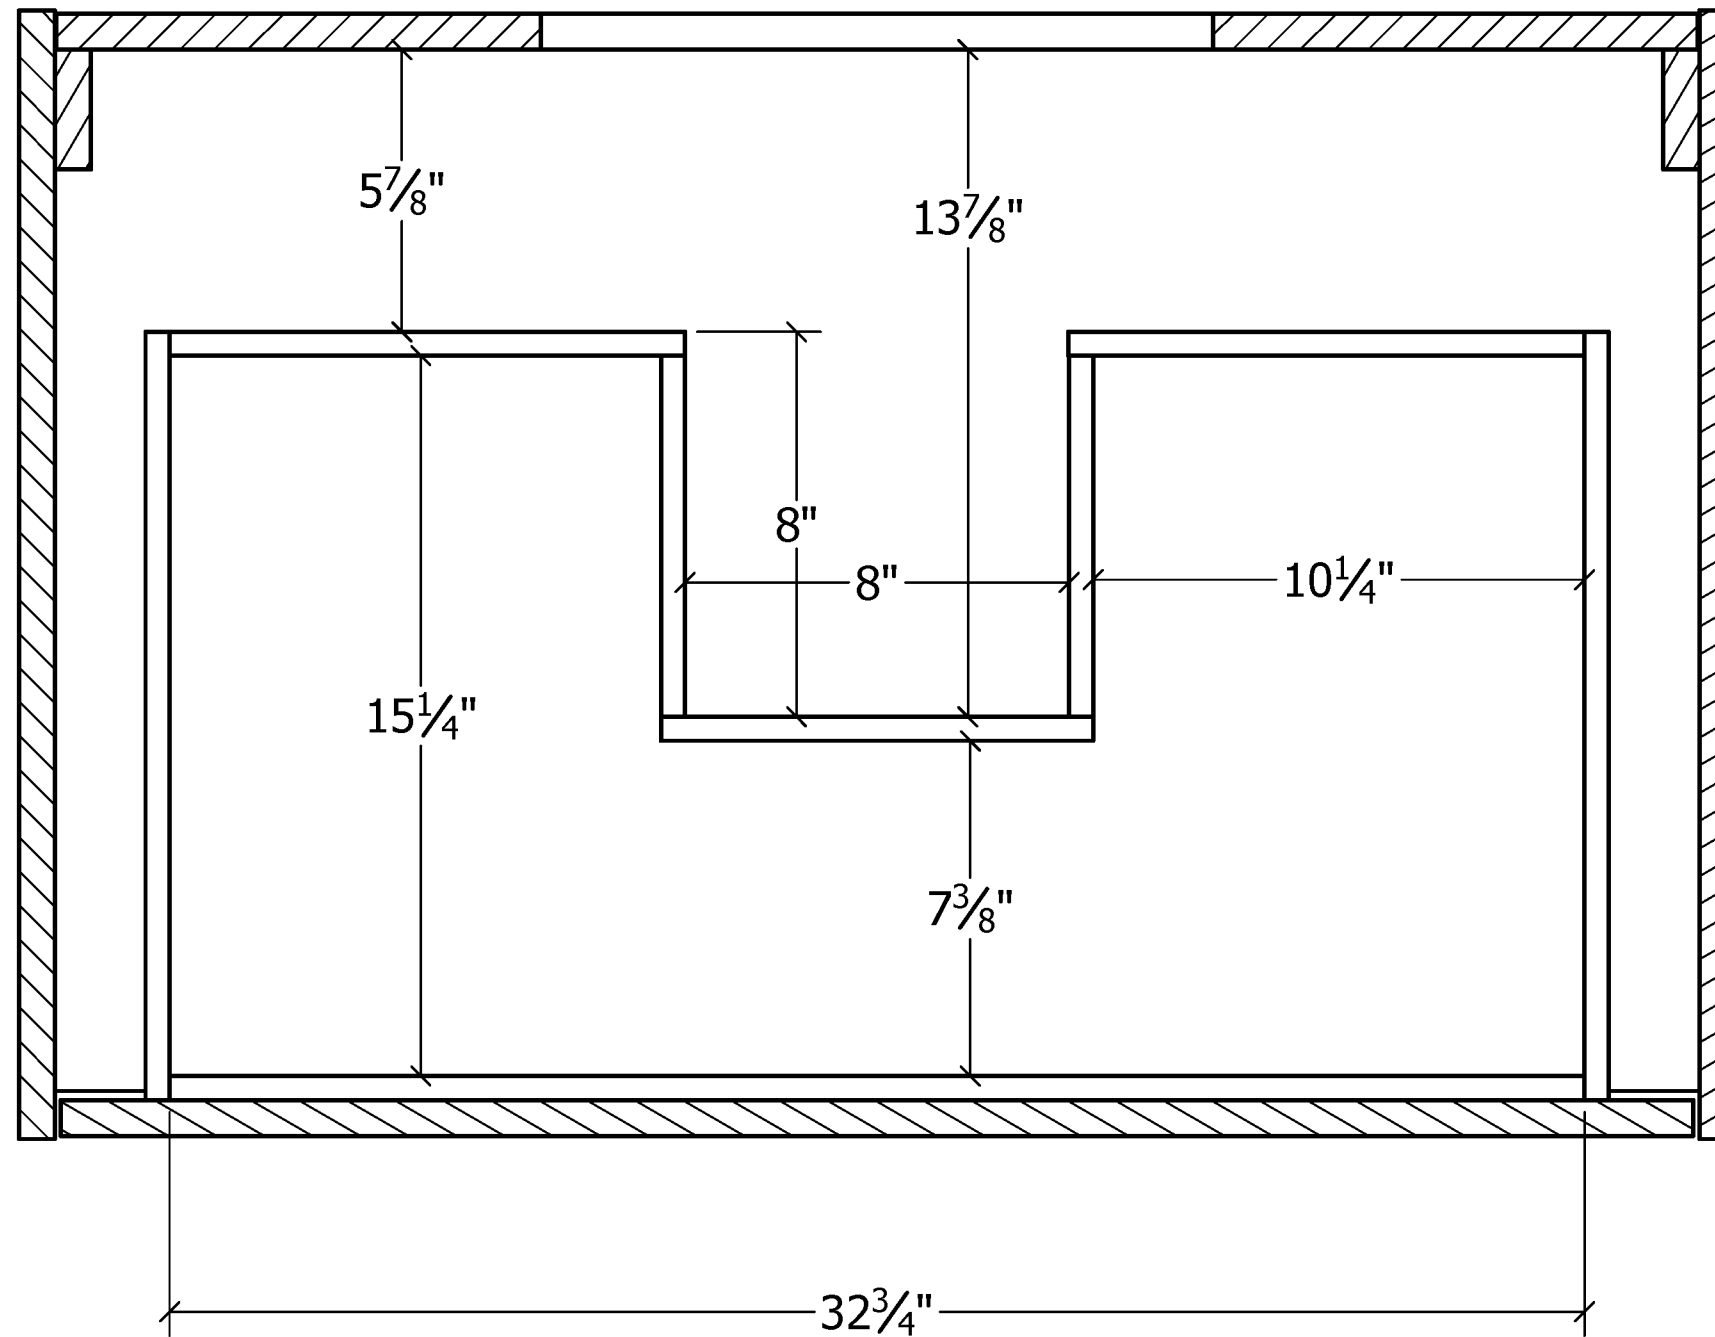

## GENEVA 36in Vanity

### SECTION VIEW LOOKING DOWN

Showing UPPER Drawer Dimensions

## SECTION VIEW LOOKING DOWN

Showing LOWER Drawer Dimensions

## SECTION VIEW LOOKING FROM SIDE