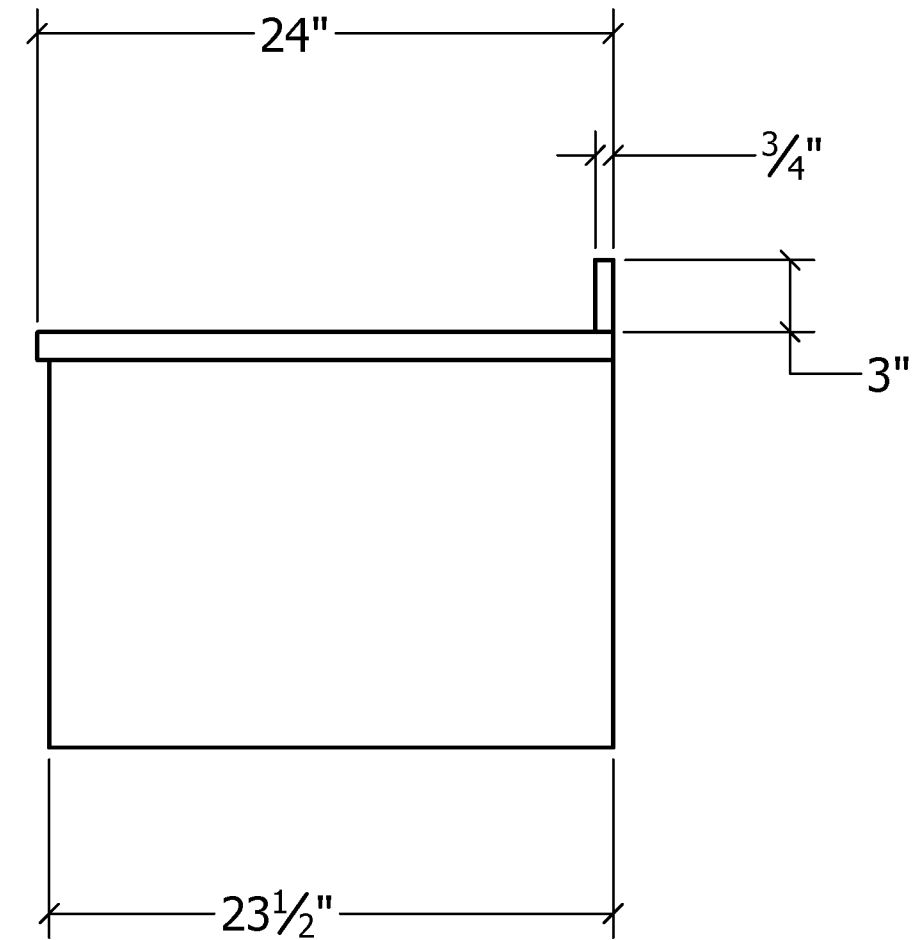

## GENEVA 36in Vanity

### SECTION VIEW LOOKING DOWN

Showing UPPER Drawer Dimensions

## SECTION VIEW LOOKING DOWN

Showing LOWER Drawer Dimensions

## SECTION VIEW LOOKING FROM SIDE