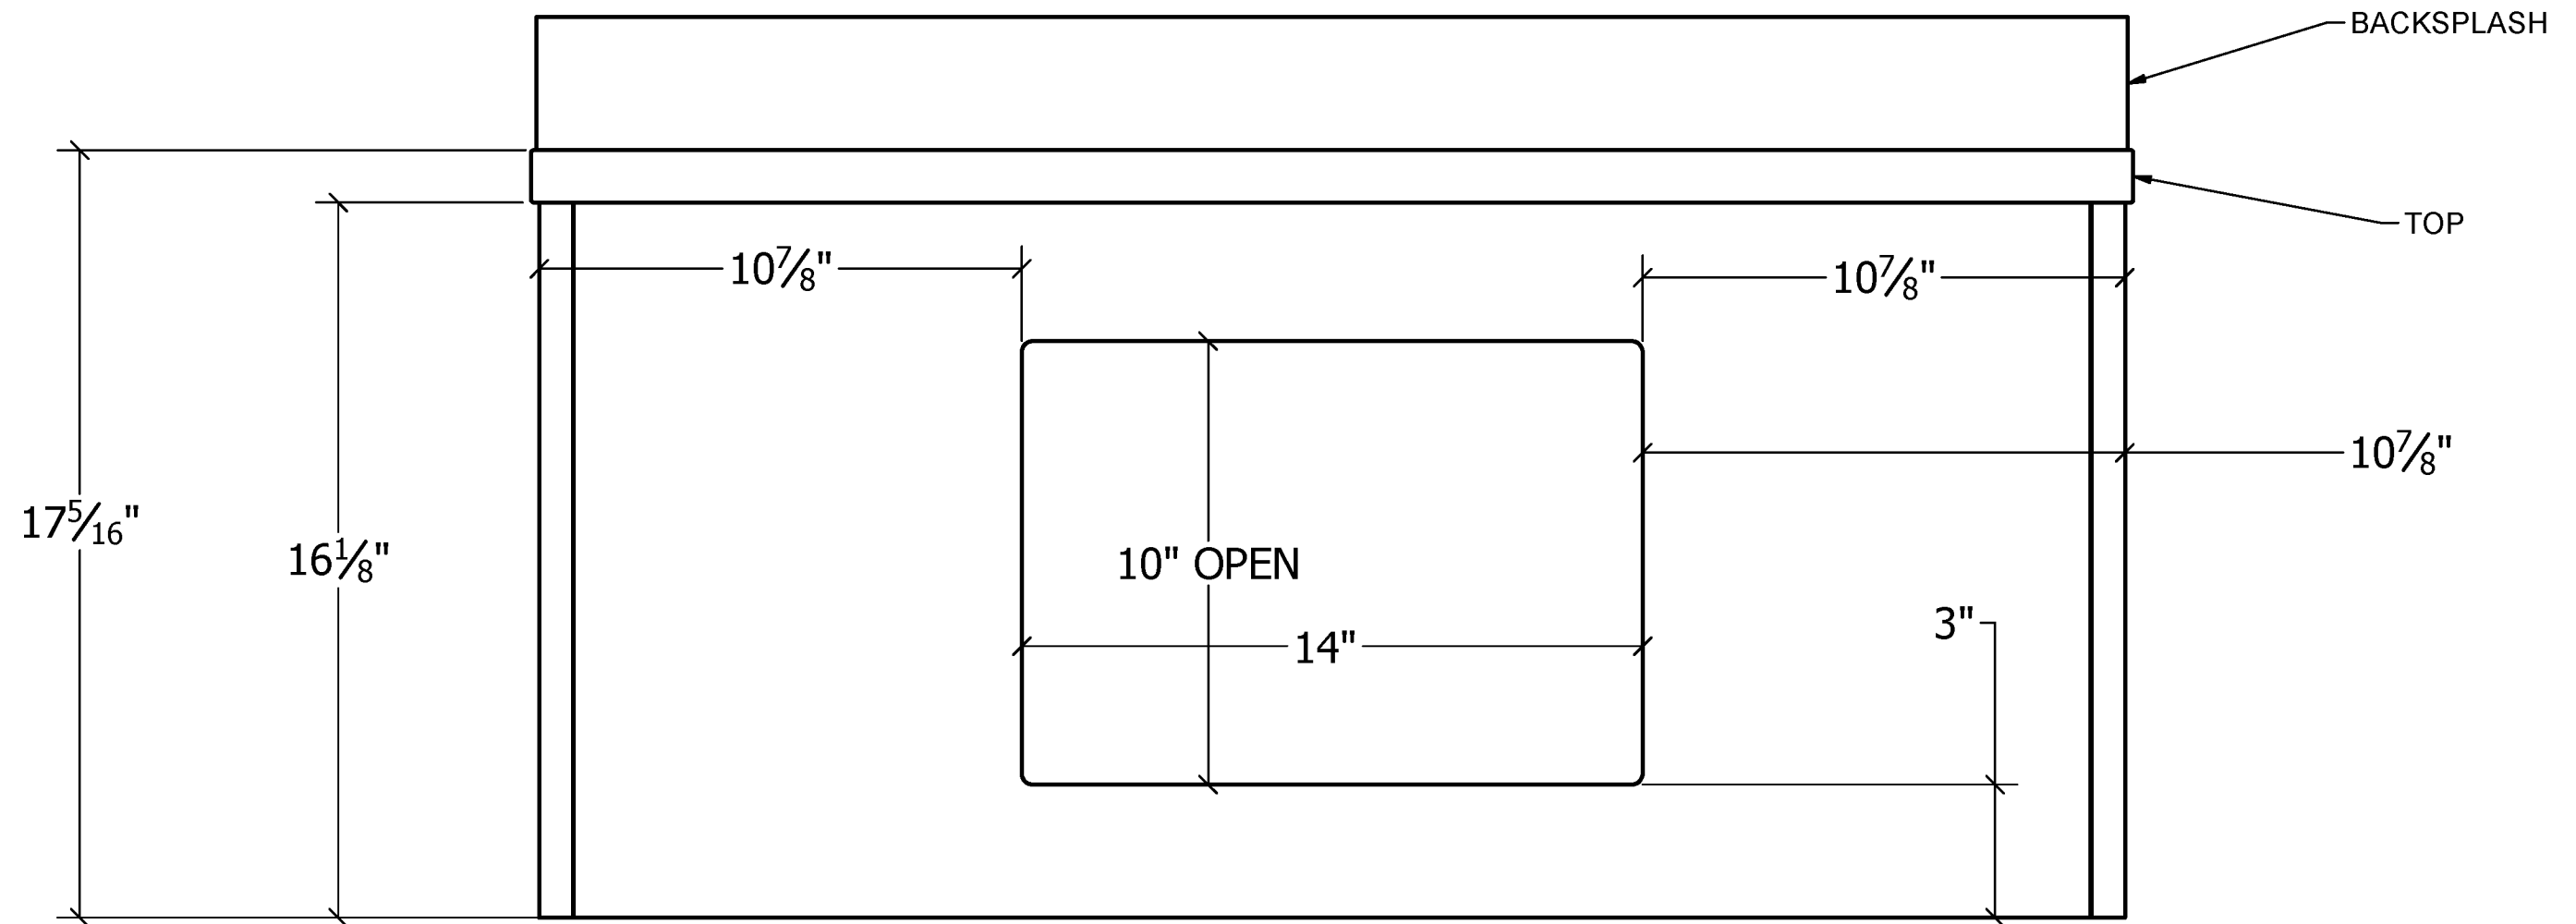

BACK PLUMBING ACCESS CUTOUT

Back is $\frac{3}{4}$ " thick plywood