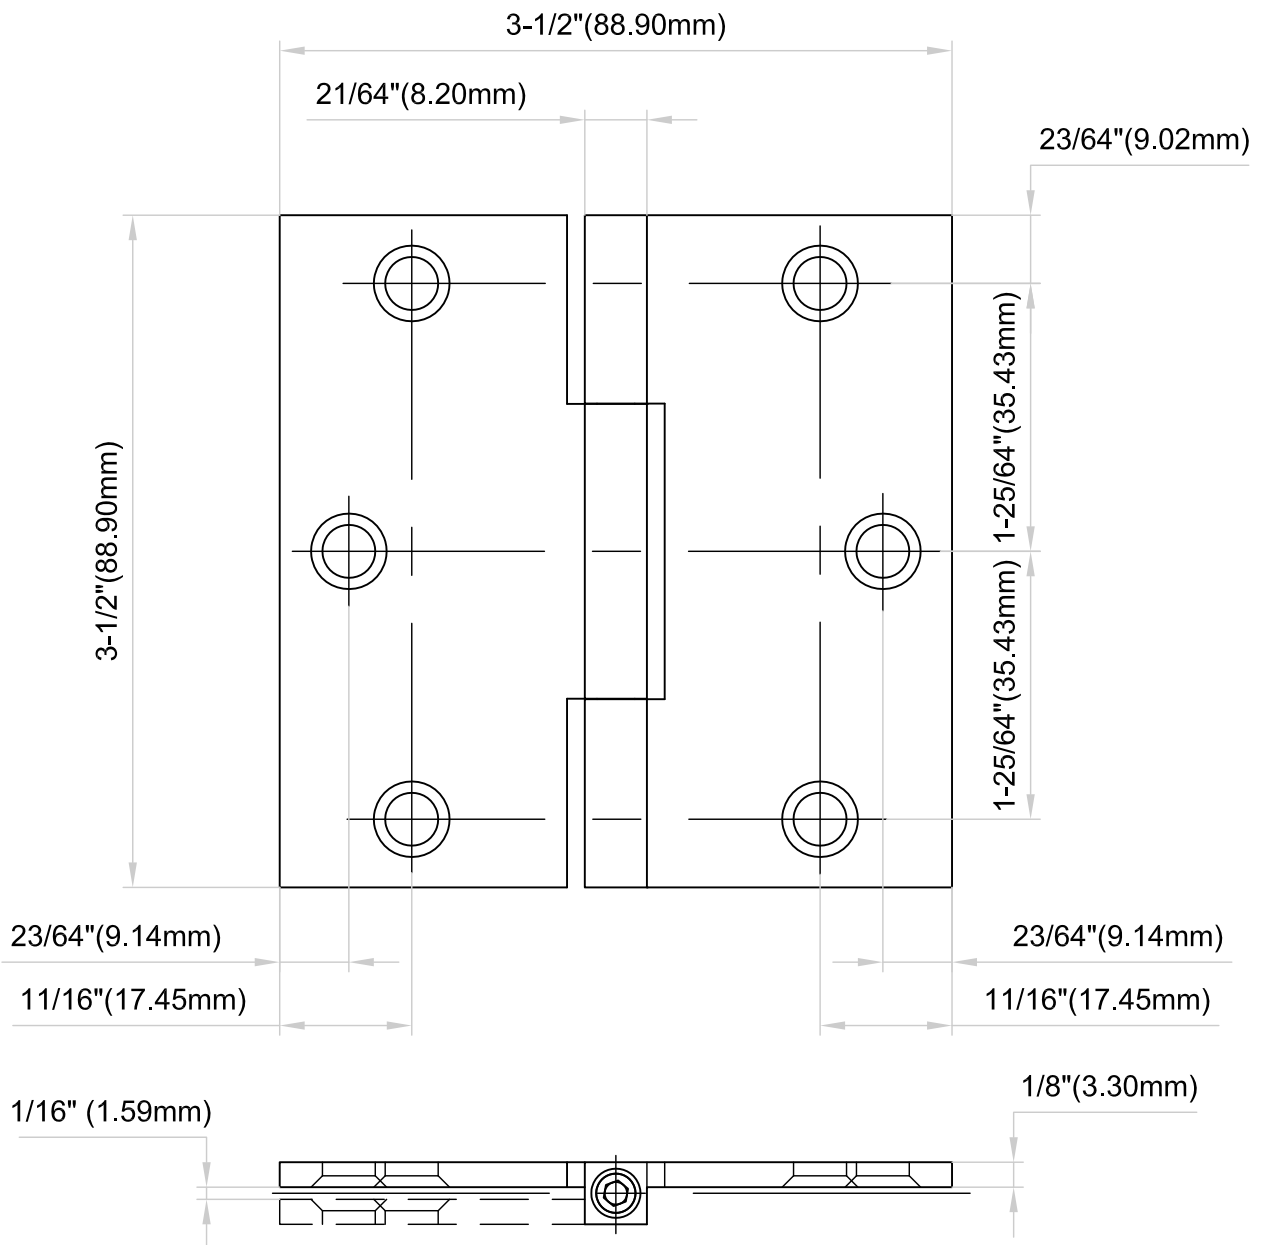

REJUVENATION® Template for HG2173-35

Suit For 3.5"X3.5"X3.3mm Hinges

Size: 3.5"X3.5"X0.13"(88.9mmX88.9mmX3.3mm)

Wood Screw Size: 10#X1"