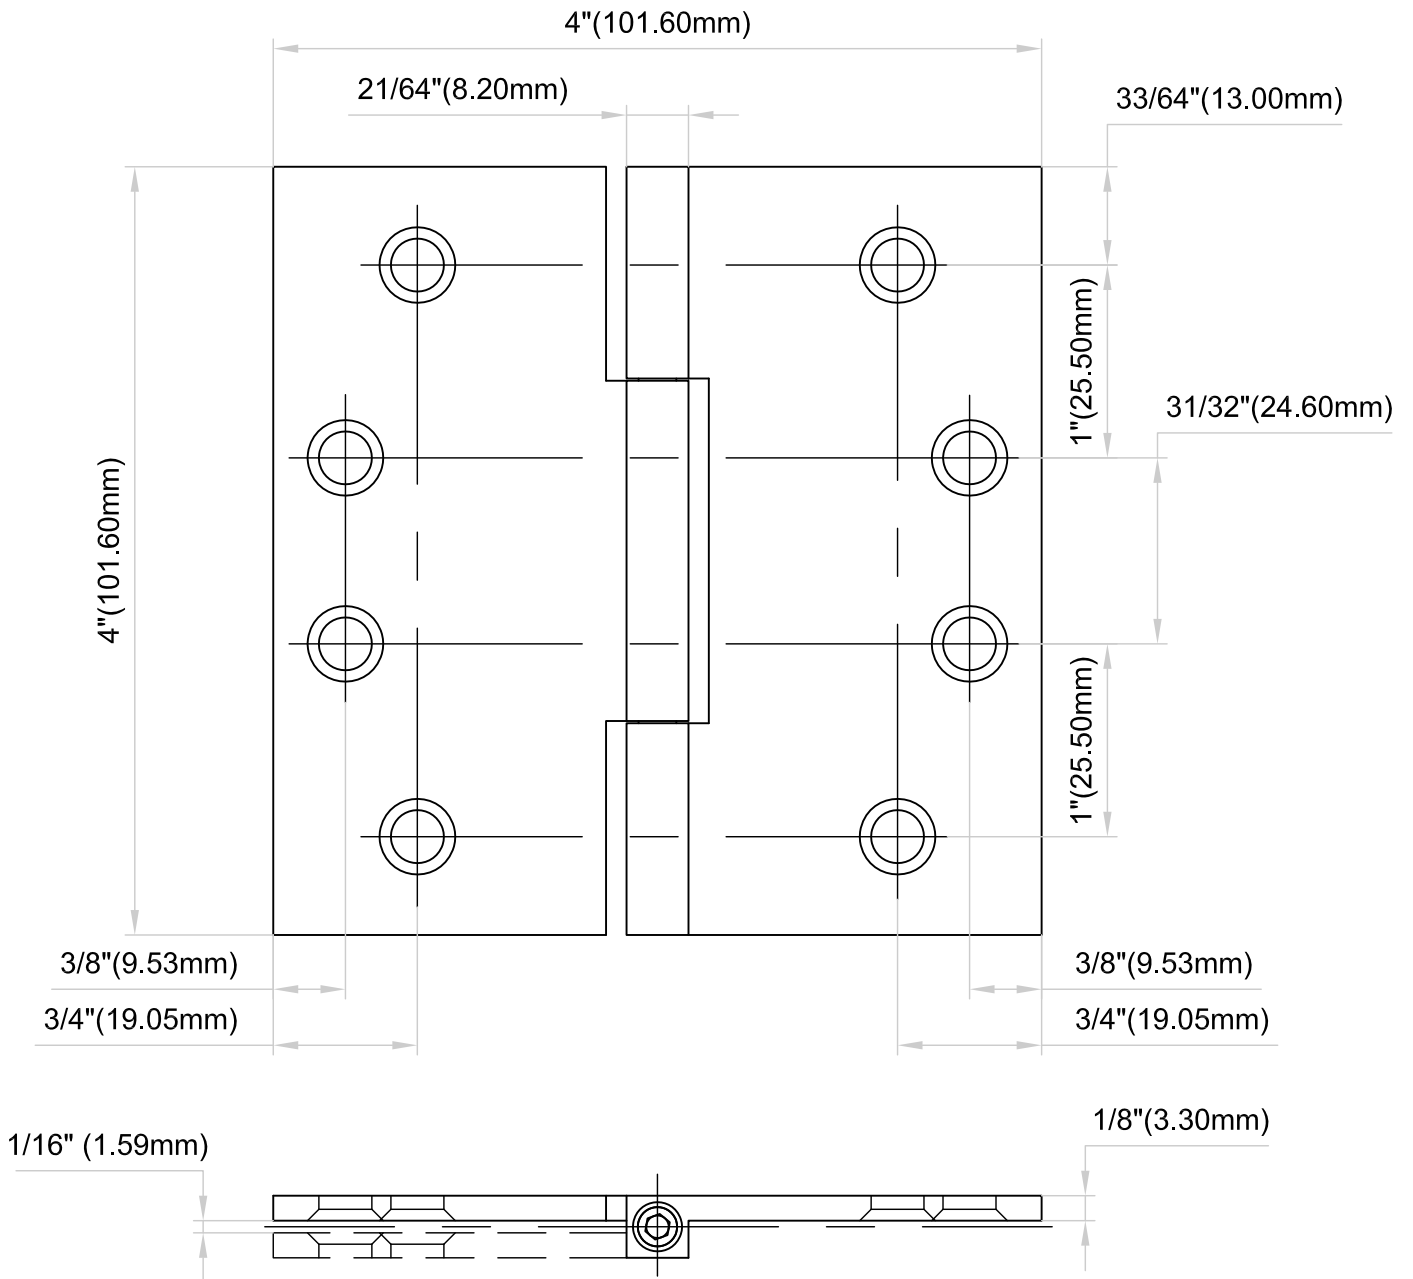

REJUVENATION® Template for HG2173-43

Suit For 4"X4"X3.3mm Hinges

Size: 4"X4"X0.13"(101.6mmX101.6mmX3.3mm)

Wood Screw Size: 10#X1"