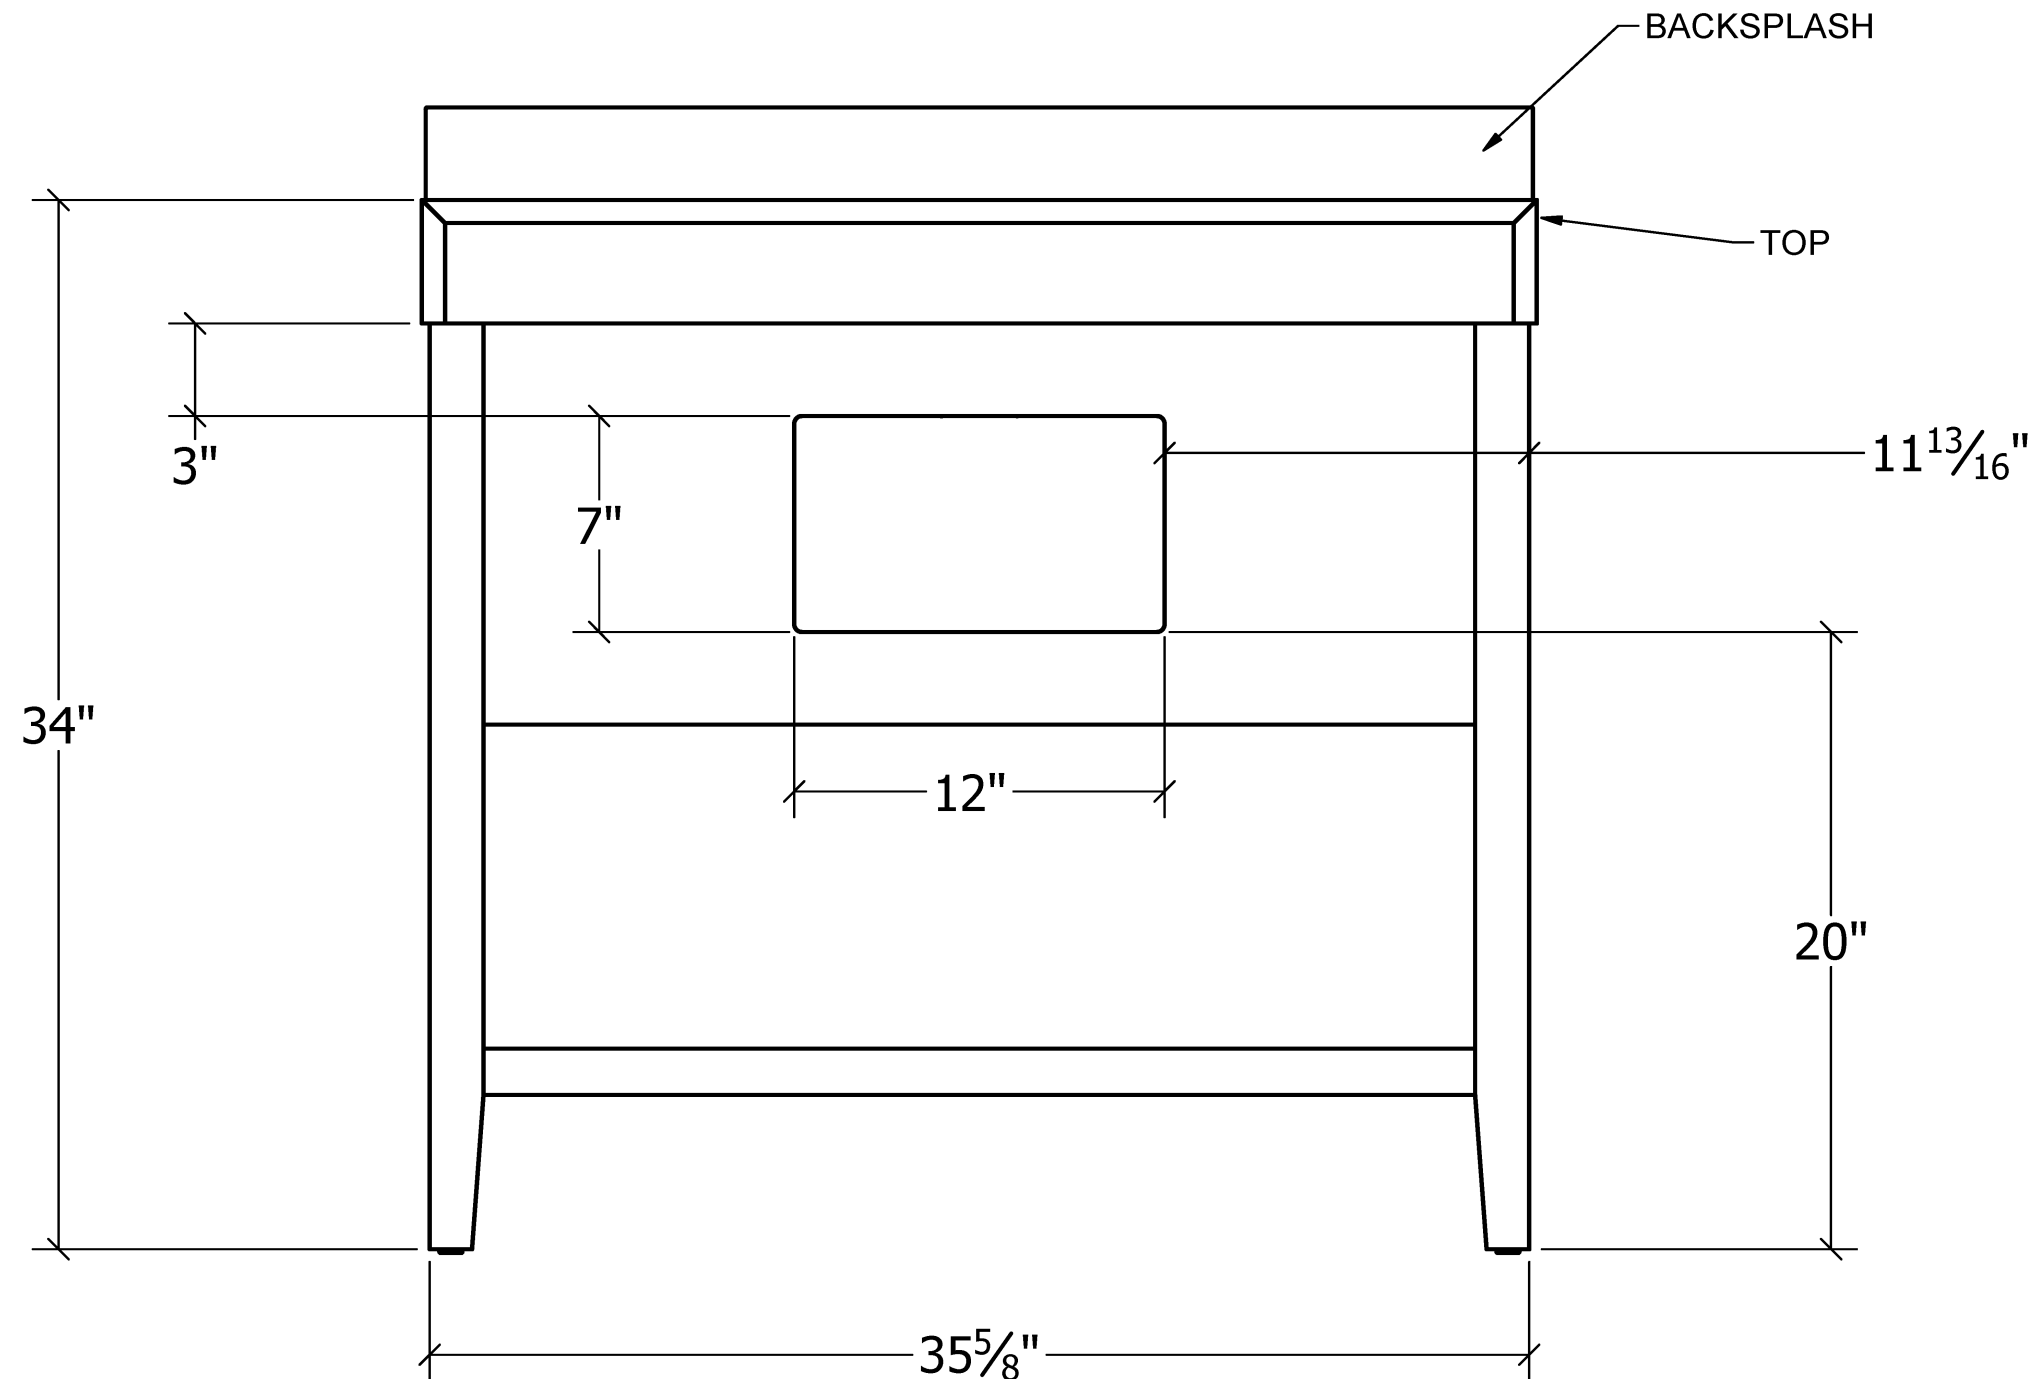

REJUVENATION

RICHMOND 36in Vanity

REJUVENATION

RICHMOND 36in Vanity

BACK PLUMBING ACCESS CUTOUT

Back is $\frac{3}{4}$ " thick plywood

SECTION VIEW LOOKING DOWN

Showing Drawer Dimensions

SECTION VIEW LOOKING FROM SIDE