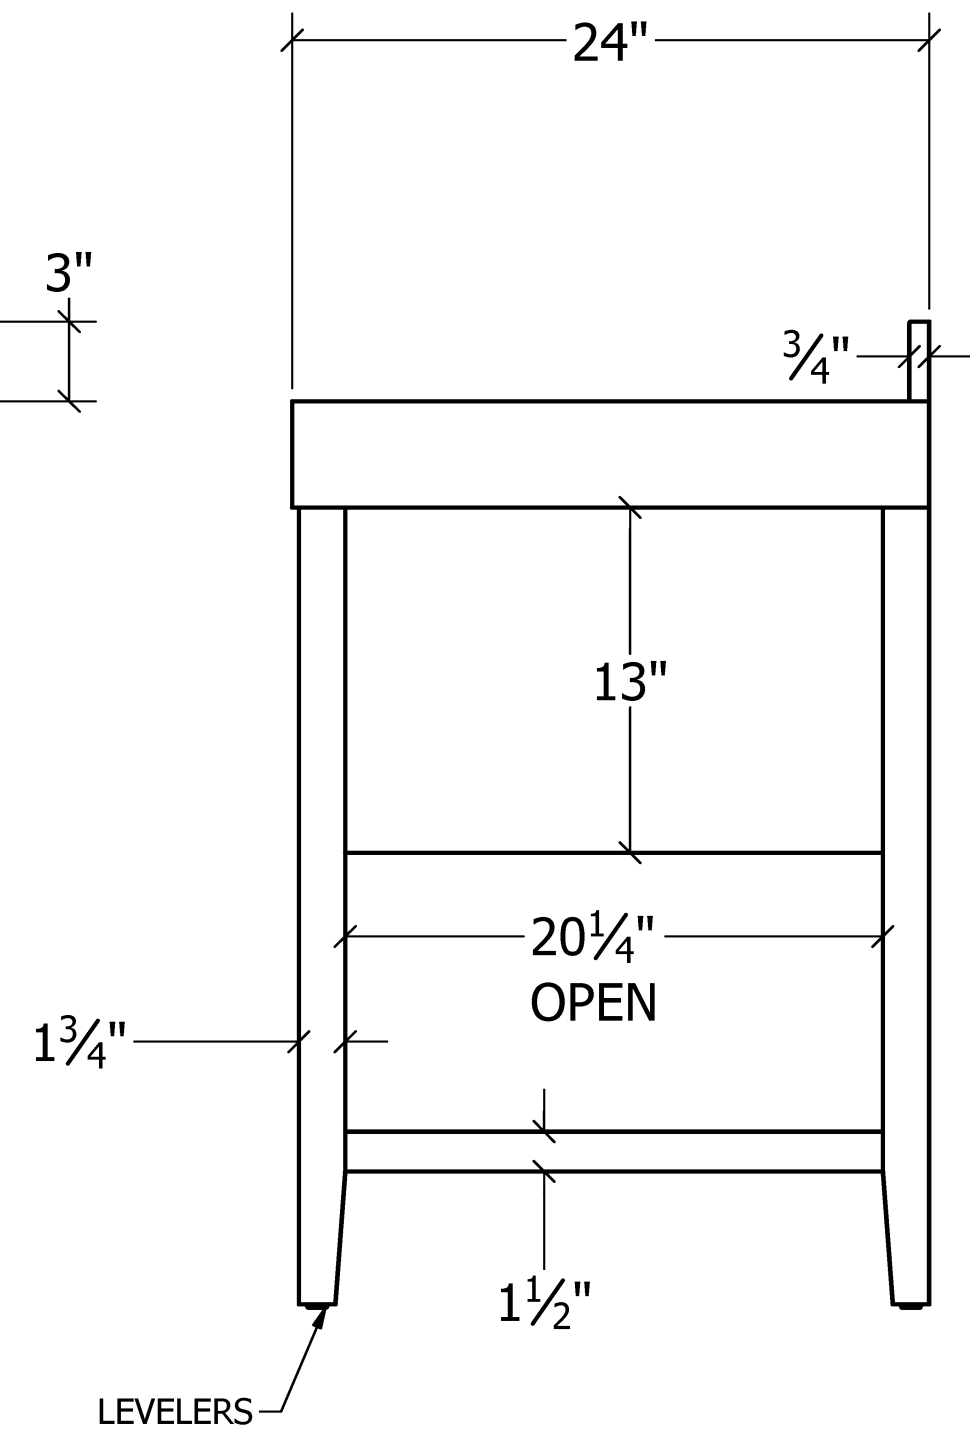

REJUVENATION

RICHMOND 36in Vanity

REJUVENATION

RICHMOND 36in Vanity

BACK PLUMBING ACCESS CUTOUT

Back is $\frac{3}{4}$ " thick plywood

SECTION VIEW LOOKING DOWN

Showing Drawer Dimensions

SECTION VIEW LOOKING FROM SIDE