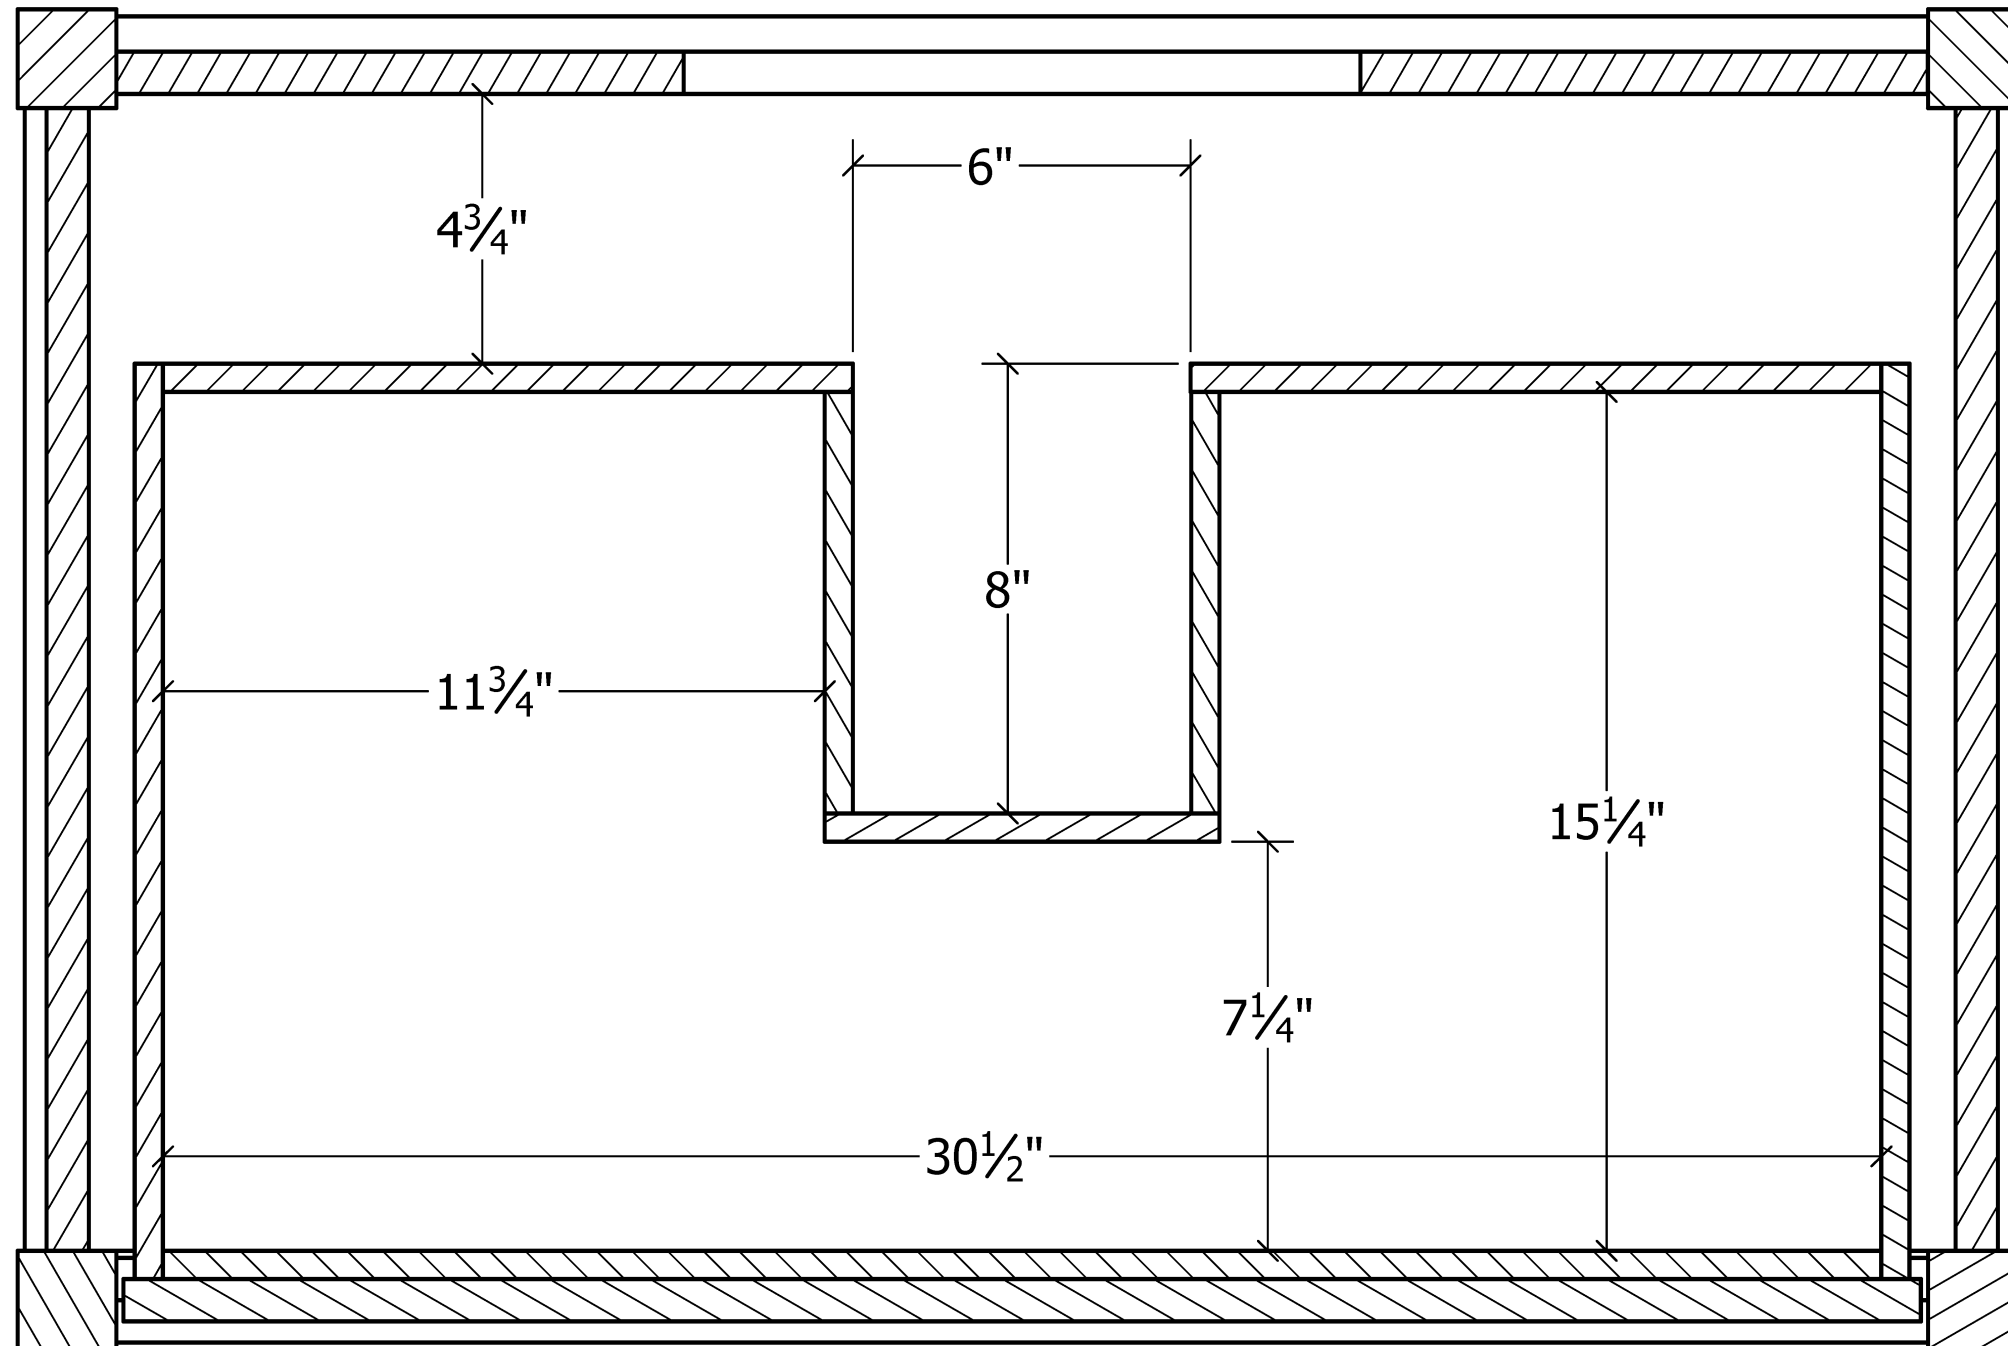

REJUVENATION

RICHMOND 36in Vanity

REJUVENATION

RICHMOND 36in Vanity

BACK PLUMBING ACCESS CUTOUT

Back is $\frac{3}{4}$ " thick plywood

SECTION VIEW LOOKING DOWN

Showing Drawer Dimensions

SECTION VIEW LOOKING FROM SIDE