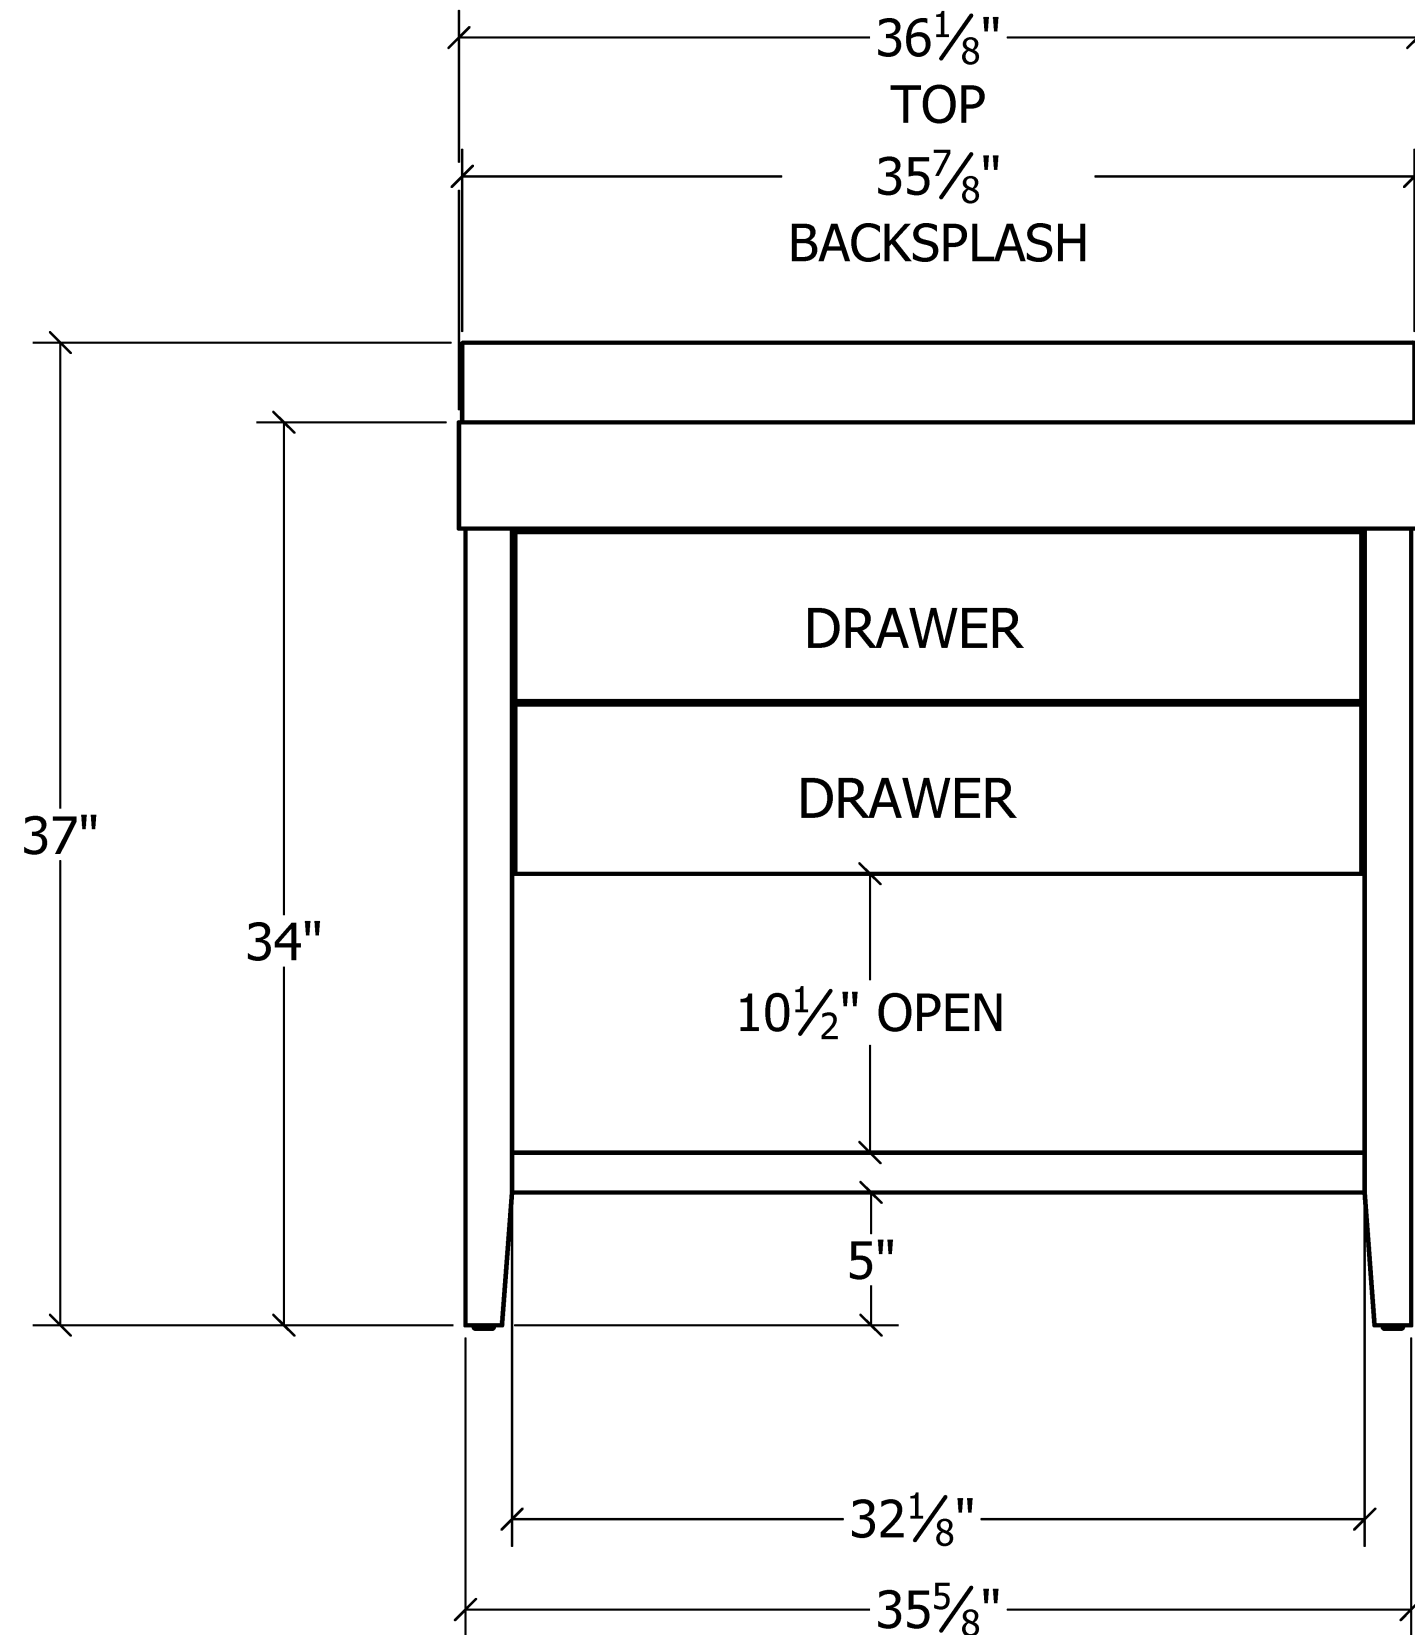

REJUVENATION

RICHMOND 36in Vanity

REJUVENATION

RICHMOND 36in Vanity

BACK PLUMBING ACCESS CUTOUT

Back is $\frac{3}{4}$ " thick plywood

SECTION VIEW LOOKING DOWN

Showing Drawer Dimensions

SECTION VIEW LOOKING FROM SIDE