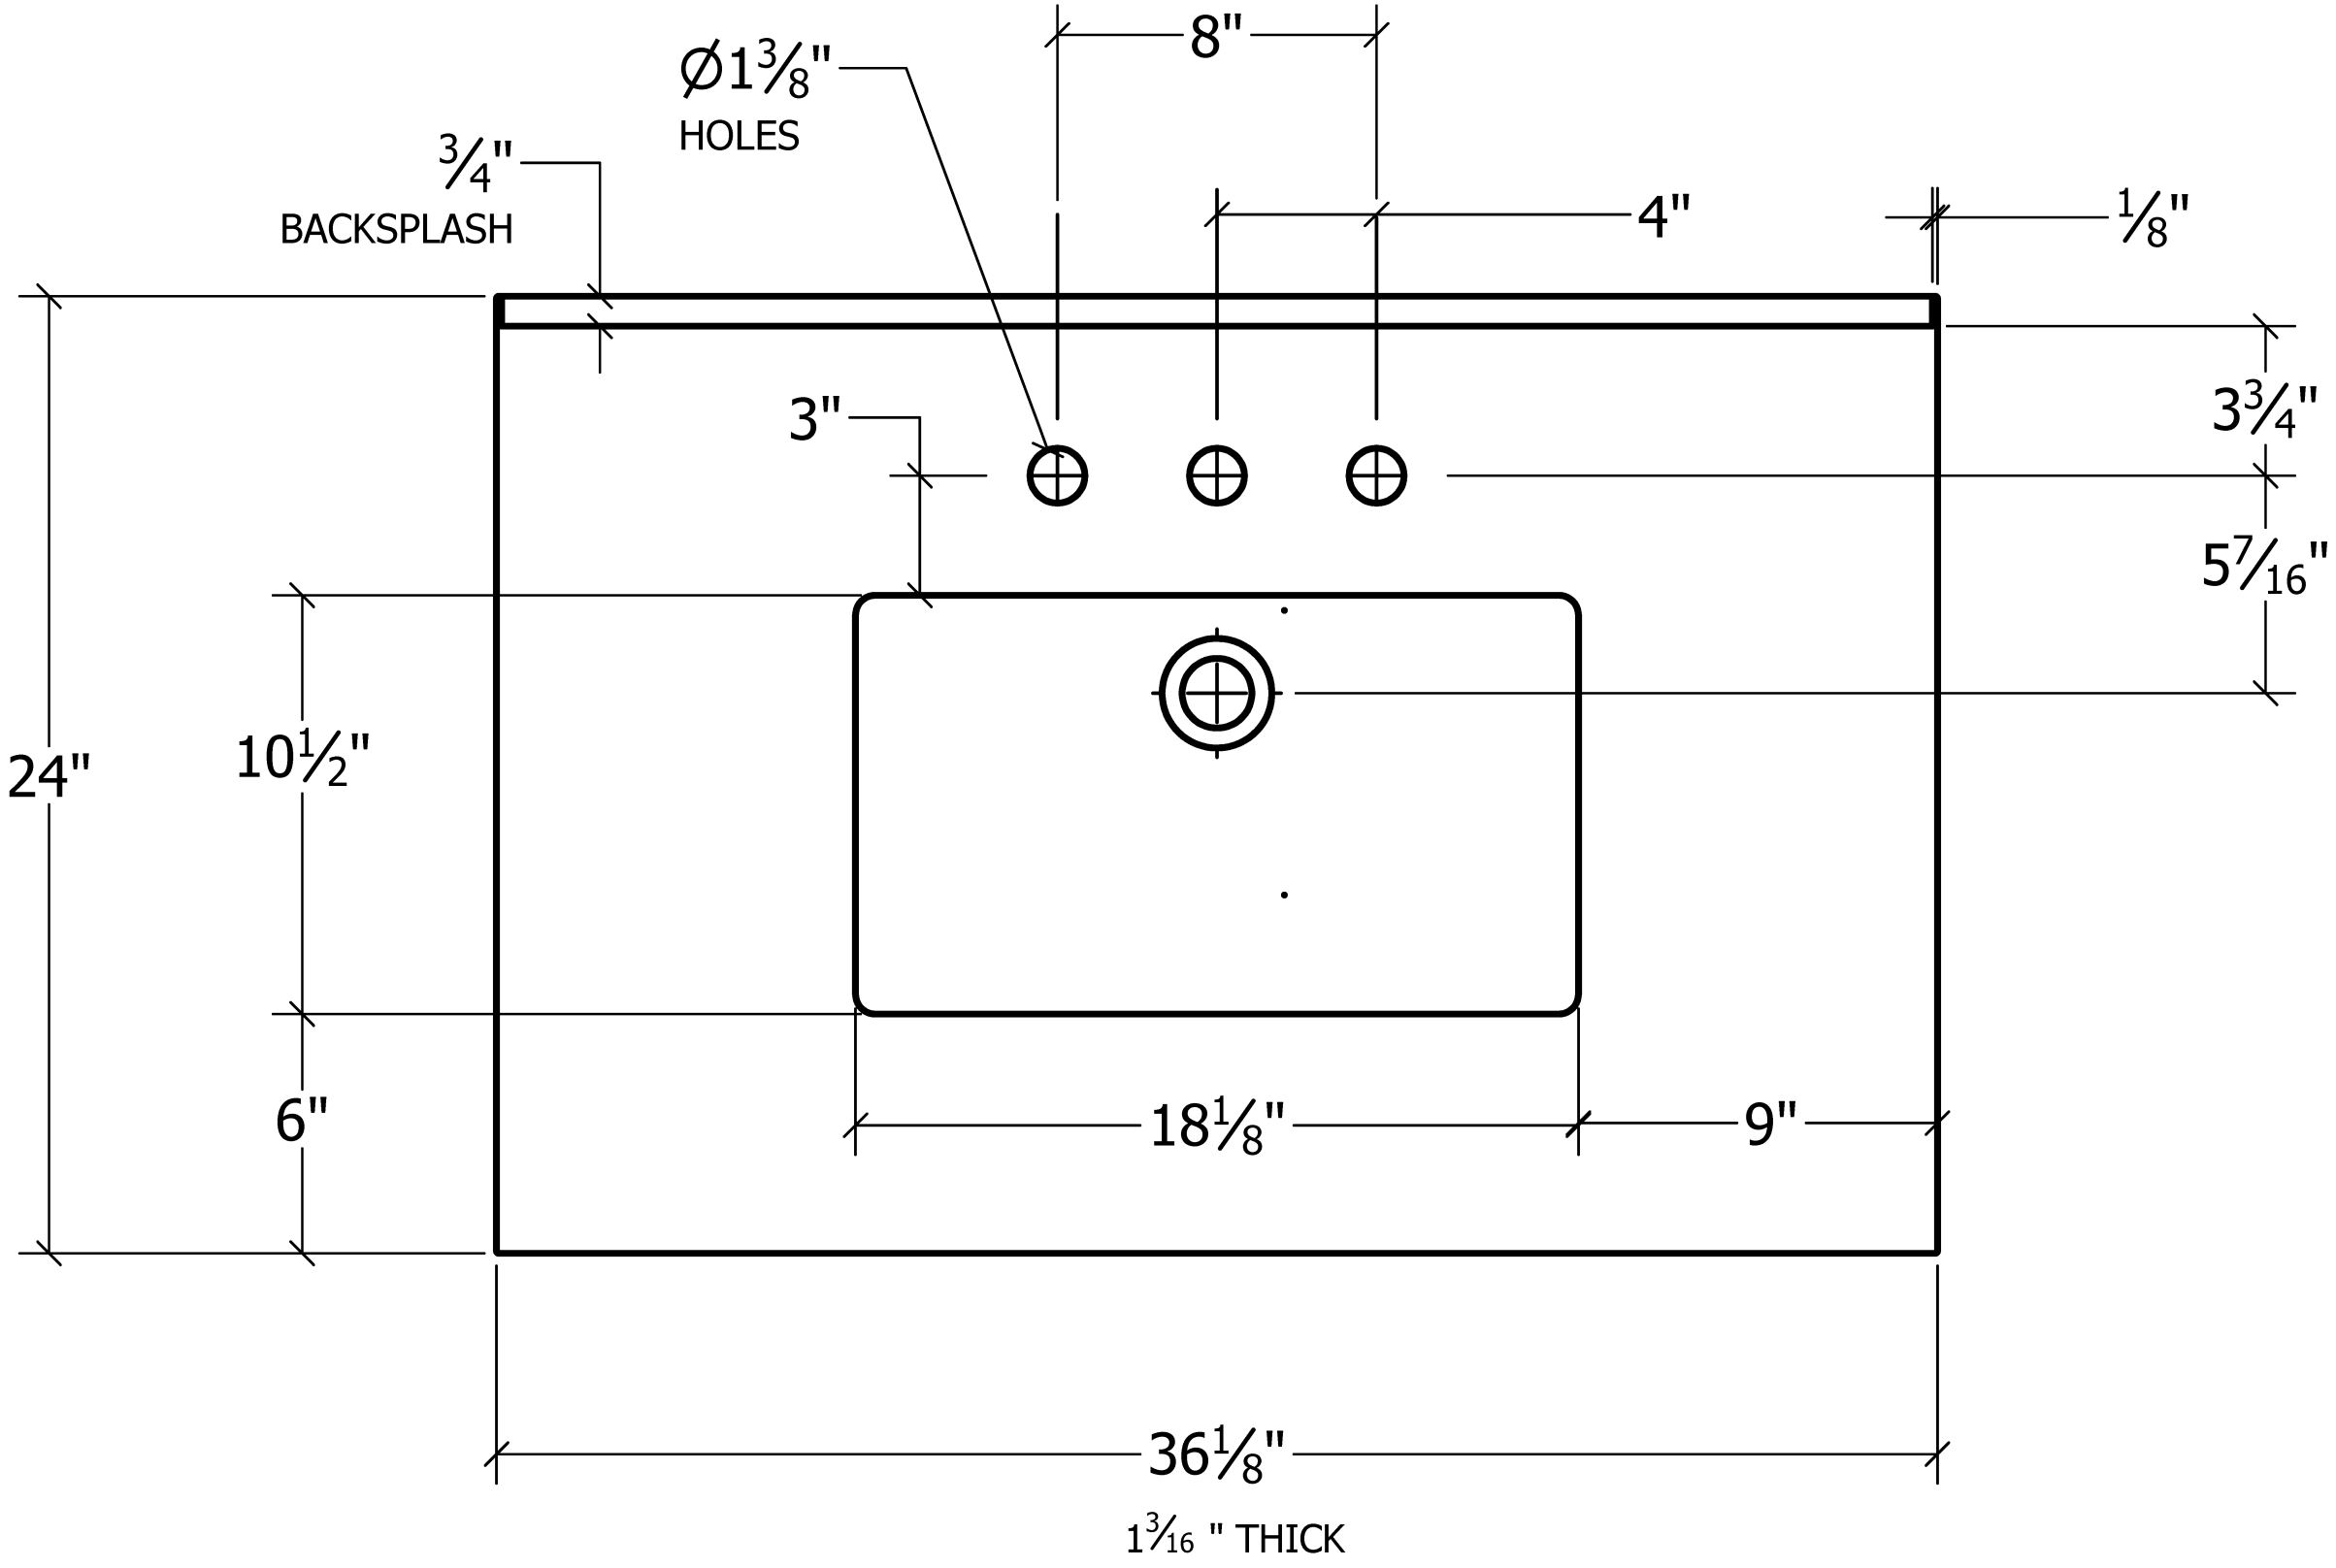

REJUVENATION

RICHMOND 36in Vanity

REJUVENATION

RICHMOND 36in Vanity

BACK PLUMBING ACCESS CUTOUT

Back is $\frac{3}{4}$ " thick plywood

SECTION VIEW LOOKING DOWN

Showing Drawer Dimensions

SECTION VIEW LOOKING FROM SIDE