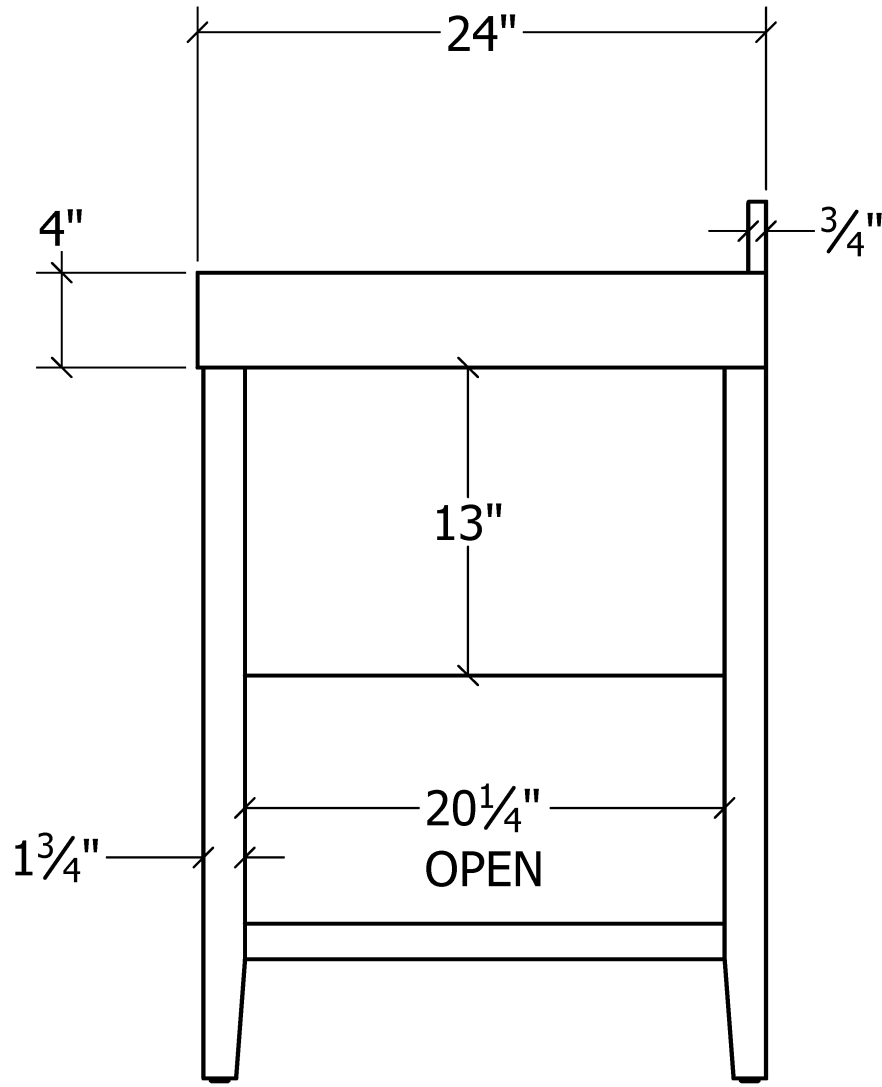

## RICHMOND 60in Vanity

## BACK PLUMBING ACCESS CUTOUTS

Back is  $\frac{3}{4}$ " thick plywood

## SECTION VIEW LOOKING DOWN

Showing drawer dimensions and clearances

## SECTION VIEW LOOKING FROM SIDE