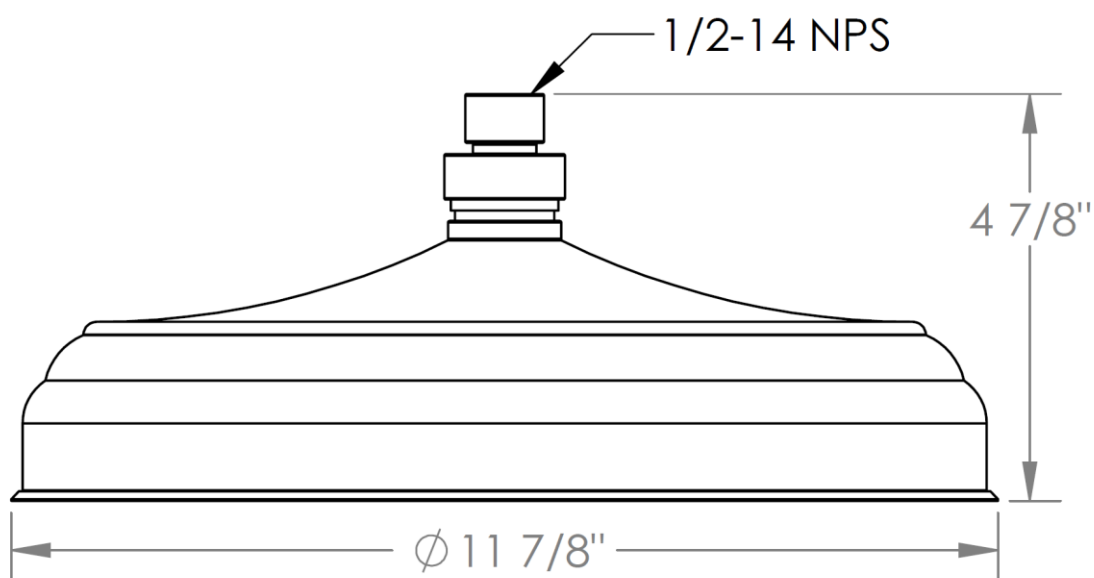

# REJUVENATION

**12in Pan Rain Head**  
1.75 GPM

For technical support, please call 888-401-1900