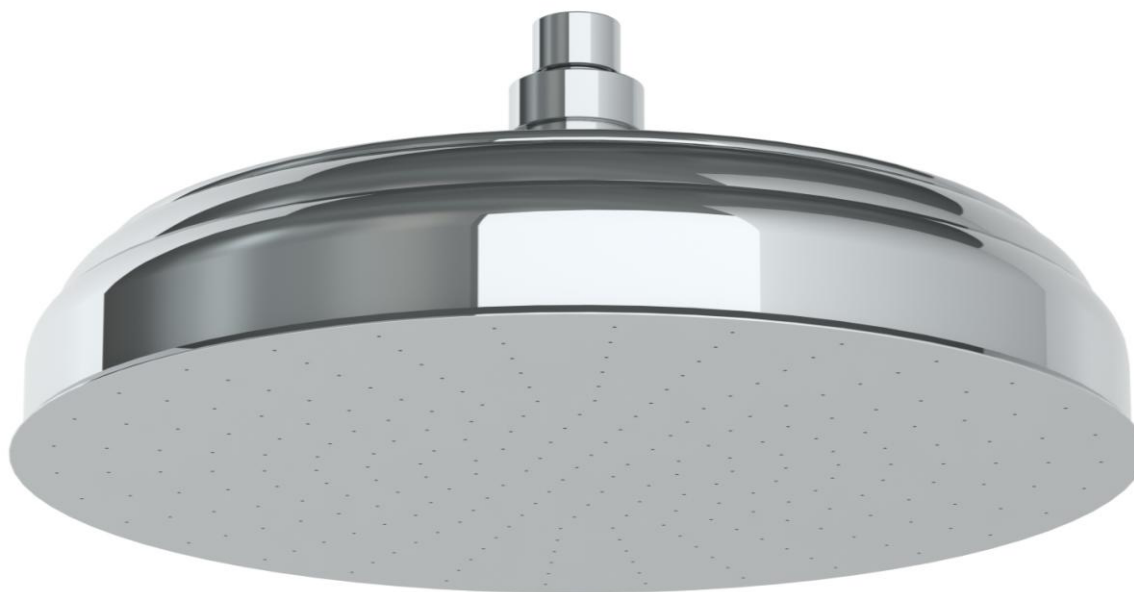

# REJUVENATION

**12in Pan Rain Head**  
1.75 GPM

For technical support, please call 888-401-1900