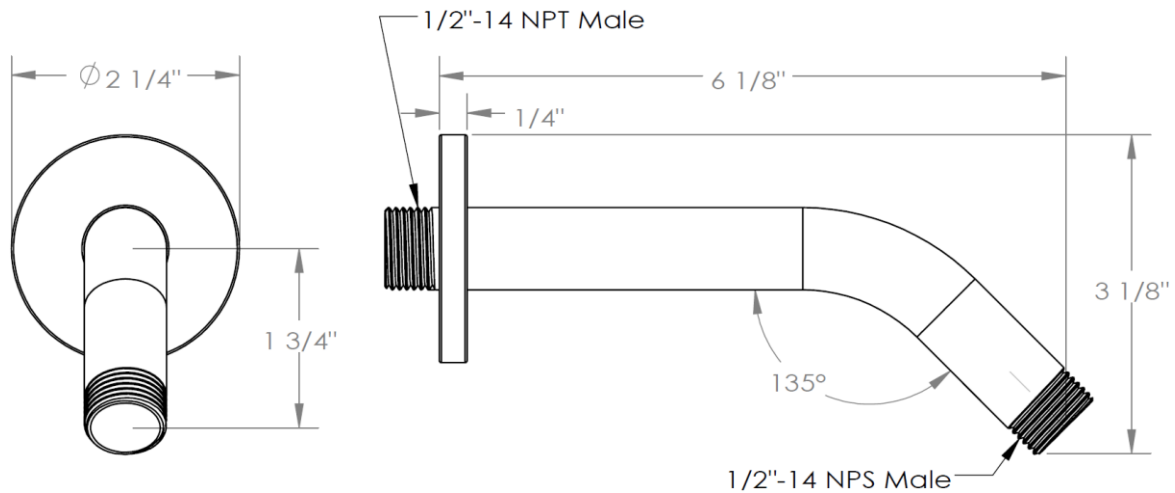

## 6" WALL MOUNT SHOWER ARM

Shower arm/flange

**WATERMARK** DESIGNS