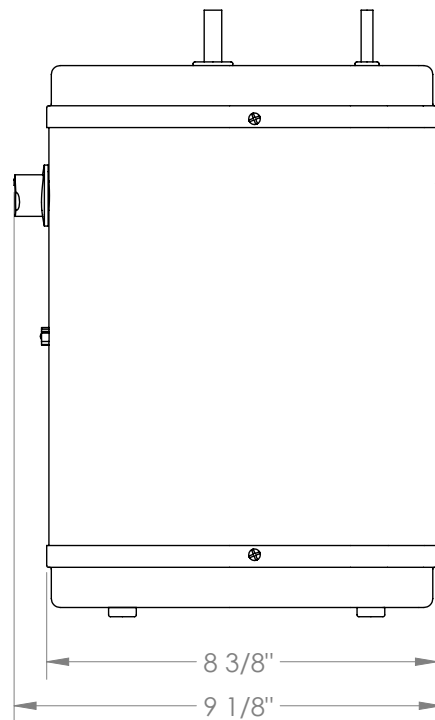

RO Filter Compatible

Electrical Specifications: 120 VAC, 60 Hz, 1300 Watts

10.83 Amps - Connect to 15 or 20 Amp Circuit

Includes Mounting Bracket

Professional Installation Required

Watermark Designs reserves the right to make revisions without notice to produce specifications. All product dimensions are nominal.