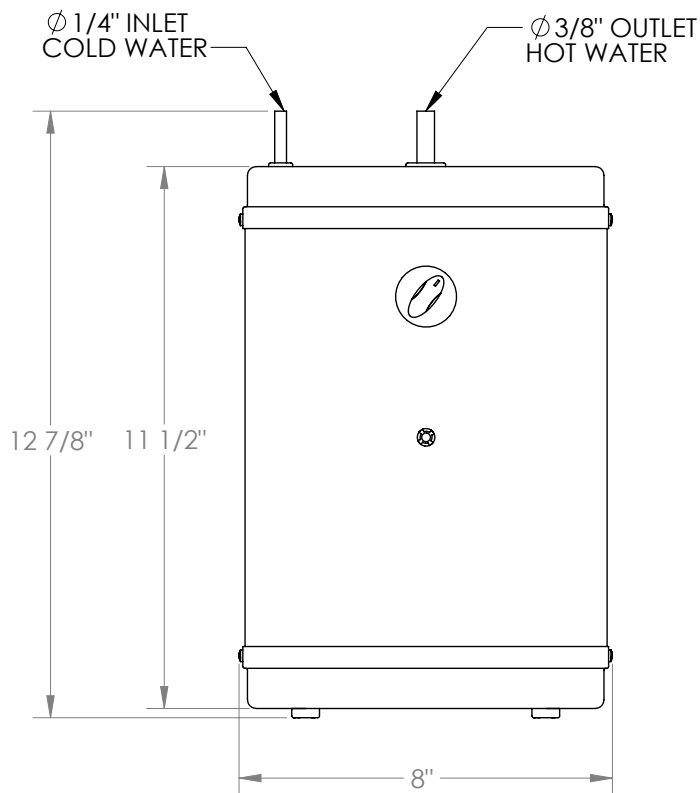

RO Filter Compatible

Electrical Specifications: 120 VAC, 60 Hz, 1300 Watts

10.83 Amps - Connect to 15 or 20 Amp Circuit

Includes Mounting Bracket

Professional Installation Required

Watermark Designs reserves the right to make revisions without notice to produce specifications. All product dimensions are nominal.