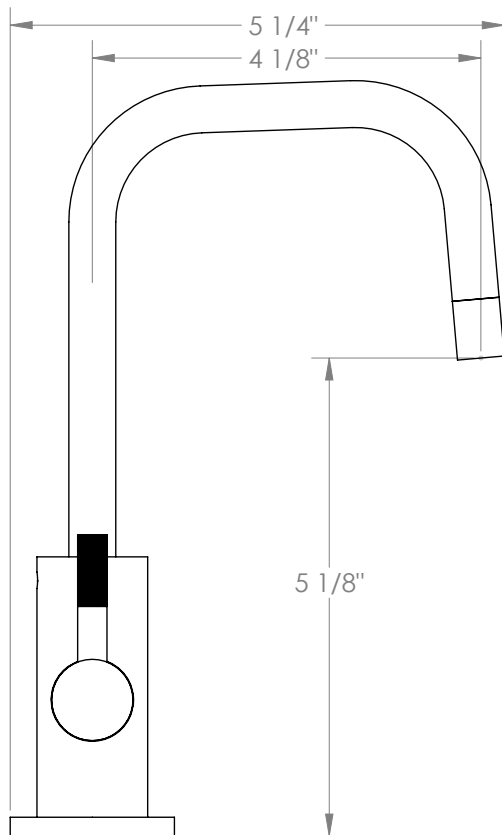

Sutton 111-9.5HC Deck Mounted Hot & Filtered Water Square Top Dispenser

Includes Instant Hot Heating Tank (K-IHHT) and Water Filtration System (K-FS)

Fits Deck Up To 2-1/4" Thick

Recommended Mounting Hole: 1-1/8" (No Larger than 1-3/8")

1/4 Turn Ceramic Cartridge

Handle Is NOT Spring Loaded

Includes: Connection Hardware, Metal Supply Line Hoses, and 2' of Silicone Tubing to Connect to Hot Water Tank

All Lead-Free Brass Construction

Spout Can Swivel 360°

Professional Installation Required

Available in the following finishes:

- Polished Chrome
- Polished Nickel
- Brushed Nickel
- Oil Rubbed Bronze
- Aged Brass

Watermark Designs reserves the right to make revisions without notice to produce specifications. All product dimensions are nominal.