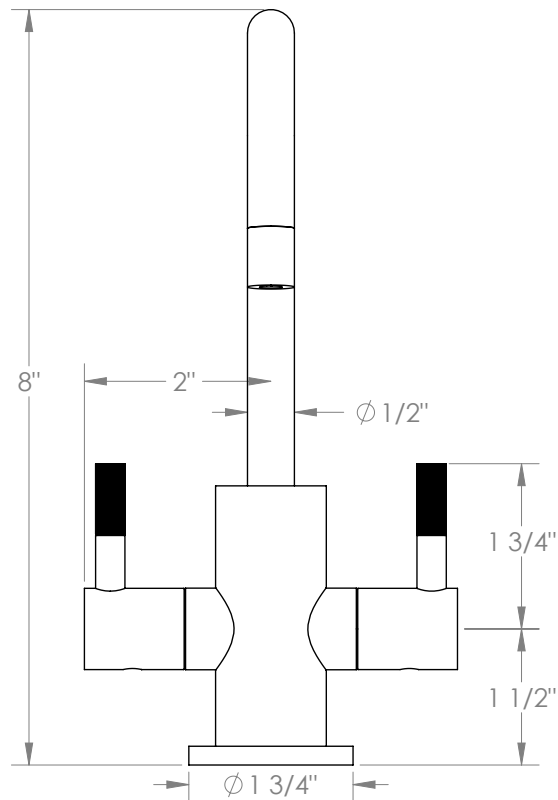

Sutton 111-9.5HC Deck Mounted Hot & Filtered Water Square Top Dispenser

Includes Instant Hot Heating Tank (K-IHHT) and Water Filtration System (K-FS)

Fits Deck Up To 2-1/4" Thick

Recommended Mounting Hole: 1-1/8" (No Larger than 1-3/8")

1/4 Turn Ceramic Cartridge

Handle Is NOT Spring Loaded

Includes: Connection Hardware, Metal Supply Line Hoses, and 2' of Silicone Tubing to Connect to Hot Water Tank

All Lead-Free Brass Construction

Spout Can Swivel 360°

Professional Installation Required

Available in the following finishes:

- Polished Chrome
- Polished Nickel
- Brushed Nickel
- Oil Rubbed Bronze
- Aged Brass

Watermark Designs reserves the right to make revisions without notice to produce specifications. All product dimensions are nominal.