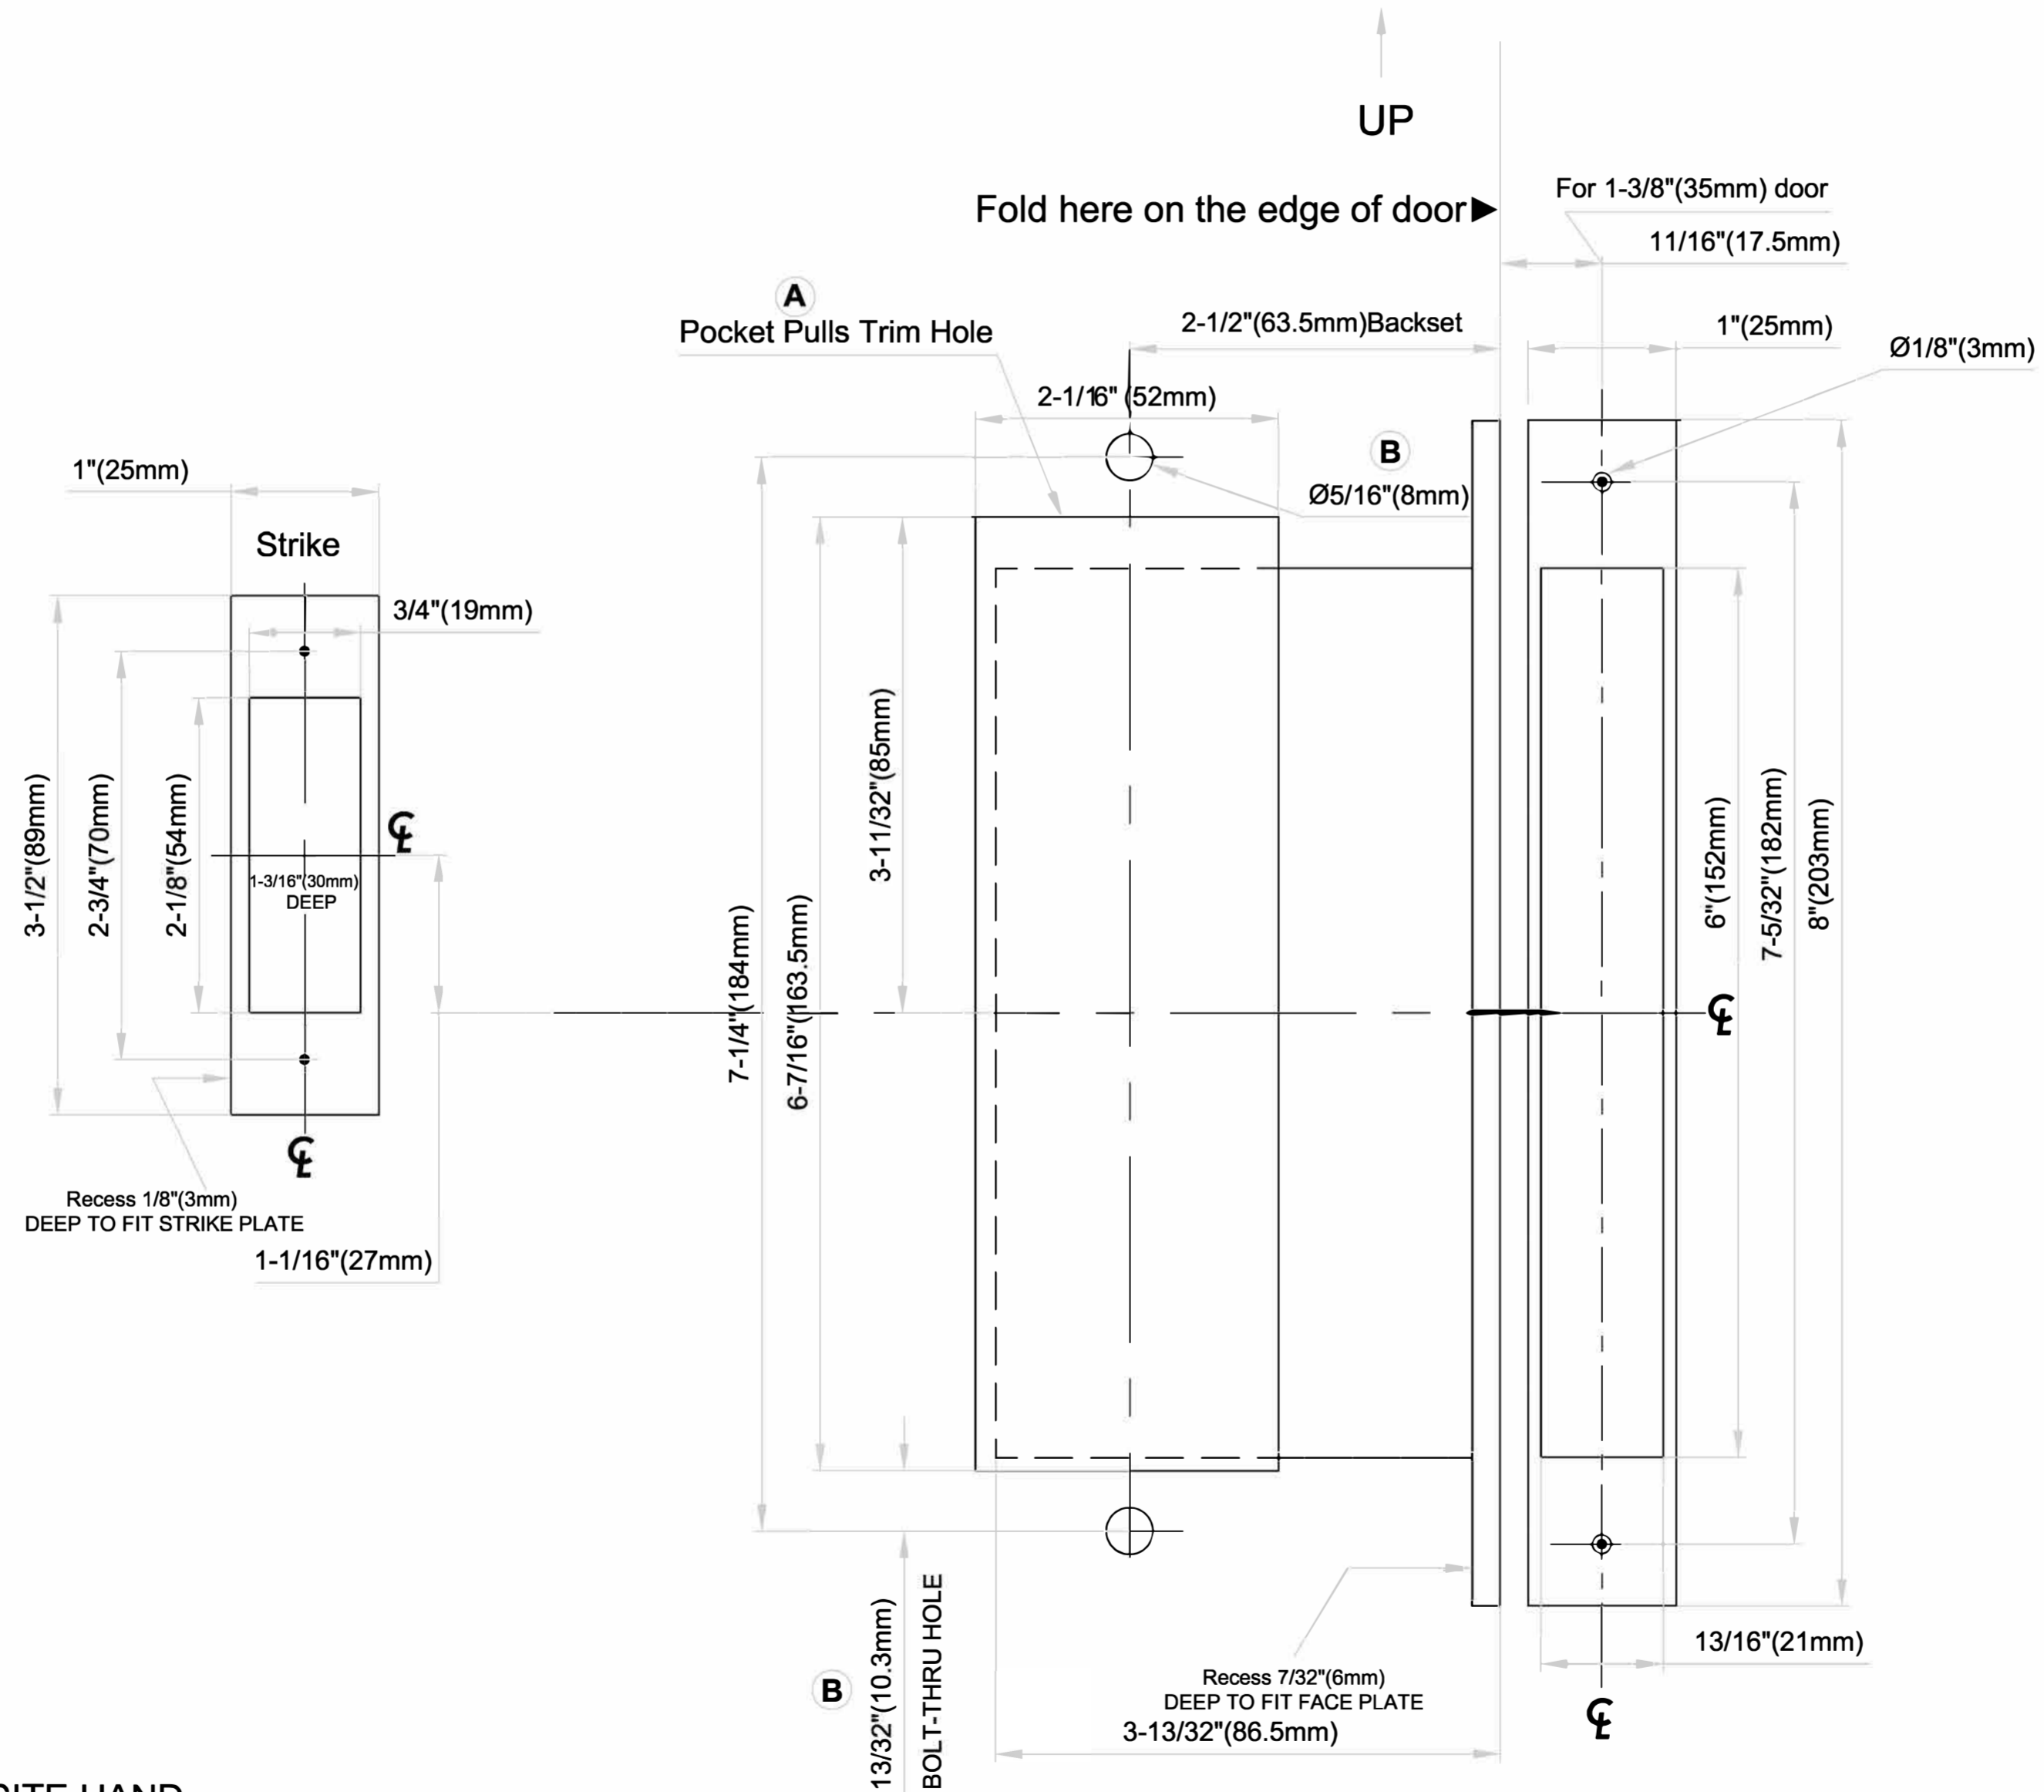

REJUVENATION

Installation Instructions for FREDRICK POCKET DOOR 5ET

Case Size: 3-13/32" x 6" x 11/16" (86.5mm x 152mm x 17mm)

Backset: 2-1/2" (63.5mm)

Lock Front: 1" x 8" x 15/64" (25.4mm x 203mm x 6mm)

Cylinder to Thumb Turn: 1-3/16" (30mm)

FOR OPPOSITE HAND
PLEASE SEE REVERSE SIDE

Match With Vertical Line Drawn On Door

Dimensions do not provide allowances for door silencers,
weather stripping, sound proofing or other additions to door or door frames.

REJUVENATION

Installation Instructions for FREDRICK POCKET DOOR SET

Case Size: 3-13/32" x 6" x 11/16" (86.5mm x 152mm x 17mm)

Backset: 2-1/2" (63.5mm)

Lock Front: 1" x 8" x 15/64" (25.4mm x 203mm x 6mm)

Cylinder to Thumb Turn: 1-3/16" (30mm)