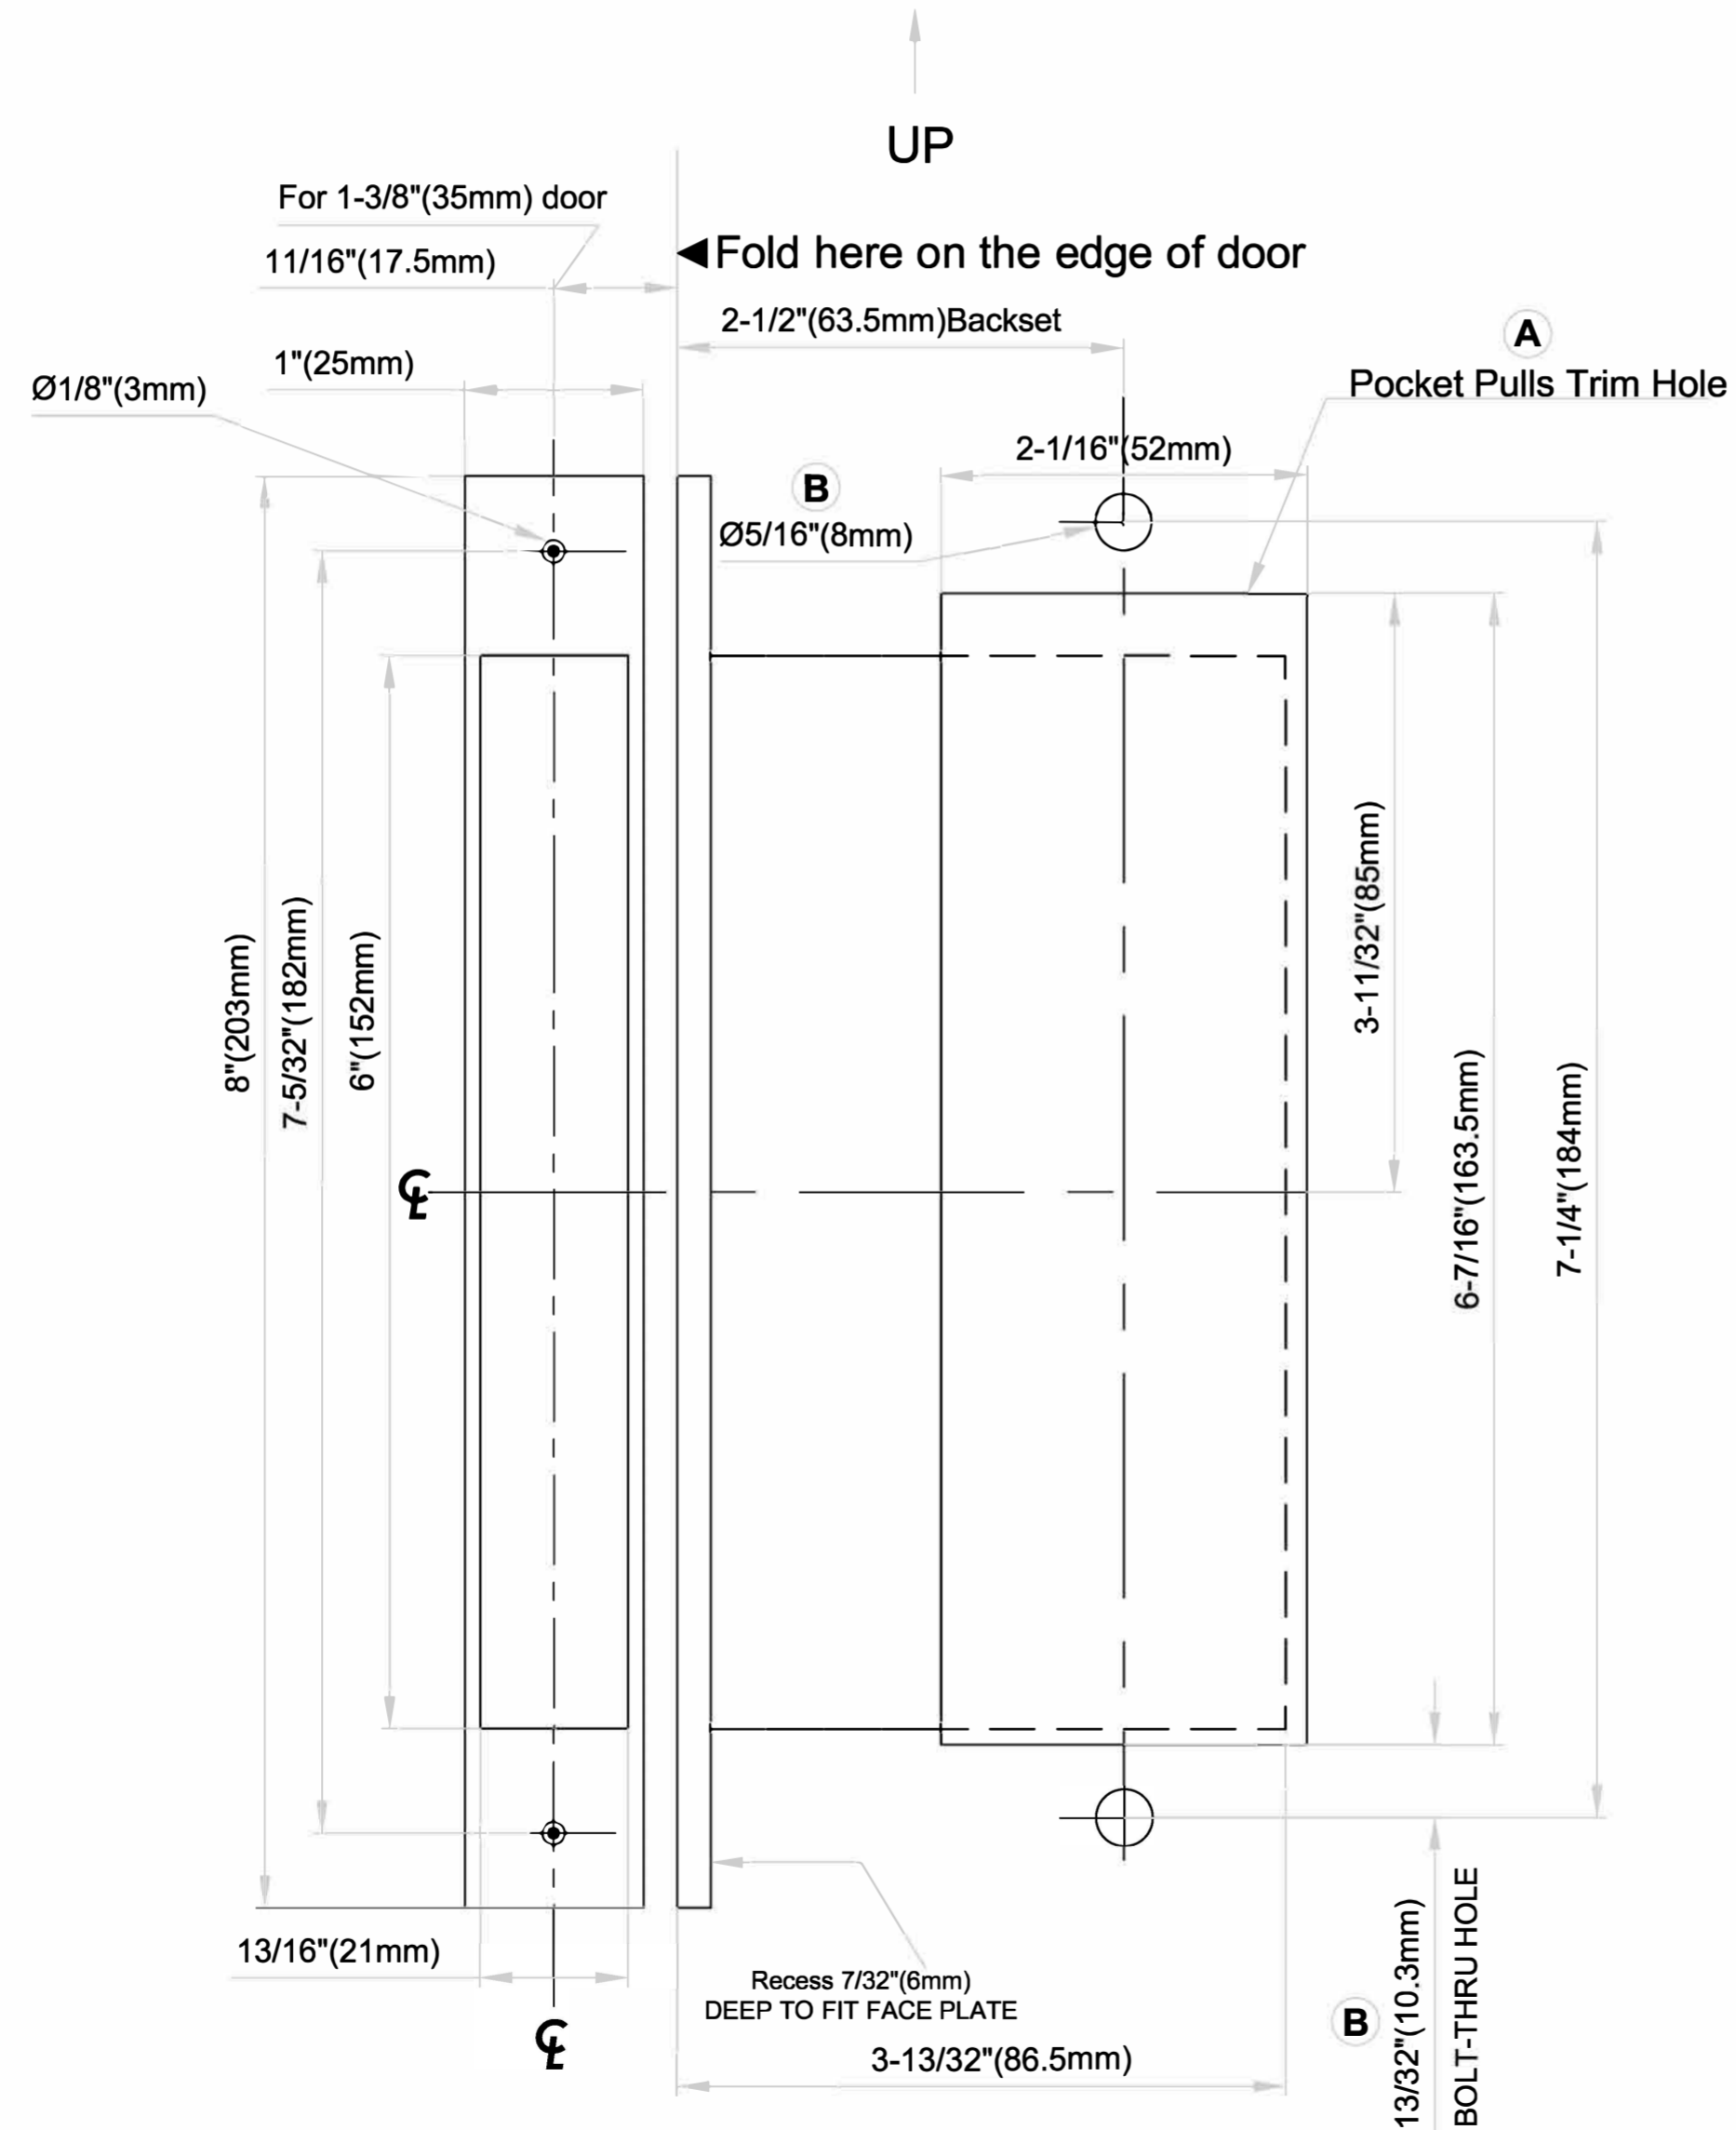

REJUVENATION

Installation Instructions for FREDRICK POCKET DOOR 5ET

Case Size: 3-13/32" x 6" x 11/16" (86.5mm x 152mm x 17mm)

Backset: 2-1/2" (63.5mm)

Lock Front: 1" x 8" x 15/64" (25.4mm x 203mm x 6mm)

Cylinder to Thumb Turn: 1-3/16" (30mm)

FOR OPPOSITE HAND
PLEASE SEE REVERSE SIDE

Match With Vertical Line Drawn On Door

Dimensions do not provide allowances for door silencers,
weather stripping, sound proofing or other additions to door or door frames.

REJUVENATION

Installation Instructions for FREDRICK POCKET DOOR SET

Case Size: 3-13/32" x 6" x 11/16" (86.5mm x 152mm x 17mm)

Backset: 2-1/2" (63.5mm)

Lock Front: 1" x 8" x 15/64" (25.4mm x 203mm x 6mm)

Cylinder to Thumb Turn: 1-3/16" (30mm)

FOR OPPOSITE HAND
PLEASE SEE REVERSE SIDE

Dimensions do not provide allowances for door silencers,
weather stripping, sound proofing or other additions to door or door frames.